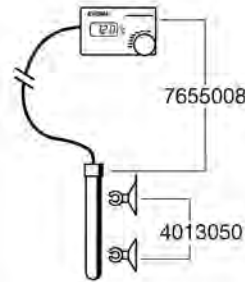

EHEIM
professionel

Spare parts. Subject to change without prior notice.

2326 / 2328

not longer available

Order no.	Spare part	2226 / 2228
2616260	Set of filter pads	
2616265	Set of fine filter pads (3 pieces)	
4004710	Outlet pipe	
4004943	Hose, pressure side ø 12/16 mm (3 m)	
4005943	Hose, suction side ø 16/22 mm (3 m)	
4014100	Suction cup with clip (2 pieces)	
4015150	Suction cup with clip (2 pieces)	
7255058	Sealing ring	
7271958	Rubber feet set (5 pieces)	
7275808	Intake pipe	
7286500	Outlet jet pipe	
7342200	Input connector	
7342358	Locking device for pump cover	
7342500	Side protection (2226/2326)	
7343100	Locking clamp for adapter	
7343150	Sealing gasket	
7343390	Rubber seals (3 pieces)	
7343400	Cleaning plug for pump head	
7344050	Lattice screen	
7344100	Screws (4 pieces)	
7344350	Side protection (2228/2328)	
7444100	Hose clamp	
7444200	Set of sealing rings for adapter	
7444300	Pump cover	
7444400	Shaft with bushings	