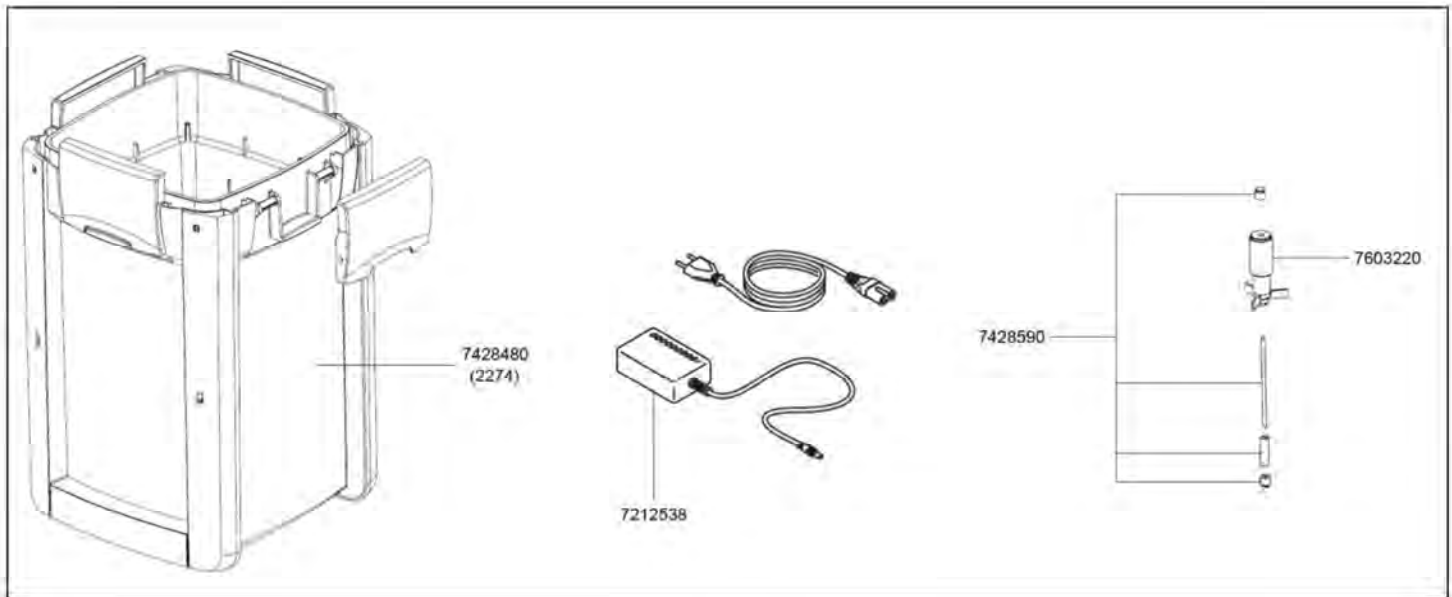

2274 External filter professional 4^e + 350

EHEIM
professionel4^e+

Spare parts. Subject to change without prior notice.

Order no.	Spare part	2271 / 73 / 74 / 75, 2371 / 73

2617710	Set prefilter pad blue (1 x) and fine filter pad white (4 x)	

4005750	Outlet pipe	

4005843	Hose, pressure and suction side ø 16/22 mm (3 m)	

4015150	Suction cup with clip (2 pieces)	

7211548	Filter media container	

7211568	Locking device	

7212258	Hose clamp	

7312698	Rubber feet (4 pieces)	

7334528	Outlet jet pipe	

7334538	Intake pipe	

7372628	Lattice screen	

7428460	Xtender knob with rotary control (incl. 2x O-ring)	

7428580	Prefilter valve	

7428608	EZ clips complete	

7428680	Set sealing ring for safety adapter	

7428718	Safety adapter with locking lever	

7428728	Floater complete	

7428470	Filter canister with side protection for 2271	

7428480	Filter canister with side protection for 2273	

7428490	Filter canister with side protection for 2275	

Order no.	Spare part	2271 / 73 / 74 / 75, 2371 / 73

7428970	Prefilter	

7428770	Set sealing ring for container	

7428780	Pump cover	

7444390	Shaft with bushings for 2271, 2273 and 2275	

7447150	Set of pipe plugs	

7480970	Inlet strainer	

7603330	Impeller 50 Hz for 2273, 2275 and 2373	

7603340	Impeller 60 Hz for 2273, 2275 and 2373	

7603420	Impeller 50 Hz for 2271 and 2371	

7603350	Impeller 60 Hz for 2271 and 2371	

7675528	Filter canister complete for 2371 only for freshwater	

7675548	Filter canister complete for 2273 only for freshwater	

Order no.	Spare part	only 2274

7212538	Transformer	

7428590	Shaft with bushings and distance sleeve	

7428480	Filter canister with side protection for 2274	

7603220	Impeller 60 Hz and 50 Hz (electronic)