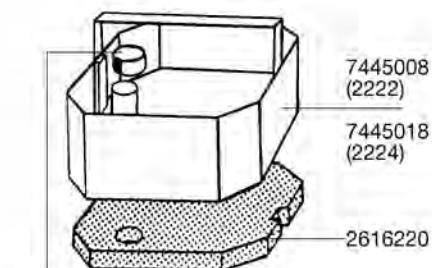

1224 Pump head

2222 External filter *professionnel* 150

2224 External filter *professionnel* 250

Spare parts. Subject to change without prior notice.

2222 / 2224