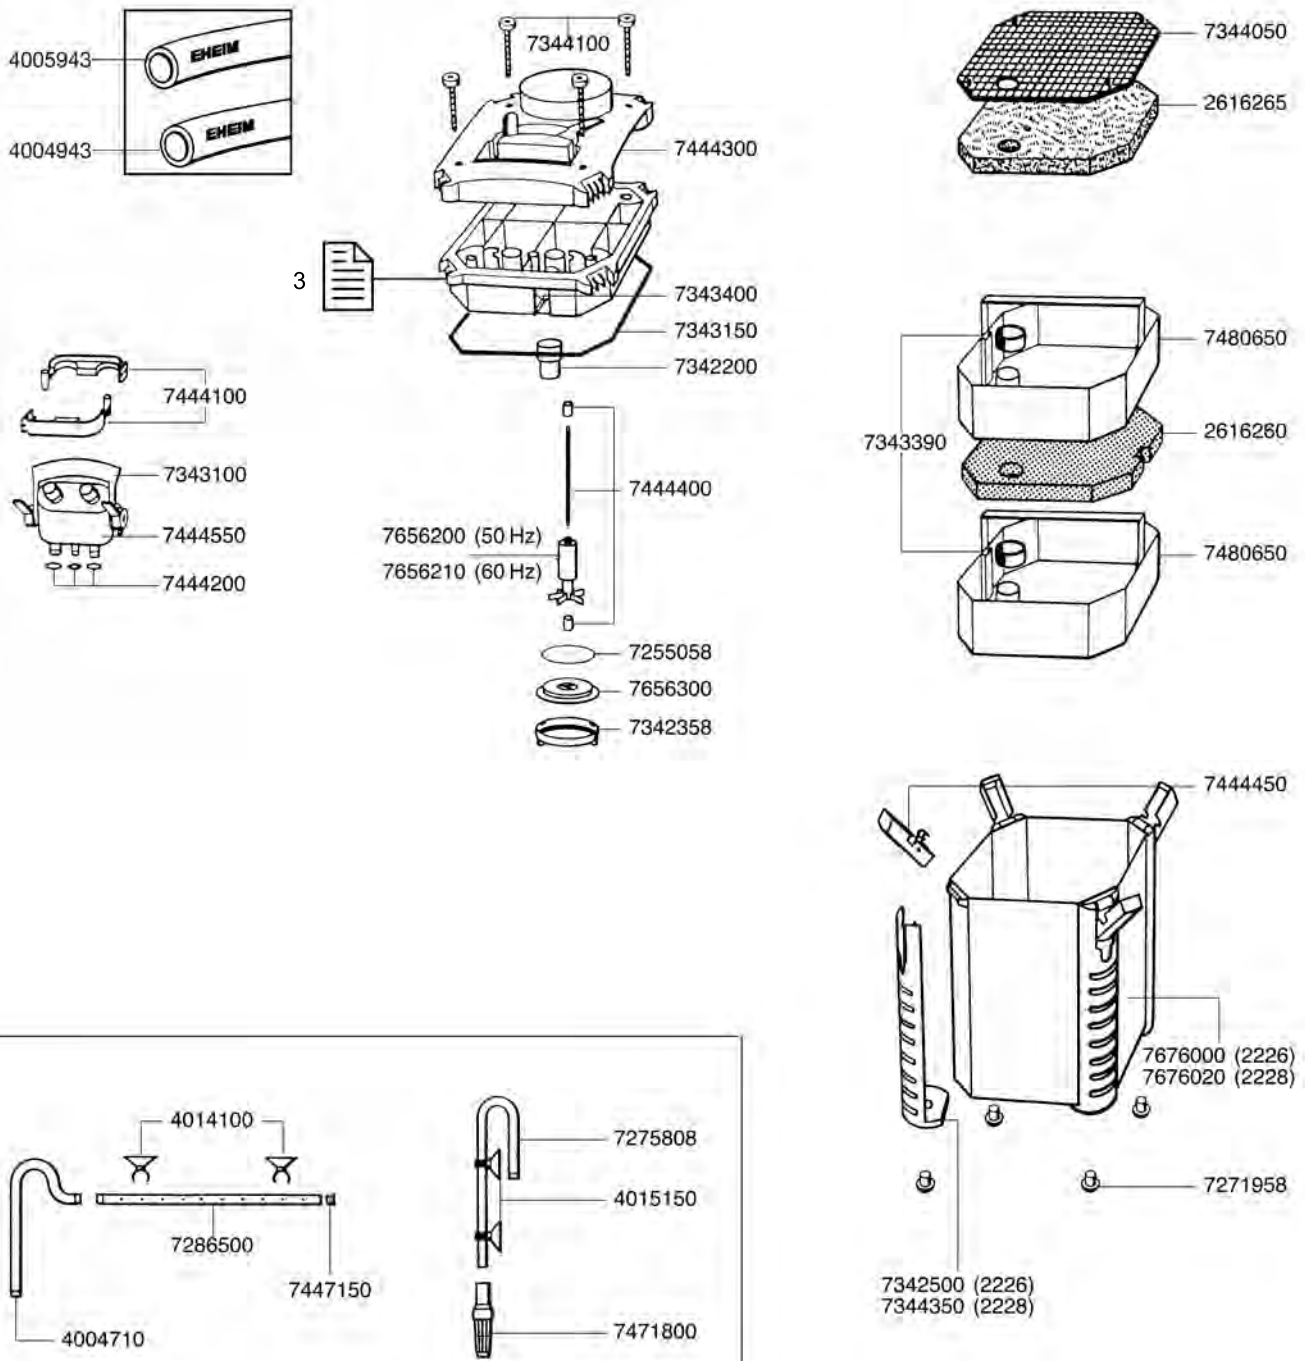

1228 Pump head
2226 External filter
2228 External filter

EHEIM
professionel

Spare parts. Subject to change without prior notice.

2226 / 2228