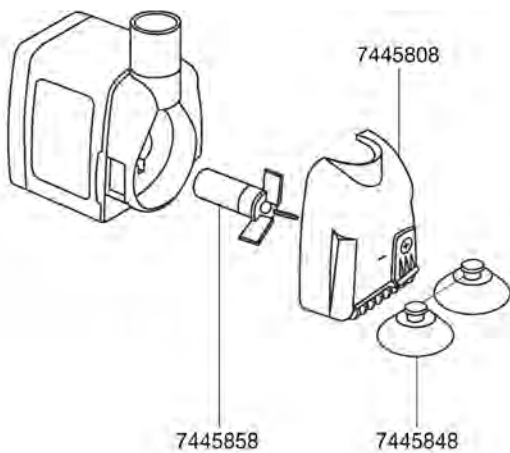

1000 Compact Pump 300
1001 Compact Pump 600
1002 Compact Pump 1000

Spare parts. Subject to change without prior notice.

1000