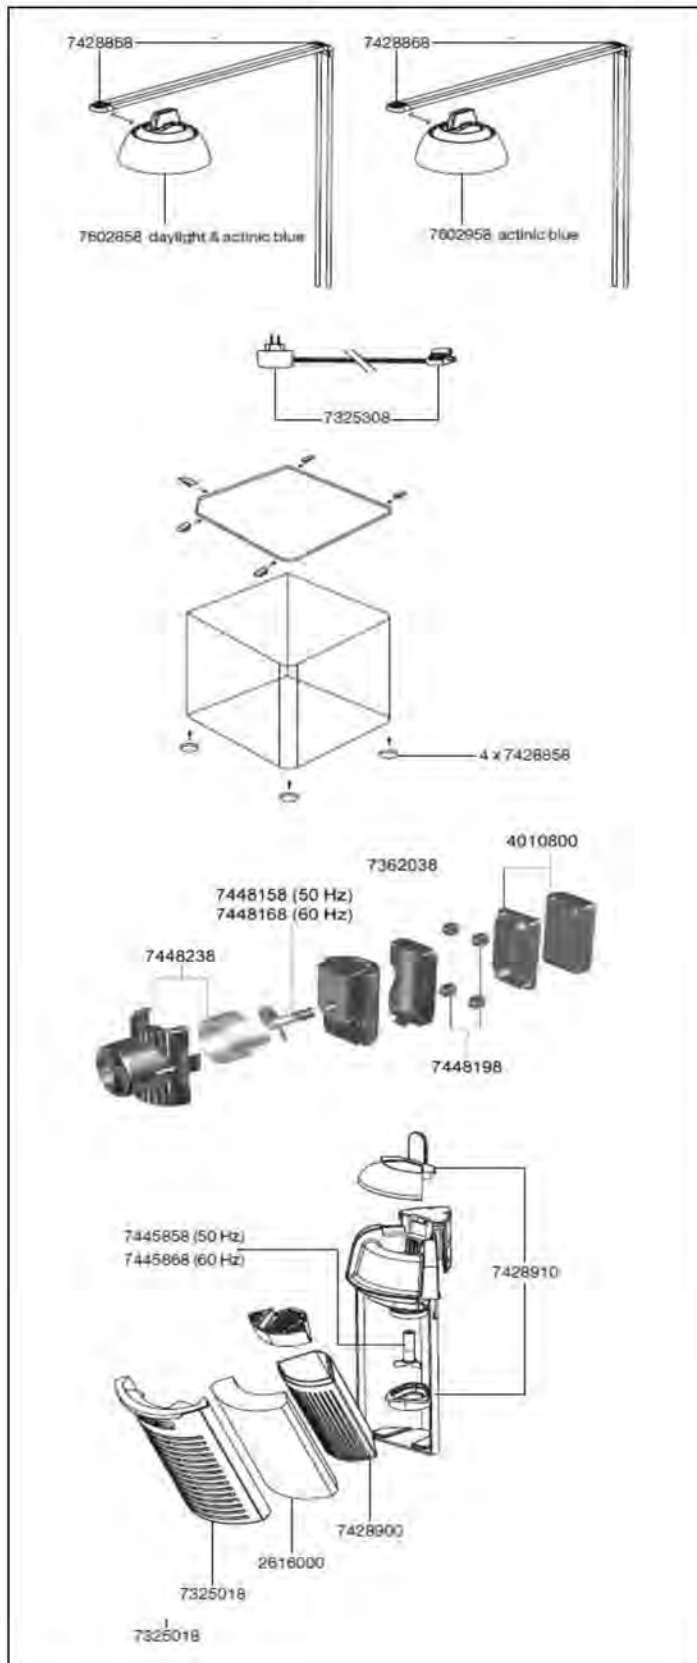

6410 Nano aquarium marine

Spare parts. Subject to change without prior notice.

Order no. Spare part

2616000 Filter cartridge (2 pieces)

4010800 Magnet holder complete with 4 pieces cushions

7325018 Filter cover

7325308 Transformer 100-240 V / 50-60 Hz Europe plug

7362038 Pump holder

7428858 Set hood clip (5 x) and rubber feed (4 x)

7428868 Parts for lamp holder

7428900 Media box with cover

7428910 Set cover

7445858 Impeller for 50 Hz aquacorner 60

7445868 Impeller for 60 Hz aquacorner 60

7448158 Impeller (50 Hz) for streamON+ 2000

7448168 Impeller (60 Hz) for streamON+ 2000

7448198 Cushions (4 pieces)

7448238 Pump housing complete with output regulator

7602858 Power LED lamp daylight & arctinic blue

7602958 Power LED lamp arctinic blue