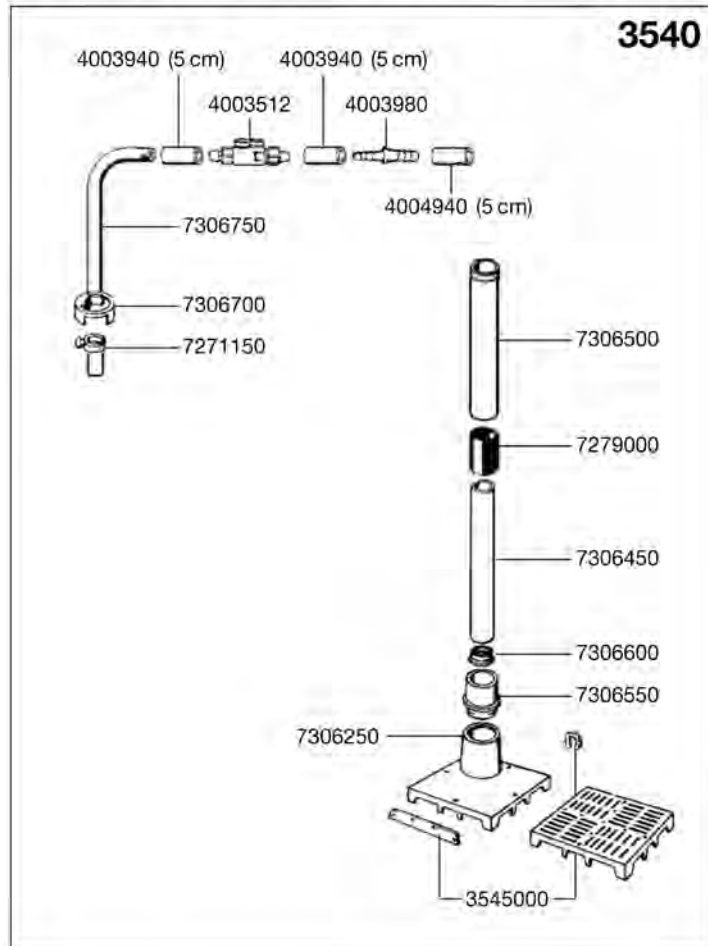

EHEIM

Spare parts. Subject to change without prior notice.

Order no.	Spare part	3540
4003512	Connector tap	
4003940	Hose ø 9 / 12 mm	
4003980	Reducing piece	
4004940	Hose ø 12 / 16 mm	
7271150	Clip (2 pieces)	
7279000	Tubing	
7306250	Connecting plate	
7306450	Connecting pipe	
7306500	Through-flow pipe	
7306550	Snap-in part	
7306600	Adjusting disc (2 pieces)	
7306700	Clamping sleeve	
7306750	Inlet pipe ø 10 mm	