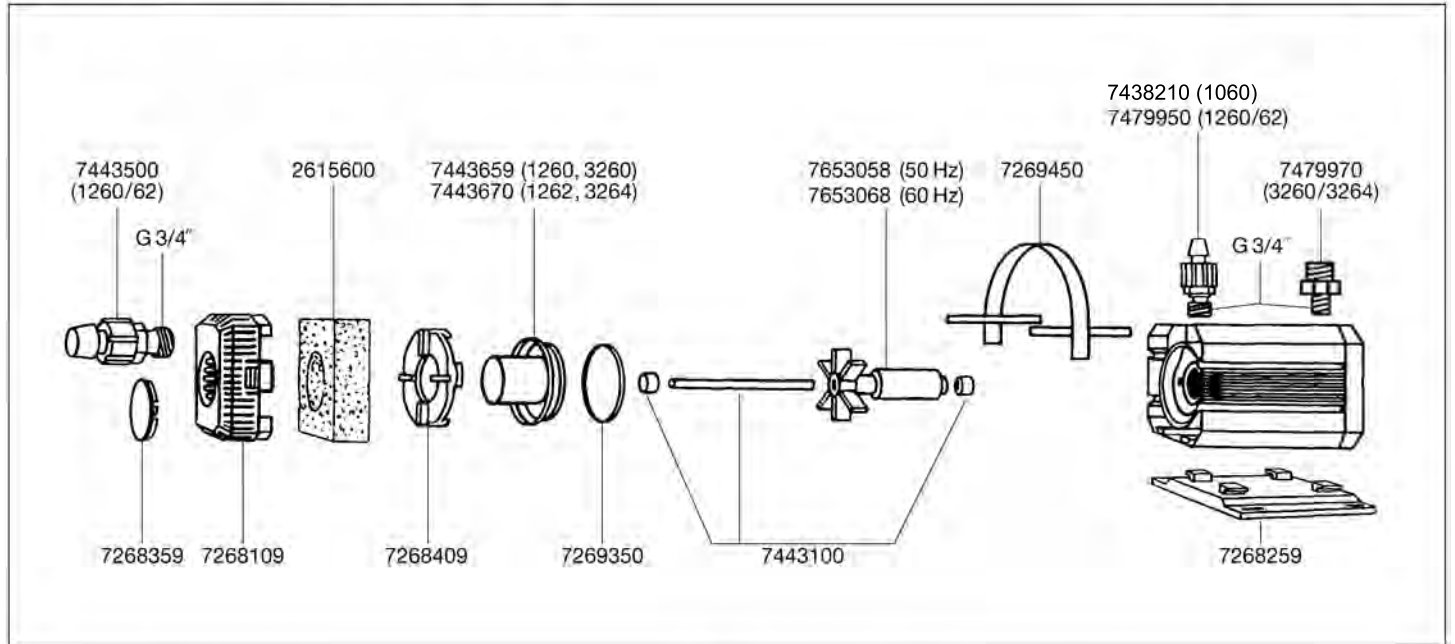

Spare parts. Subject to change without prior notice.