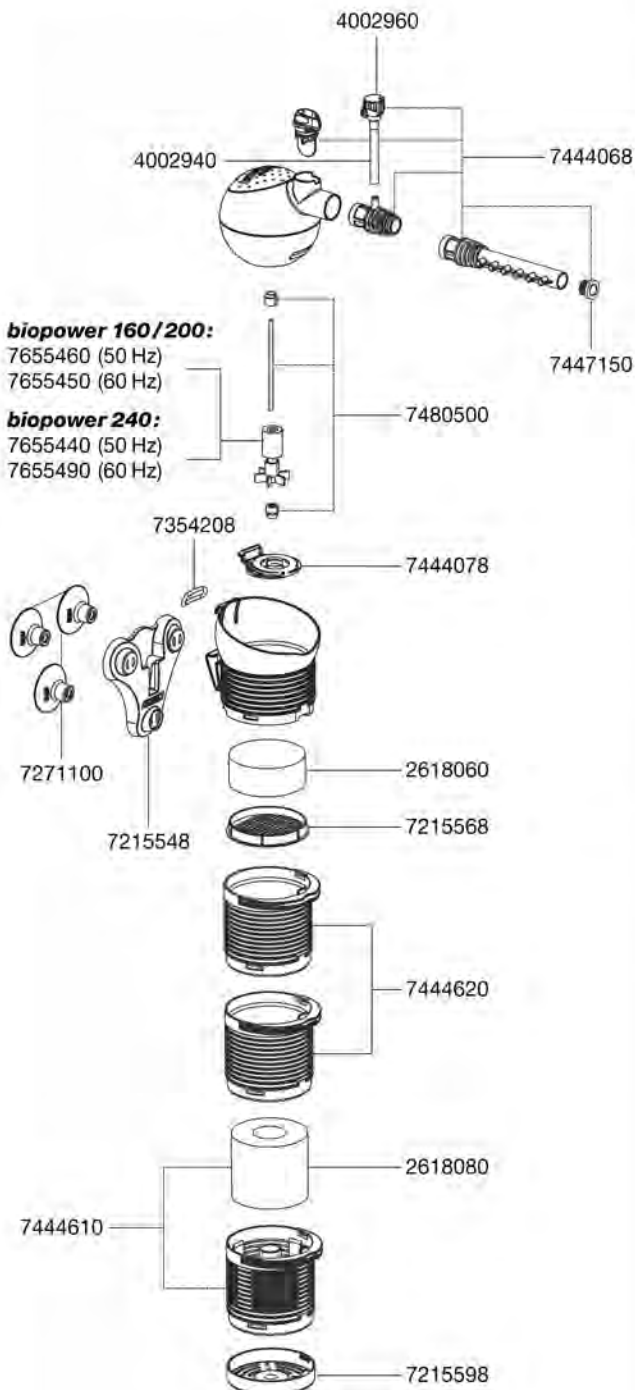

biopower 160, 200, 240

Order no.	Spare part
2618060	Fine filter cartridge (2 pieces)
2618080	Prefilter cartridge (2 pieces)
4002940	Hose $\varnothing$ 4/6 mm
4002960	Air regulator
7215548	Holder
7215598	Filter bottom
7215568	Cover grate
7271100	Suction cup (4 pieces)
7354208	Tensioning ring (3 pieces)
7444068	Power regulator with diffuser and jet pipe
7444078	Pump cover with bushing
7444610	Prefilter and prefilter cartridge
7444620	Filter canister
7447150	Pipe plug
7480500	Shaft with bushings
7655440	Impeller (50 Hz) for 2413
7655450	Impeller (60 Hz) for 2411 and 2412
7655460	Impeller (50 Hz) for 2411 and 2412
7655490	Impeller (60 Hz) for 2413