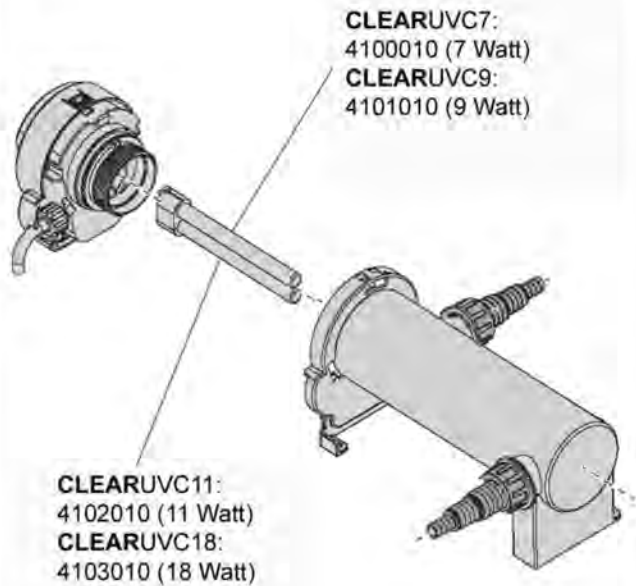

- 5300 UVC clarifier **CLEARUVC7**
- 5301 UVC clarifier **CLEARUVC9**
- 5302 UVC clarifier **CLEARUVC11**
- 5303 UVC clarifier **CLEARUVC18**

Spare parts. Subject to change without prior notice

Order no.	Spare part	5300/5301/5302/5303
4100010	UVC-Spare lamp GLOWUVC7 (7 Watt) for CLEARUVC7 , type 5300	
4101010	UVC- Spare lamp GLOWUVC9 (9 Watt) for CLEARUVC9 , type 5301	
4102010	UVC- Spare lamp GLOWUVC11 (11 Watt) for CLEARUVC11 , type 5302	
4103010	UVC- Spare lamp GLOWUVC18 (18 Watt) for CLEARUVC18 , type 5303	