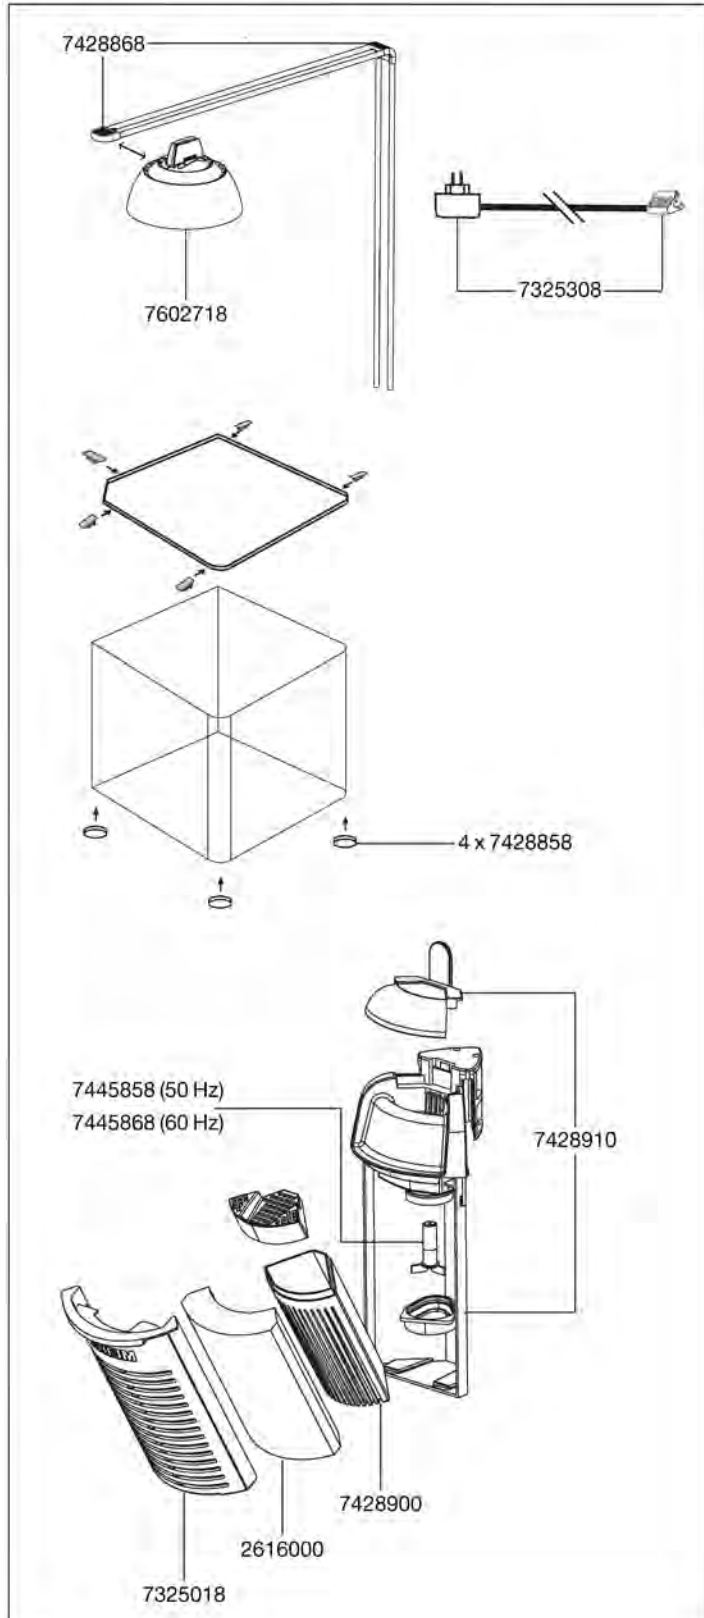

6400 Nano aquarium set aquastyle 16

6401 Nano aquarium set aquastyle 24

6402 Nano aquarium set aquastyle 35

Spare parts. Subject to change without prior notice.

Order no.	Spare part	6400 / 6401 / 6402
2616000	Filter cartridge (2 pieces)	
7325018	Filter cover	
7325308	Transformer 100-240 V / 50-60 Hz Europe plug	
7428858	Set hood clip (5 x) and rubber feed (4 x)	
7428868	Parts for lamp holder	
7428900	Media box with cover	
7428910	Set cover	
7445858	Impeller for 50 Hz	
7445868	Impeller for 60 Hz	
7602718	Power LED lamp	