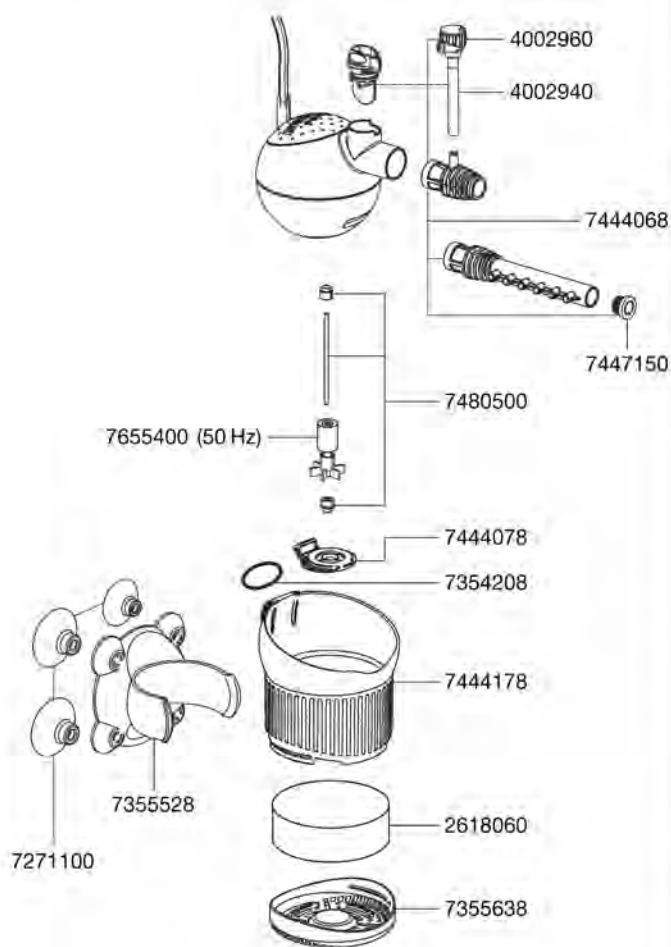

1252 Pump for internal filter 2252

2252 Internal filter

Spare parts. Subject to change without prior notice.

Order no.	Spare part	1252 / 2252
2615510	Filter cartridge (2 pieces)	
4002960	Air regulating clamp for hose	
4005651	Diffusor	
4009560	Set of cleaning brushes (not shown)	
7221058	O-ring (2 pieces)	
7259209	Holding ring	
7260609	Filter bottom	
7288250	Sliding valve	
7438018	Adapter for Installation Kit	
7438200	Threaded connector pressure side	
7438380	Attachment sleeves left and right and 2 panels	
7438559	Pump cover	
7444400	Shaft with bushings	
7478050	Filter body with cartridge	
7478250	Attachment lug (4 pieces)	
7640950	Impeller (50 Hz) complete with shaft and bushings	
7640960	Impeller (60 Hz) complete with shaft and bushings	
7675100	Holding brackets	

Spare parts. Subject to change without prior notice.

Order no.	Spare part
4002940	Hose \varnothing 4/6 mm
4002960	Air regulator
7267600	Inlet strainer
7271100	Suction cup (4 pieces)
7355528	Holder
7444068	Power regulator with diffuser and jet pipe
7444188	Pump cover with bushing
7447150	Set of pipe plugs
7480500	Shaft with bushings
7655460	Impeller (50 Hz) for 1212
7655450	Impeller (60 Hz) for 1212

Spare parts. Subject to change without prior notice.

2206

Order no.	Spare part
2618060	Filter cartridge (2 pieces)
4002940	Hose ø 4/6 mm
4002960	Air regulator
4020080	Up-grade-kit 2206 to 2208: Filter basket with filter cartridge and media-box with filter pad (not shown)
7271100	Suction cup (4 pieces)
7354208	Tensioning ring (3 pieces)
7355528	Holder
7355638	Filter bottom
7444068	Power regulator with diffuser and jet pipe
7444078	Pump cover with bushing
7444178	Pump head holding basket with securing ring
7447150	Set of pipe plugs
7480500	Shaft with bushings
7655400	Impeller (50 Hz) for 2206
7655430	Impeller (60 Hz) for 2206