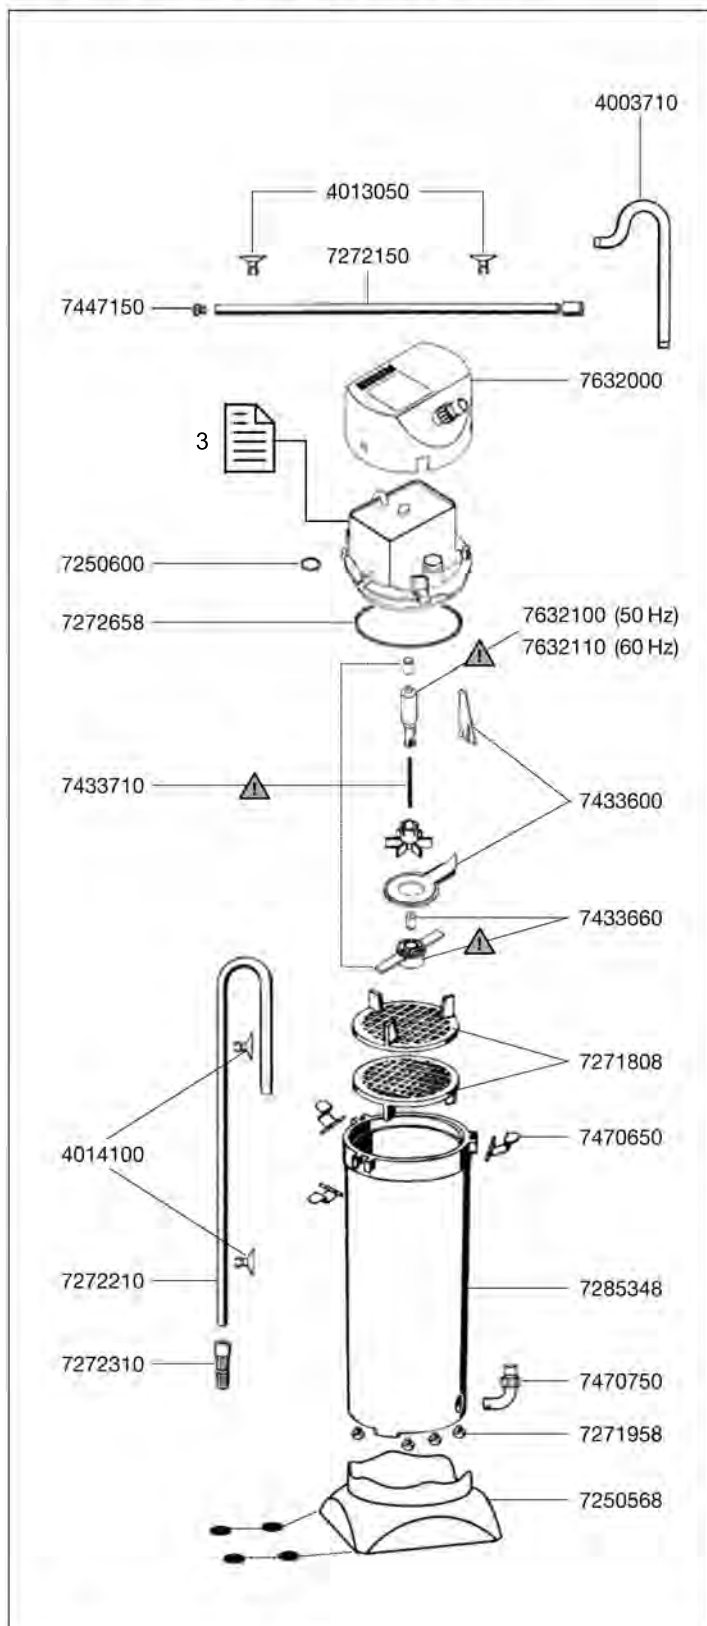

1211 Pump head

2211 External filter – classic 150

Spare parts. Subject to change without prior notice.

Order no.	Spare part
4003710	Outlet pipe
4003943	Hose, pressure side ø 9/12 mm (3 m)
4004940	Hose, suction side ø 12/16 mm (3 m)
4009560	Set of cleaning brushes (not shown)
4013050	Suction cup with clip ø 10 mm (2 pieces)
4014100	Suction cup with clip ø 13 mm (2 pieces)
7250568	Support
7250600	O-ring (2 pieces)
7271808	Lattice screen
7271958	Rubber feet set (5 pieces)
7272150	Outlet jet pipe
7272210	Intake pipe
7272310	Inlet strainer
7272658	Sealing ring
7285348	Canister
7400008	Filter bag (not shown)
7433600	Pump cover with insert
7433660	Securing piece with bushing (for 1211, 1213 and 1713) For 1011, 1013 and 1513 only suitable in conjunction with item 7433710
7433710	Set: Ceramic shaft with bushing (for 1211, 1213 and 1713) For 1011, 1013 and 1513 only suitable in conjunction with item 7433660
7447150	Set of pipe plugs
7470650	Spring clip (4 pieces)
7470750	Threaded connector
7632000	Cover
7632100	Impeller (50 Hz) for 1011, 1013 and 1015 only suitable in conjunction with item 7433660 and 7433710
7632110	Impeller (60 Hz) for 1011, 1013 and 1015 only suitable in conjunction with item 7433660 and 7433710