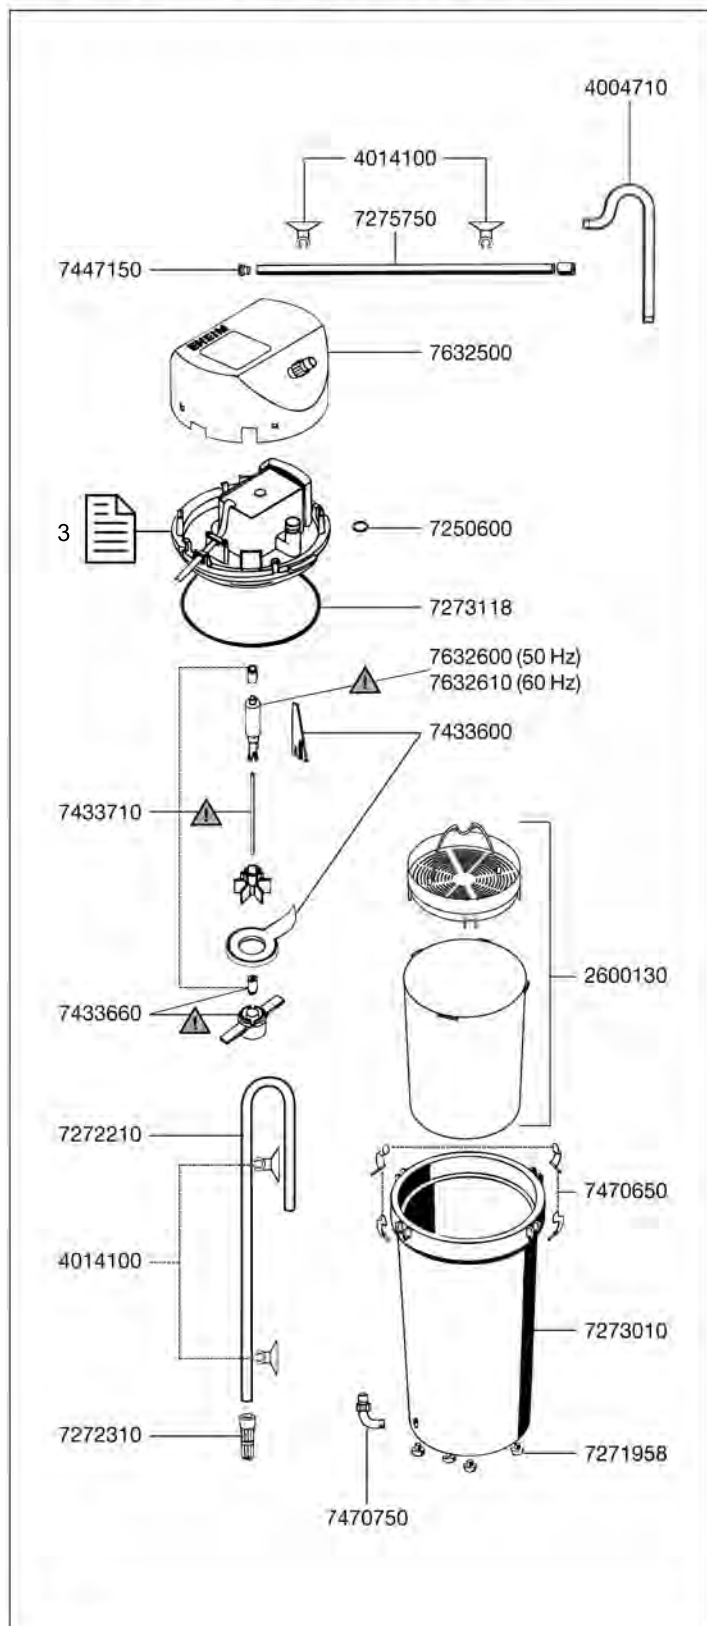

1213 Pump head

2213 External filter – classic 250

Spare parts. Subject to change without prior notice.

Order no.	Spare part
2600130	Filter media container (not for 2313)
4004710	Outlet pipe
4004943	Hose, pressure and suction side ø 12/16 mm (3 m)
4009560	Set of cleaning brushes (not shown)
4014100	Suction cup with clip ø 13 mm (2 pcs.)
7250600	O-ring (2 pieces)
7271958	Rubber feet set (5 pieces)
7272210	Intake pipe ø 13 mm
7272310	Inlet strainer
7273010	Canister
7273050	Lattice screen (for 2213 without filter media container)
7273118	O-ring
7275750	Outlet jet pipe
7400008	Filter bag (not shown)
7433600	Pump cover with insert
7433660	Securing piece with bushing (for 1211, 1213 and 1713) For 1011, 1013 and 1513 only suitable in conjunction with item 7433710
7433710	Set: Ceramic shaft with bushing (for 1211, 1213 and 1713) For 1011, 1013 and 1513 only suitable in conjunction with item 7433660
7447150	Set of pipe plugs
7470650	Spring clip (4 pieces)
7470750	Threaded connector
7632500	Cover
7632600	Impeller (50 Hz) for 1011, 1013 and 1015 only suitable in conjunction with item 7433660 and 7433710
7632610	Impeller (60 Hz) for 1011, 1013 and 1015 only suitable in conjunction with item 7433660 and 7433710