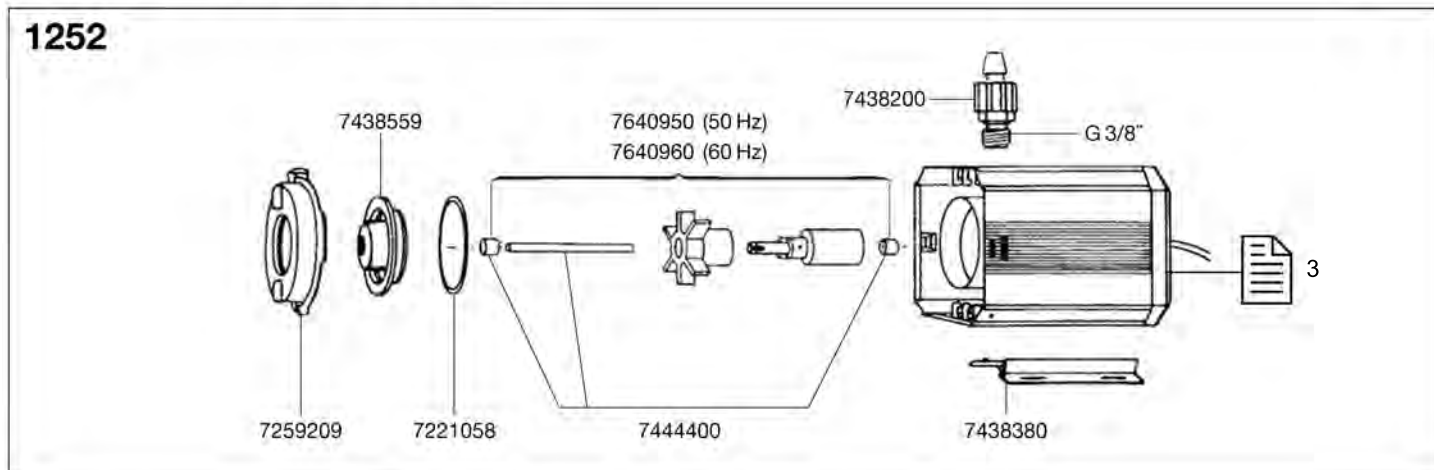

1252 Pump for internal filter 2252

2252 Internal filter

Spare parts. Subject to change without prior notice.

Order no.	Spare part	1252 / 2252
2615510	Filter cartridge (2 pieces)	
4002960	Air regulating clamp for hose	
4005651	Diffusor	
4009560	Set of cleaning brushes (not shown)	
7221058	O-ring (2 pieces)	
7259209	Holding ring	
7260609	Filter bottom	
7288250	Sliding valve	
7438018	Adapter for Installation Kit	
7438200	Threaded connector pressure side	
7438380	Attachment sleeves left and right and 2 panels	
7438559	Pump cover	
7444400	Shaft with bushings	
7478050	Filter body with cartridge	
7478250	Attachment lug (4 pieces)	
7640950	Impeller (50 Hz) complete with shaft and bushings	
7640960	Impeller (60 Hz) complete with shaft and bushings	
7675100	Holding brackets