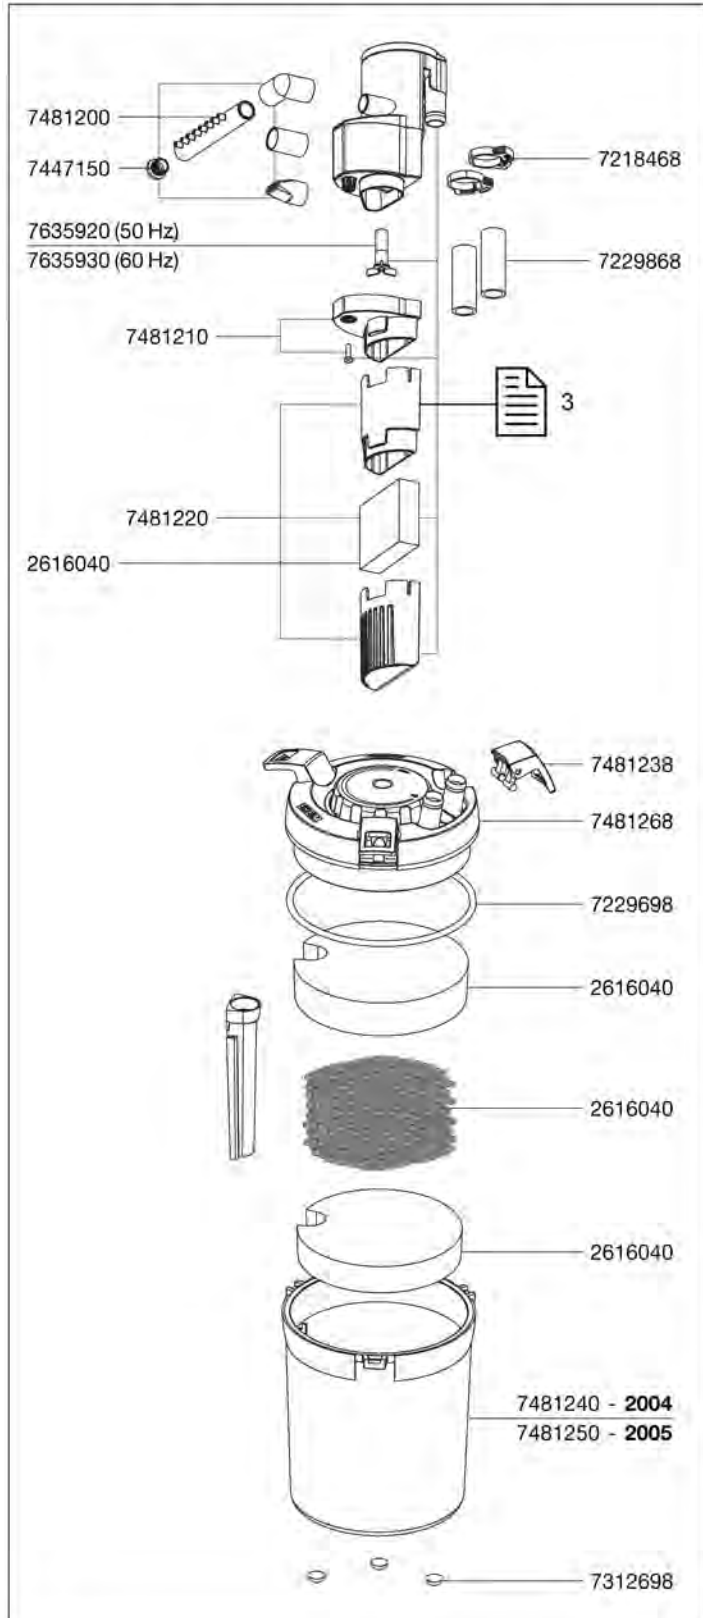

2004 External filter aqua compact 40
2005 External filter aqua compact 60

Spare parts. Subject to change without prior notice.

Order no.	Spare part
2616040	Set of filter pads (2x blue, 3x white) for aqua compact 40 and 60
7218468	Hose clamp (2 pieces)
7229698	Sealing ring
7229868	Silicon hose $\varnothing$ 12/16 mm (2x 25 cm)
7312698	Rubber feet (4 pieces)
7447150	Set of pipe plugs
7481200	Connection set, consisting of: jet nozzle, lower elbow connector, sleeve, outlet jet pipe, pipe plug
7481210	Cover for pump chamber with screw
7481220	Extension with inlet strainer
7481238	Fastening clip (3 pieces)
7481240	Filtermedia container aqua compact 40
7481250	Filtermedia container aqua compact 60
7481268	Filter container head
7635920	Impeller (50 Hz)
7635930	Impeller (60 Hz)