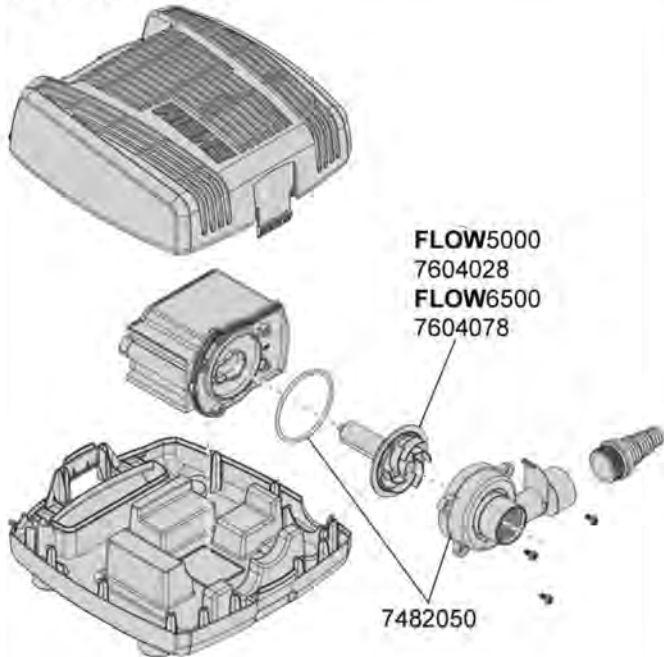

FLOW5000/6500

Order no.	Spare part	5111/5112
7482050	Pump housing complete with sealing ring and 3 screws for FLOW5000/6500 Typ 5111/5112	
7604028	Impeller (50Hz) for FLOW5000, Typ 5111	
7604078	Impeller (50Hz) for FLOW6500, Typ 5112