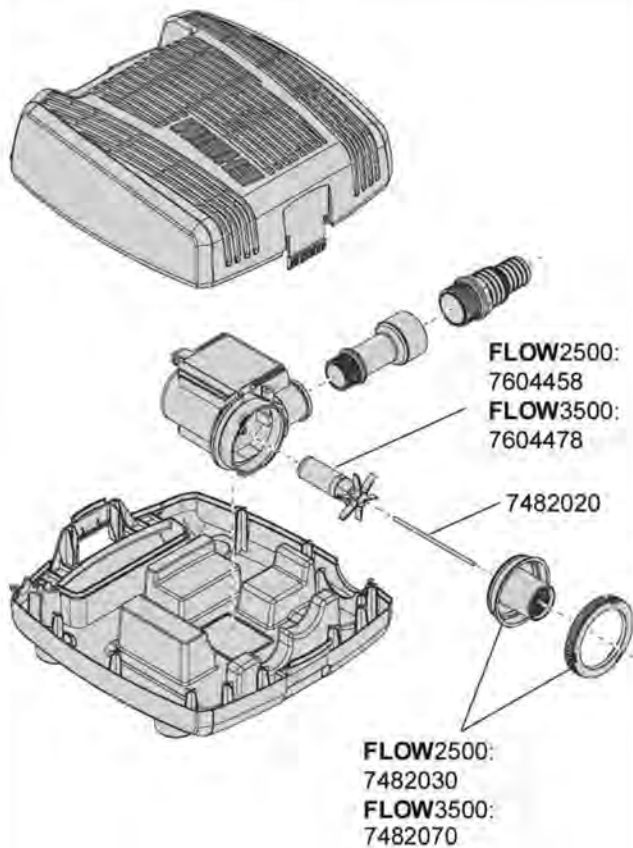

Spare parts. Subject to change without prior notice.