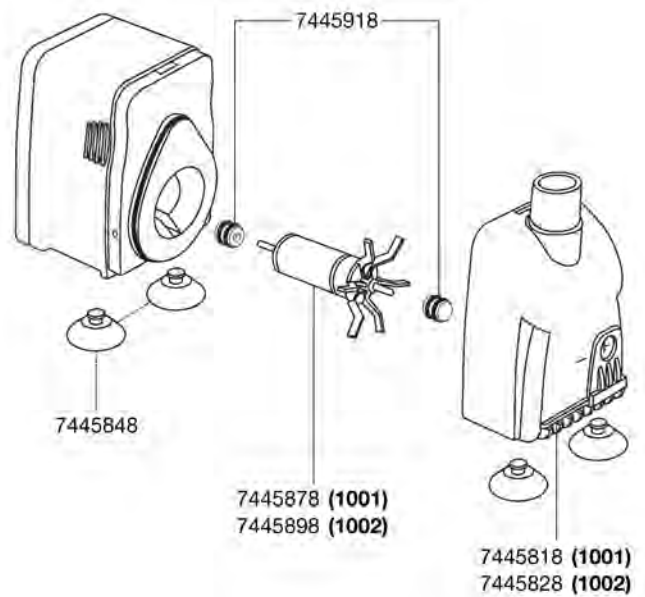

1000 Compact Pump 300
1001 Compact Pump 600
1002 Compact Pump 1000

Spare parts. Subject to change without prior notice.

1000

1001 / 1002

Order no.	Spare part	1000
7445808	Pump housing complete with output regulator and protector	
7445848	Suction cup (4 pieces)	
7445858	Impeller (50 Hz)	
7445868	Impeller (60 Hz)	