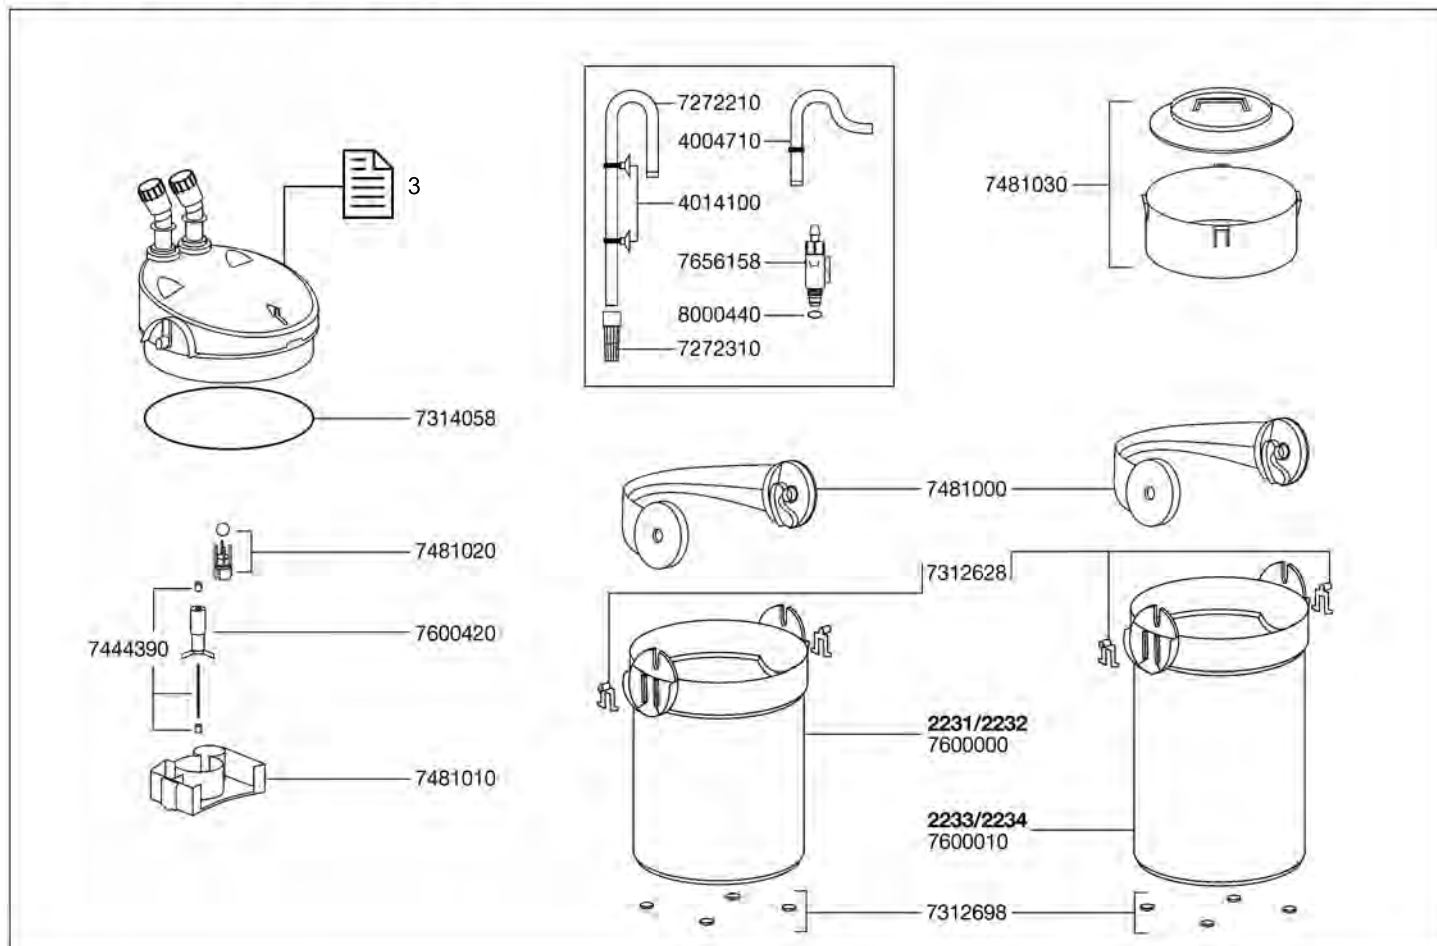

Spare parts. Subject to change without prior notice.