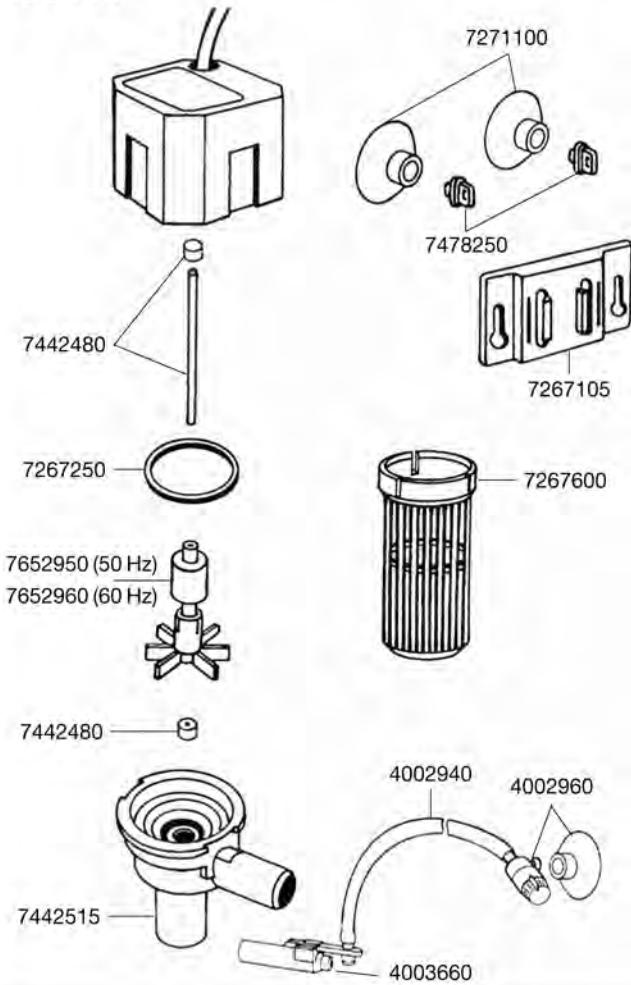

100501 Universal Powerhead 100521 and 100550 Centrifugal pumps

EHEIM

Spare parts. Subject to change without prior notice.

100501