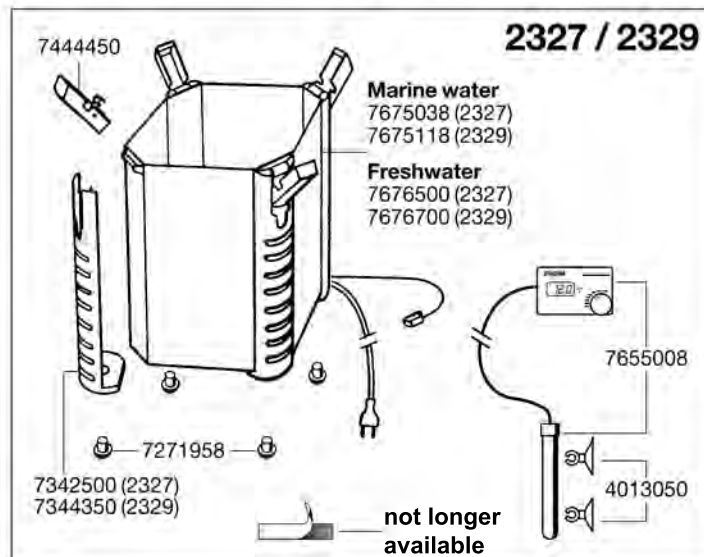

Spare parts. Subject to change without prior notice.

Order no.	Spare part	2227 / 2229
2615270	Prefilter coarse foam	
4003943	Air hose ø 9/12 mm (3 m)	
4005710	Outlet pipe	
4005940	Hoses, suction and pressure side ø 16/22 mm (3 m)	
4013050	Suction cup with clip (2 pieces)	
4015150	Suction cup with clip (2 pieces)	
7255058	Sealing ring	
7271958	Rubber feet (5 pieces)	
7275808	Intake pipe	
7342238	Sealing ring (2 pieces)	
7342358	Locking device for pump cover	
7342500	Side protections (2227/2327)	
7343100	Locking clamp for adapter	
7343150	Sealing gasket	
7343400	Cleaning plug for pump head	
7343800	Intake for breather tube	
7343858	Outlet jet pipe	
7343900	Locking ring	
7344050	Lattice screen	
7344100	Screws (4 pieces)	
7344350	Side protections (2229/2329)	
7344800	replaced by 7654738	
7344850	replaced by 7654748	
7344900	replaced by 7654738	
7344950	replaced by 7654748	
7345018	Damping pad for 2229 / 2329	
7345150	Damping pad for 2227 / 2327	
7444150	Hose clamp	
7444200	Set of sealing rings for adapter	
7444210	Set of sealing rings for wet/dry control	
7444250	Complete locking device set	
7444350	Pump cover	
7444400	Shaft with bushings	
7444450	EZ clip	
7444600	Double tap unit	
7444728	Floating control valve	
7447150	Set of pipe plugs	
7471800	Inlet strainer	
7480650	Filter media container	
7480680	Output pipe with pump cover (2227 / 2327)