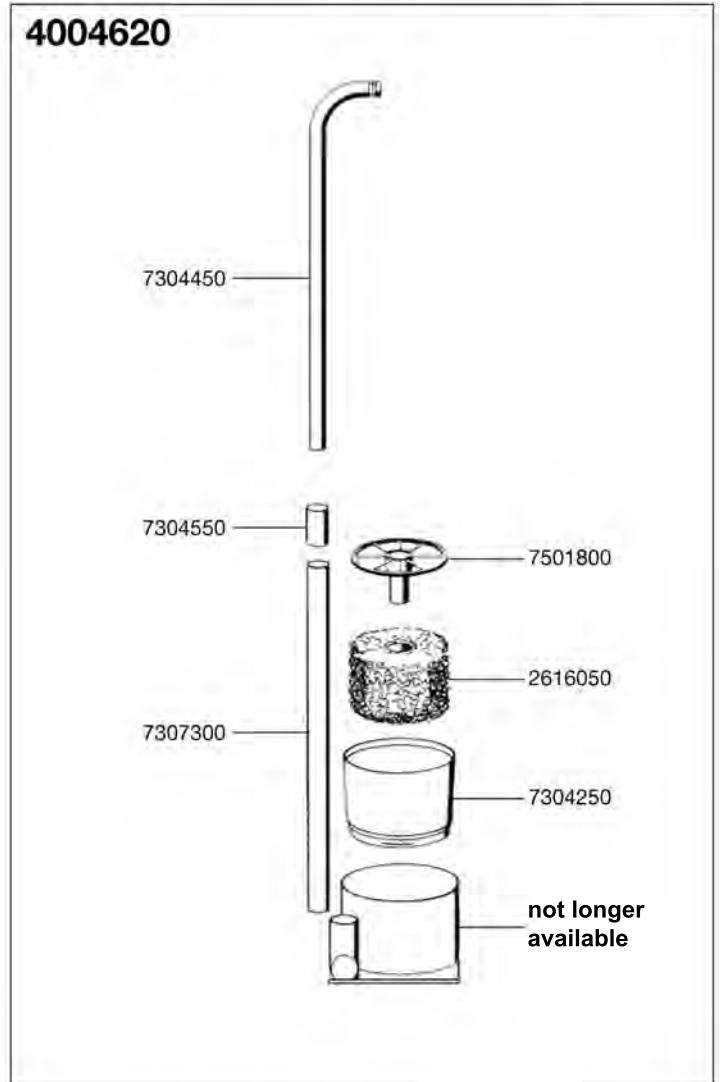

4004320 Prefilter
4004620 Prefilter

Spare parts. Subject to change without prior notice.

Order no.	Spare part	4004320
2618080	Cartridge for prefilter (2 pieces)	
7215598	Filter bottom	
7215958	Prefilter cover	
7444610	Prefilter with prefilter cartridge	

Order no.	Spare part	4004620
2616050	Insert for prefilter	
7304250	Housing	
7304450	Intake pipe	
7304550	Tubing (2 pieces)	
7307300	Pipe	
7501800	Lattice screen	
7501850	not longer available