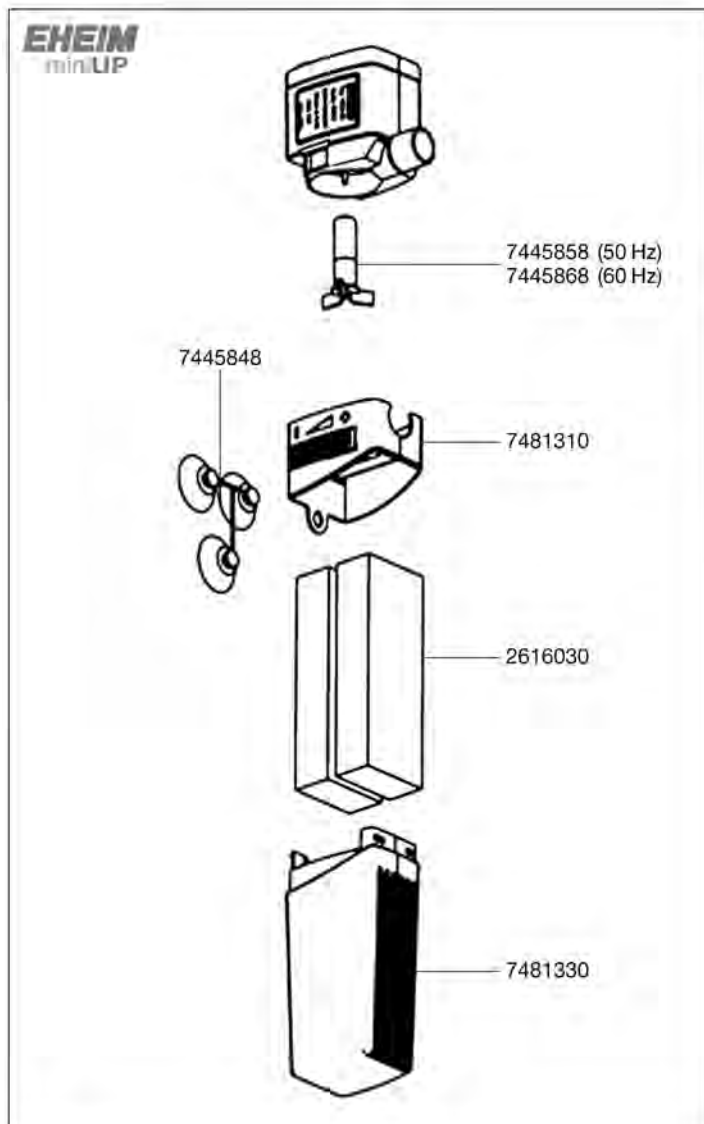

2203 Shallow water filter **EHEIM**
miniFLAT

2204 Internal filter **EHEIM**
miniUP

EHEIM
miniFLAT

EHEIM
miniUP

Spare parts. Subject to change without prior notice.

Order no.	Spare part
2616030	Filter cartridge (2 pieces)
7445848	Suction cup (4 pieces)
7445858	Impeller (50 Hz)
7445868	Impeller (60 Hz)
7481310	Pump cover with power regulator
7481320	Filter basket with filter cartridge (1 piece) for miniFLAT
7481330	Filter basket with filter cartridge (2 pieces) for miniUP