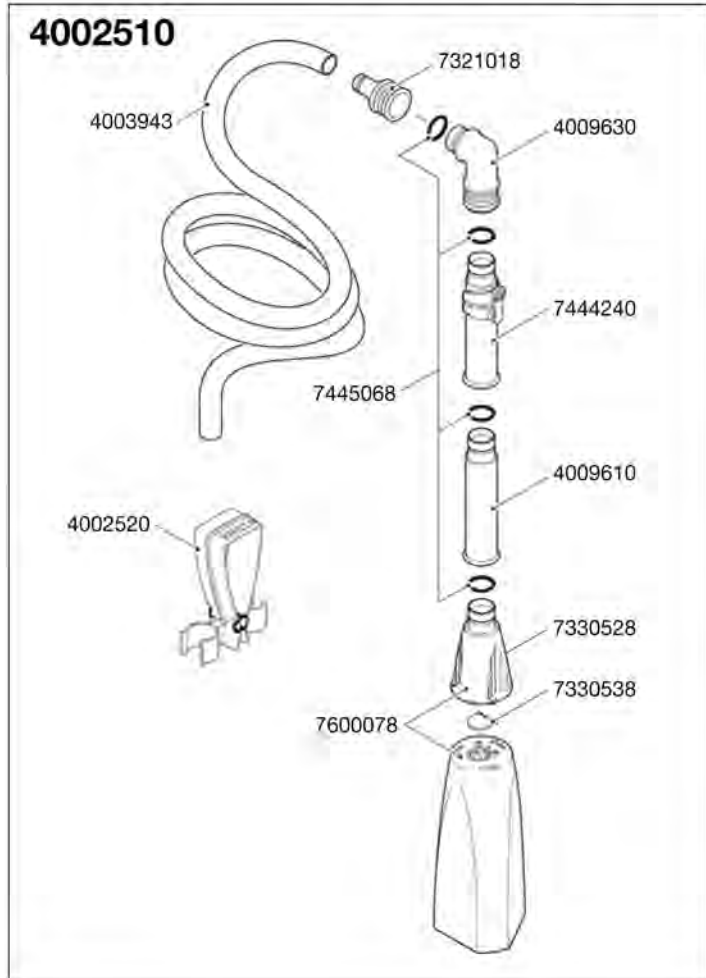

4002510 Gravel cleaner set
4003000 Air Filter

Spare parts. Subject to change without prior notice.

Order no.	Spare part	4002510
4002520	Hose clip	
4003943	Hose $\varnothing$ 9/12 mm (3 m)	
4009610	Extension kit 1: 2 extension pieces with sealing rings	
4009630	Elbow with sealing ring	
7321018	Nozzle set: for hose $\varnothing$ 9/12 mm	
7330528	Adapter	
7330538	Valve	
7445068	Set of sealing rings	
7444240	Tube complete with Quick Aqua Stop	
7600078	Gravel cleaner complete incl. adapter, valve and gravel cleaner	

Order no.	Spare part	4003000
2615300	Filter cartridge (2 pieces)	
4002940	Hose $\varnothing$ 4/6 mm	
4009610	Extension tube (2 pieces)	
4009630	Elbow piece	
4009640	T-piece	
4009690	Hose-to-tube-connectors	
4009700	Nozzle and adapter pieces	
4016100	Suction cup with clip (2 pieces)	
7445068	Set sealing ring	
7445550	Connection seal, diffuser and filter tube