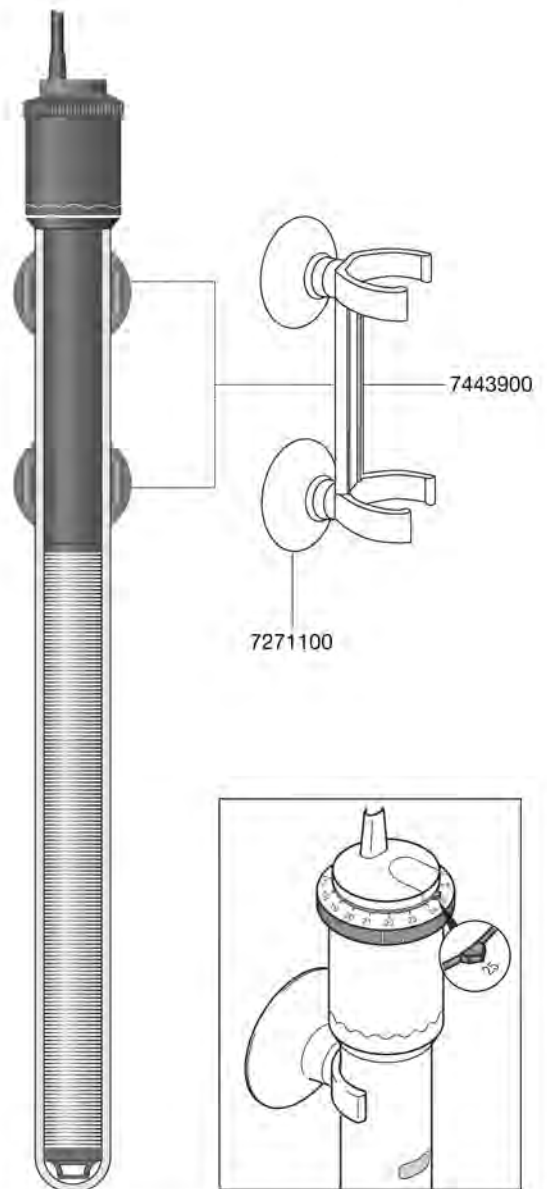

3611 - 3619

Order no.	Spare part
7475538	Suction cups (3 pieces)
7475700	Holder with 2x suction cups

Order no.	Spare part
7271100	Suction cups (4 pieces)
7443900	Double suction cup holder