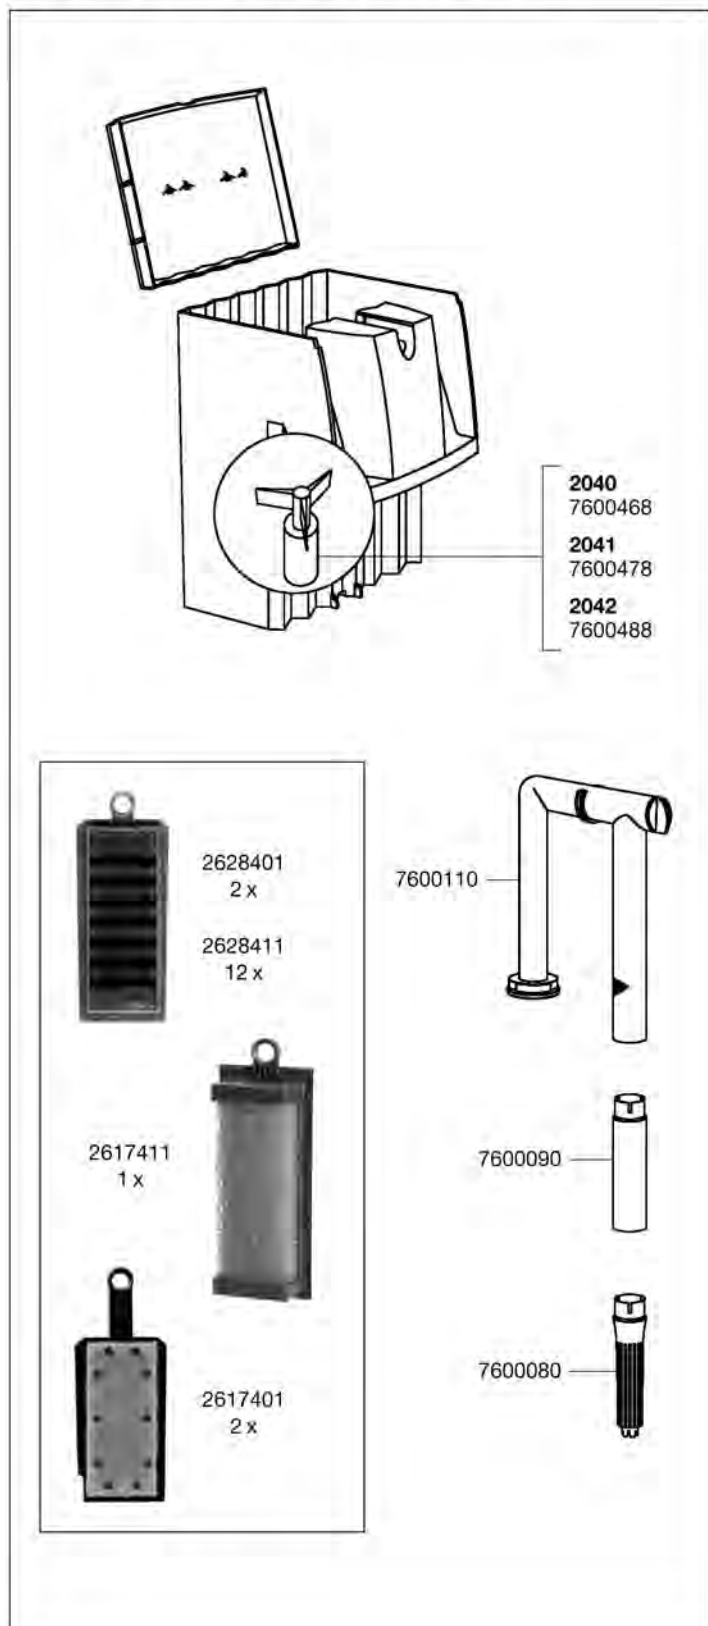

Spare parts. Subject to change without prior notice.