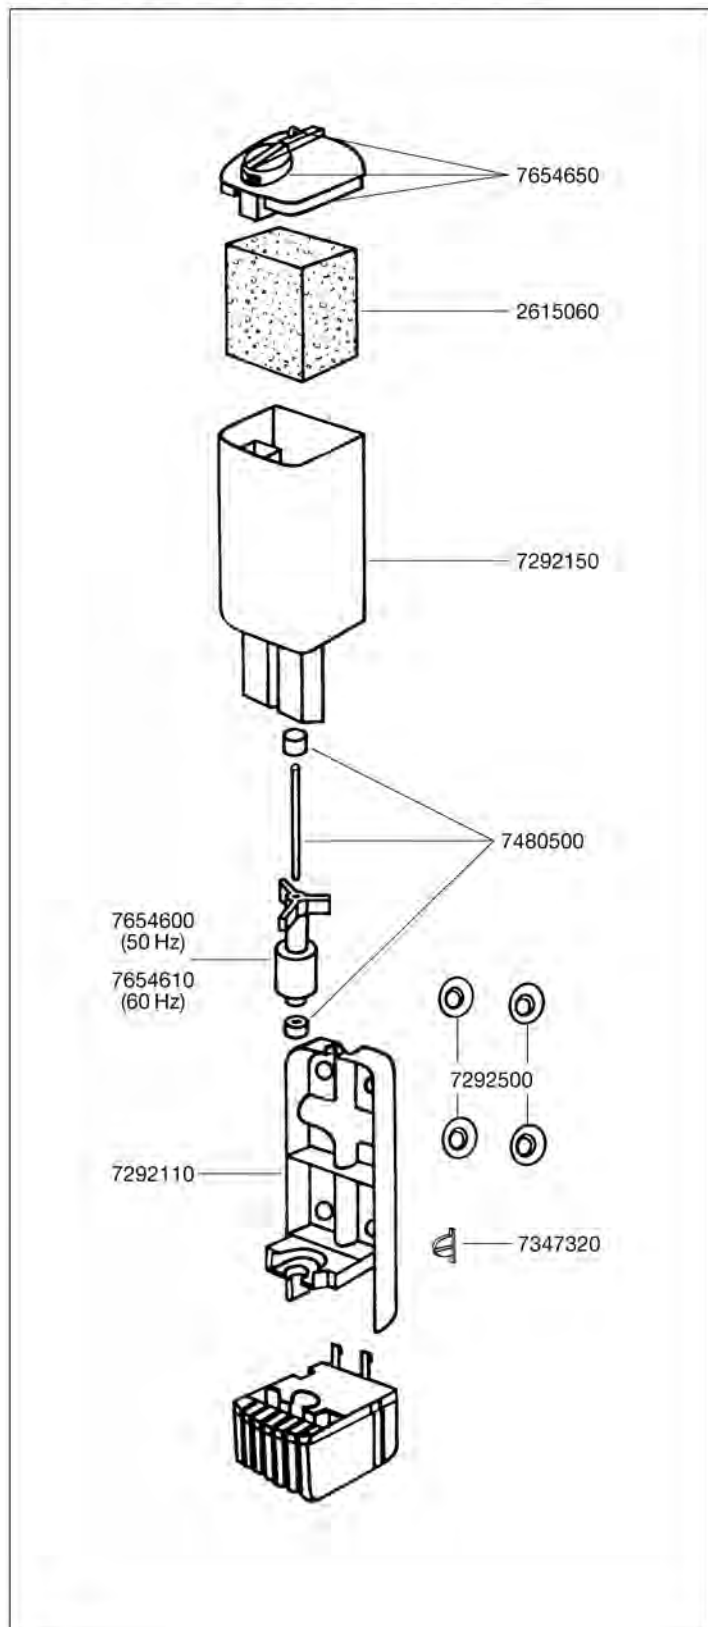

Spare parts. Subject to change without prior notice.

Order no.	Spare part
2615060	Filter cartridge (2 pieces)
7292500	Suction cup (4 pieces)
7292110	Back panel
7292150	Filter body
7347320	Locking piece (2 pieces)
7480500	Shaft with bushings
7654600	Impeller (50 Hz)
7654610	Impeller (60 Hz)
7654650	Filter body lid complete with jet and power regulator