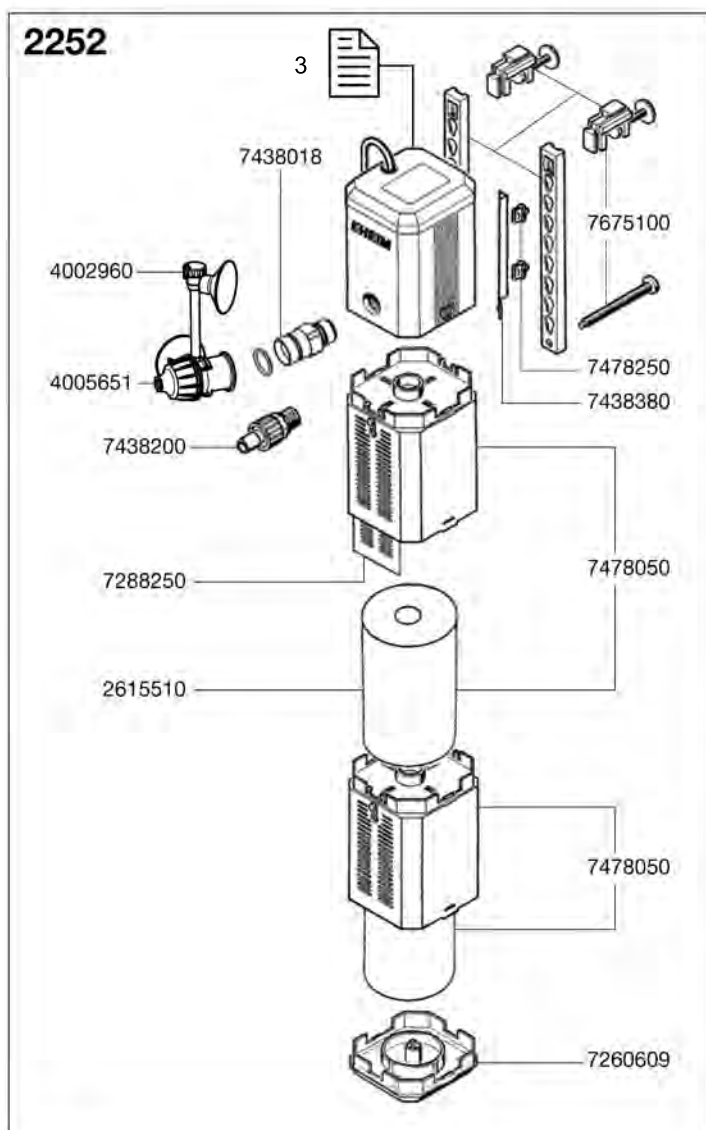

1252 Pump for internal filter 2252

2252 Internal filter

Spare parts. Subject to change without prior notice.

Order no.	Spare part	1252 / 2252
2615510	Filter cartridge (2 pieces)	
4002960	Air regulating clamp for hose	
4005651	Diffusor	
4009560	Set of cleaning brushes (not shown)	
7221058	O-ring (2 pieces)	
7259209	Holding ring	
7260609	Filter bottom	
7288250	Sliding valve	
7438018	Adapter for Installation Kit	
7438200	Threaded connector pressure side	
7438380	Attachment sleeves left and right and 2 panels	
7438559	Pump cover	
7444400	Shaft with bushings	
7478050	Filter body with cartridge	
7478250	Attachment lug (4 pieces)	
7640950	Impeller (50 Hz) complete with shaft and bushings	
7640960	Impeller (60 Hz) complete with shaft and bushings	
7675100	Holding brackets