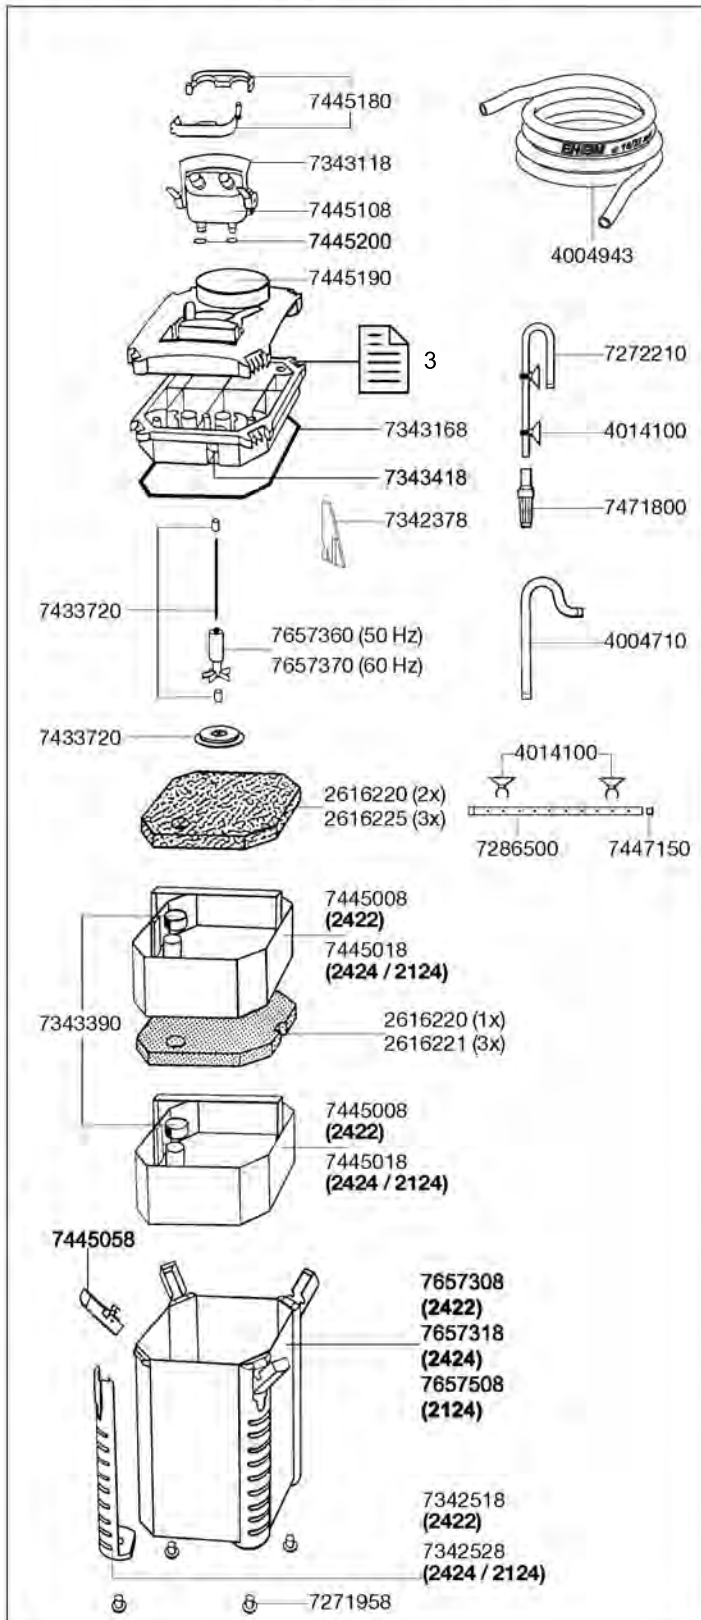

1224 Pump head

2422 External filter eXperience 150

2424 External filter eXperience 250

2124 Thermofilter eXperience 250 T

Spare parts. Subject to change without prior notice.

Order no.	Spare part	2422 / 2424 / 2124
2616220	Set of filter pads (1 x filter pad, 2 x fine filter pads)	
2616225	Set of filter pads (3 x fine filter pads)	
4004710	Outlet pipe	
4004943	Hose, pressure and suction side Ø 12/16 mm (3 m)	
4014100	Suction cup with clips (2 pieces)	
7271958	Rubber feet set (5 pieces)	
7272210	Intake pipe	
7286500	Outlet jet pipe	
7342378	Insert	
7342518	Side protection 2422	
7342528	Side protection 2424 / 2124	
7343118	Locking clamp for adapter	
7343168	Sealing gasket	
7343390	Rubber seals (3 pieces)	
7343418	Cleaning plug for pump head	
7433720	Set shaft with bushings	
7445008	Filter media container for 2422	
7445018	Filter media container for 2424 / 2124	
7445058	EZ clip	
7445108	Adapter complete	
7445180	Hose clamp	
7445190	Pump cover	
7445200	Set of sealing rings for adapter	
7447150	Set of pipe plugs	
7471800	Inlet strainer	
7472950	Inlet strainer	
7657308	Filter canister complete with side protection and rubber feet for 2422	
7657318	Filter canister complete with side protection and rubber feet for 2424	
7657360	Impeller 50 Hz	
7657370	Impeller 60 Hz	
7657390	Pumpe cover complete with bushings	
7657508	Filter canister complete with side protection, rubber feet and heater 230 V/50 Hz Schuko for 2124 only for freshwater