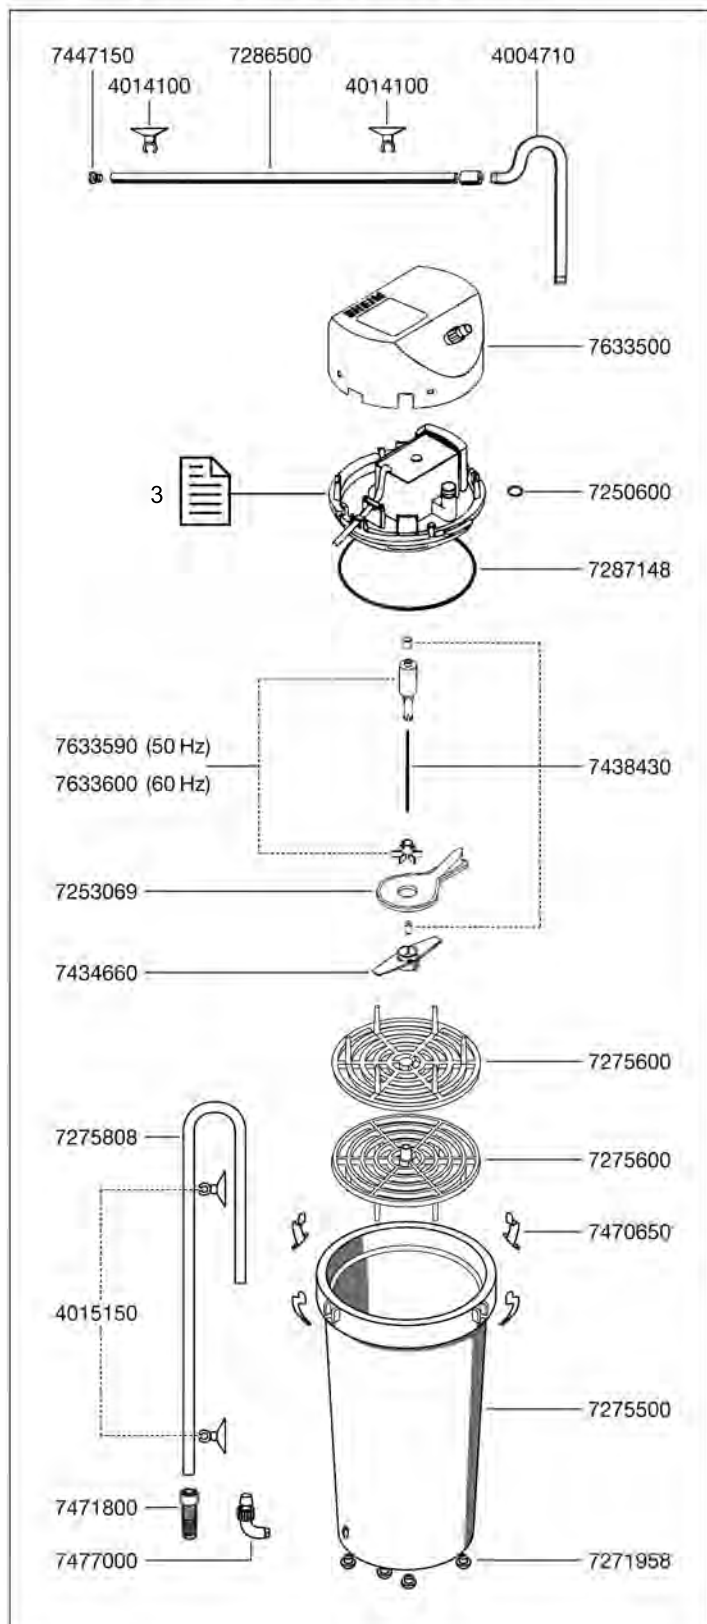

1217 Pump head 2217 External filter – classic 600

Spare parts. Subject to change without prior notice.

Order no.	Spare part
4004710	Outlet pipe
4004943	Hose, pressure side ø 12/16 mm (3 m)
4005943	Hose, suction side ø 16/22 mm (3 m)
4009560	Set of cleaning brushes (not shown)
4014100	Suction cup with clip ø 13 mm (2 pcs.)
4015150	Suction cup with clip ø 17 mm (2 pcs.)
7250600	Sealing ring (2 pieces)
7253069	Pump cover
7271958	Rubber feet set (5 pieces)
7275500	Canister
7275600	Lattice screen
7275808	Intake pipe
7286500	Outlet jet pipe
7287148	Sealing ring
7400008	Filter bag (not shown)
7434660	Securing piece with bushing
7438430	Shaft with bushings
7447150	Set of pipe plugs
7470650	Spring clip (4 pieces)
7471800	Inlet strainer
7477000	Threaded connector
7633500	Cover
7633590	Impeller 50 Hz – from series 88011
7633600	Impeller 60 Hz – from series 88011