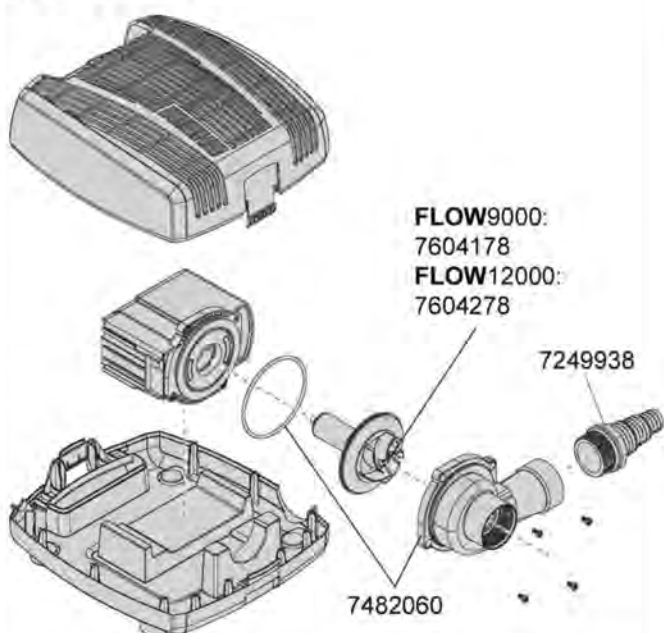

FLOW9000/12000

Order no.	Spare part	5113/5114
7249938	Threaded connector G 2" with sealing ring for hose-Ø 1", 1 ¼" und 1 ½"	
7482060	Pump housing complete with sealing ring and 4 screws for FLOW9000/12000, Typ 5113/5114	
7604178	Impeller (50Hz) for FLOW9000, Typ 5113	
7604278	Impeller (50Hz) for FLOW12000, Typ 5114