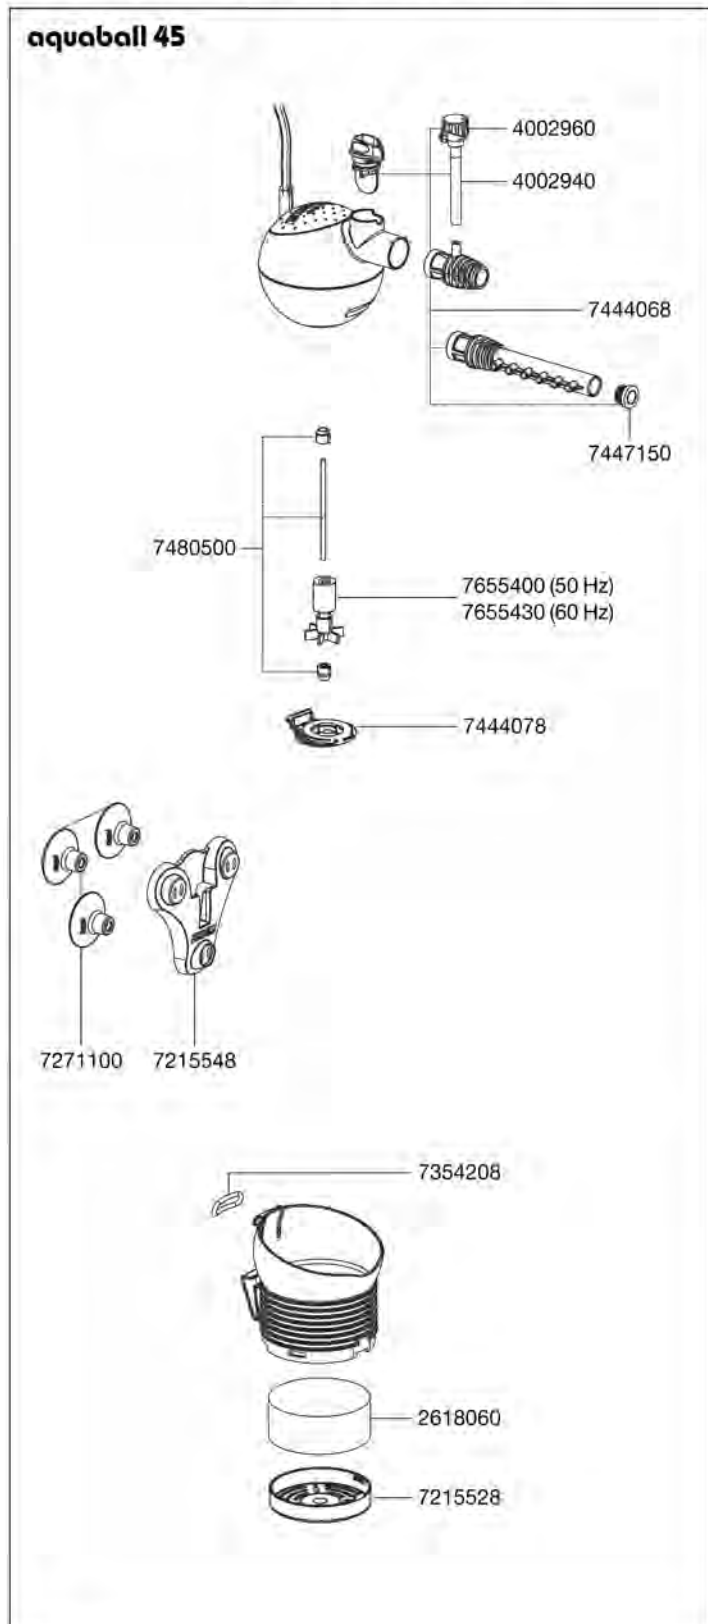

Spare parts. Subject to change without prior notice.

Order no.	Spare part
2618060	Filter cartridge (2 pieces)
4002940	Hose $\varnothing$ 4/6 mm
4002960	Air regulator
4024000	Up-grade-kit 2400 to 2401: Filter basket with filter cartridge and media box with filter pad (not shown)
7215528	Filter bottom
7215548	Holder
7271100	Suction cup (4 pieces)
7354208	Tensioning ring (3 pieces)
7444068	Power regulator with diffuser and jet pipe
7444078	Pump cover with bushing
7447150	Pipe plug
7480500	Shaft with bushings
7655400	Impeller (50 Hz) for 2401
7655430	Impeller (60 Hz) for 2401
7655450	Impeller (60 Hz) for 2402 and 2403
7655460	Impeller (50 Hz) for 2402 and 2403