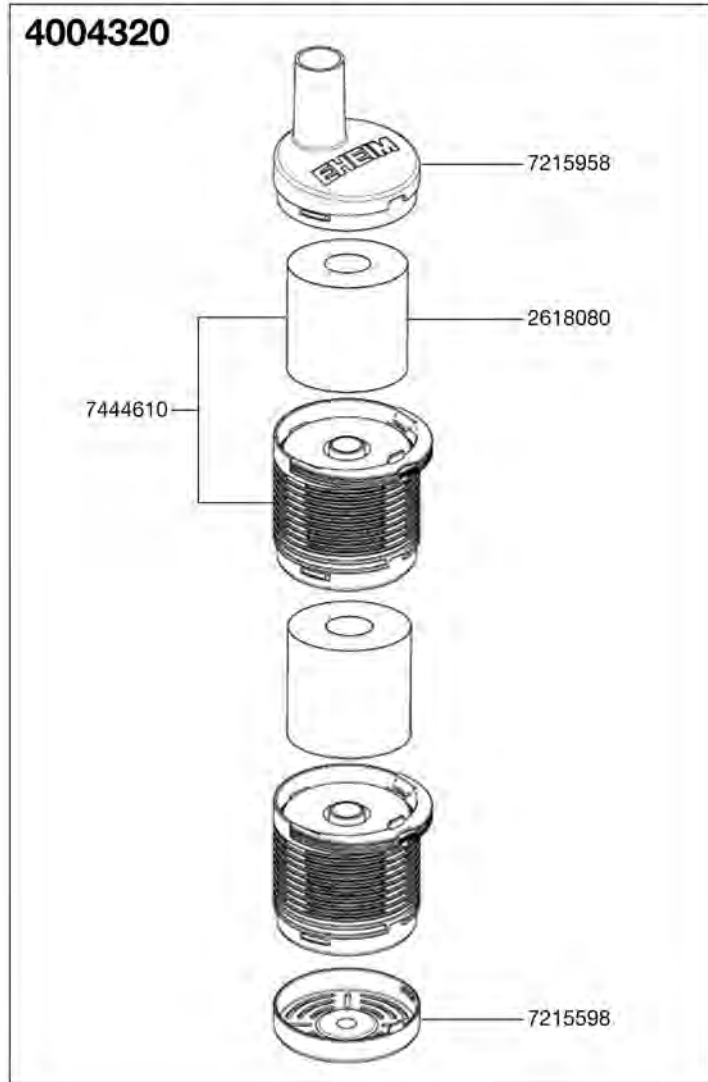

4004320 Prefilter
4004620 Prefilter

Spare parts. Subject to change without prior notice.

Order no.	Spare part	4004320
2618080	Cartridge for prefilter (2 pieces)	
7215598	Filter bottom	
7215958	Prefilter cover	
7444610	Prefilter with prefilter cartridge	

Order no.	Spare part	4004620
2616050	Insert for prefilter	
7304250	Housing	
7304450	Intake pipe	
7304550	Tubing (2 pieces)	
7307300	Pipe	
7501800	Lattice screen	
7501850	not longer available