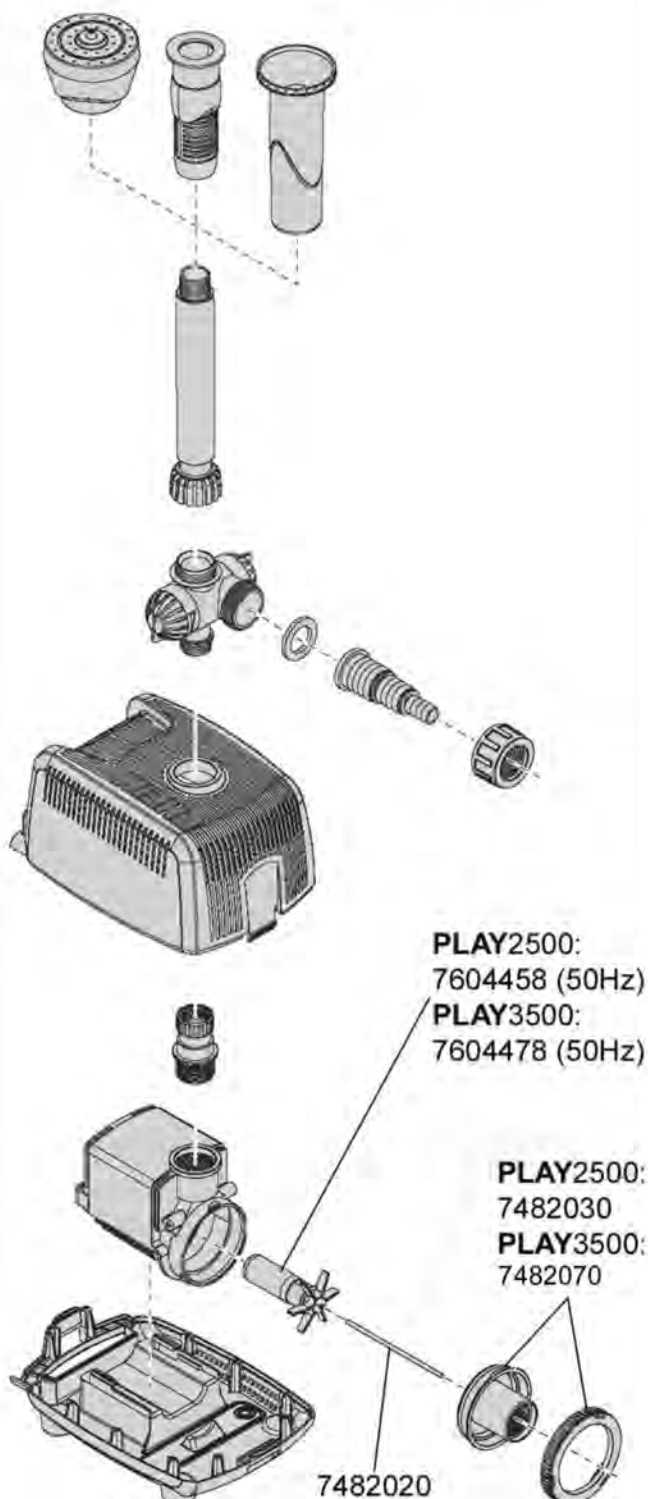

5102 Water feature pump PLAY2500

5103 Water feature pump PLAY3500

EHEIM

Spare parts. Subject to change without prior notice

Order no.	Spare part	5102/5103
7482020	Ceramic shaft with bushings	
7482030	Pump cover with bushing, sealing ring and locking ring for PLAY2500, type 5102	
7482070	Pump cover with bushing, sealing ring and locking ring for PLAY3500, type 5103	
7604458	Impeller (50Hz) for PLAY2500, type 5102	
7604478	Impeller (50Hz) for PLAY3500, type 5103