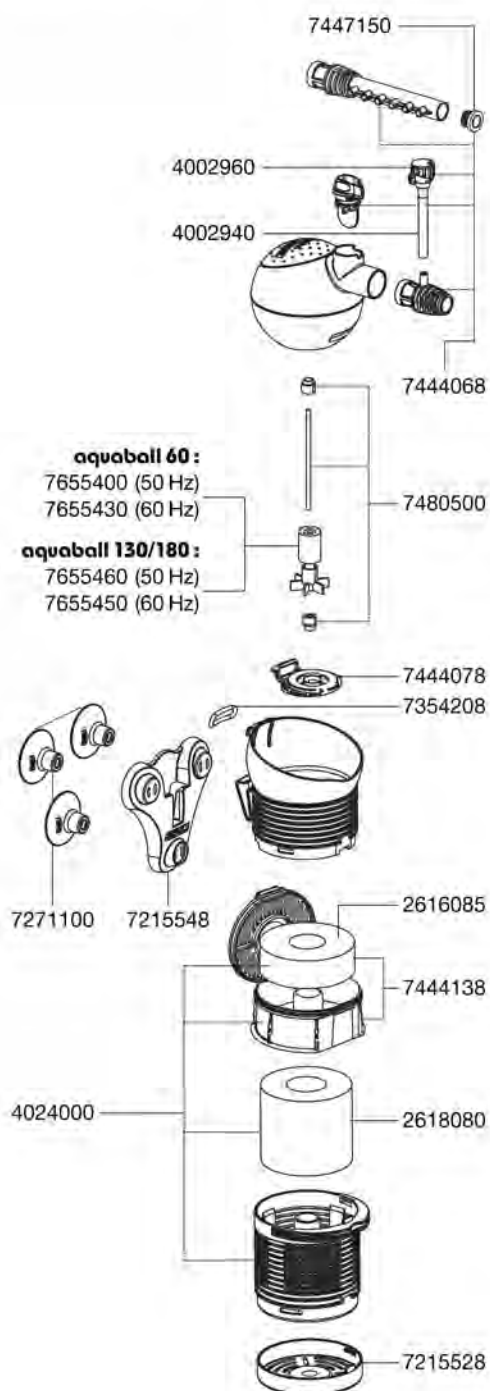

aquaball 60, 130, 180

Order no.	Spare part
2616085	Filter pad for media box (2 pieces)
2618080	Filter cartridge (2 pieces)
4002940	Hose $\varnothing$ 4/6 mm
4002960	Air regulator
4024000	Up-grade-kit 2401 to 2402: Filter basket with filter cartridge and media box with filter pad
7215528	Filter bottom
7215548	Holder
7271100	Suction cups (4 pieces)
7354208	Tensioning ring (3 pieces)
7444068	Power regulator with diffuser and jet pipe
7444078	Pump cover with bushing
7444138	Media box with filter pad
7447150	Pipe plug
7480500	Shaft with bushings
7655400	Impeller (50 Hz) for 2401
7655430	Impeller (60 Hz) for 2401
7655460	Impeller (50 Hz) for 2402 and 2403
7655450	Impeller (60 Hz) for 2402 and 2403