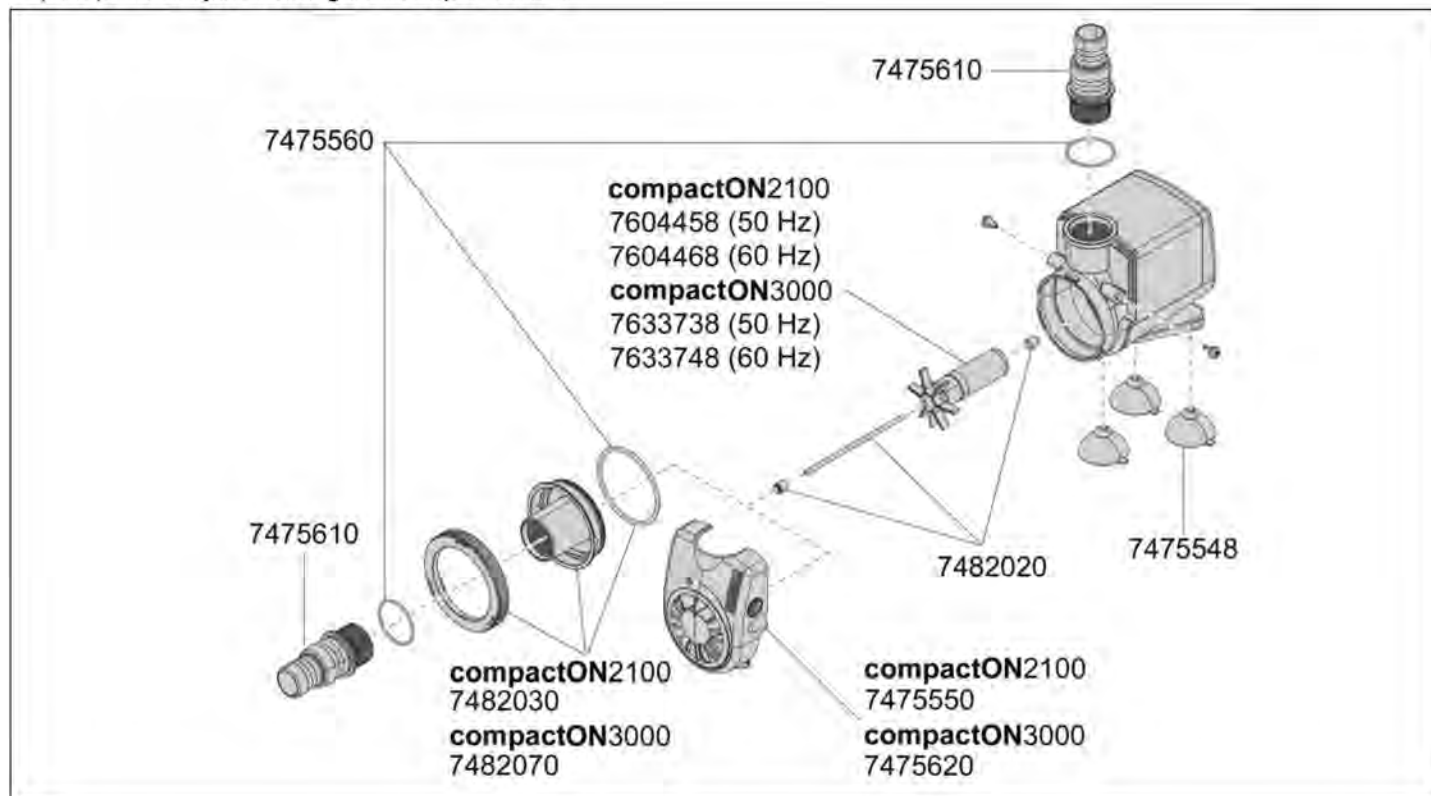

1030 Pump **compactON2100**

1031 Pump **compactON3000**

Spare parts. Subject to change without prior notice.

Order no.	Spare part	1030 / 1031
7475548	Suction cups (4 pieces)	
7475550	Pump cover complete with output regulator and 2 screws compactON2100, type 1030 (underwater operation)	
7475560	Set sealing rings, 1x for pump cover 2x for threaded connector	
7475610	Threaded connector G 1" pressure- or suction side for hose-Ø 19/27 mm (3/4") or Ø 25/35 mm (1")	
7475620	Pump cover complete with output regulator and 2 screws compactON3000 type 1031 (underwater operation)	
7482020	Ceramic-Shaft with bushings	

Order no.	Spare part	1030 / 1031
7482030	Pump cover complete with holding ring, sealing ring and 2 screws for compactON2100, type 1030 (Operating outside water)	
7482070	Pump cover complete with holding ring, sealing ring and 2 screws for compactON3000, type 1031 (Operating outside water)	
7604458	Impeller (50 Hz) compactON2100, type 1030	
7604468	Impeller (60 Hz) compactON2100, type 1030	
7633738	Impeller (50 Hz) compactON3000, type 1031	
7633748	Impeller (60 Hz) compactON3000, type 1031