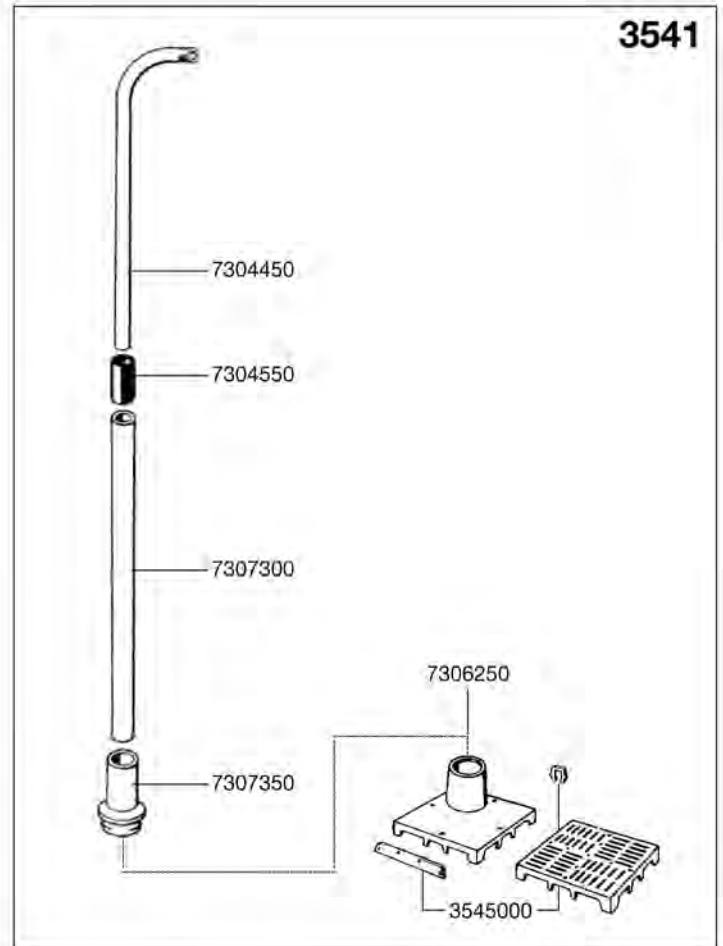

EHEIM

Spare parts. Subject to change without prior notice.

Order no.	Spare part	3540
4003512	Connector tap	
4003940	Hose ø 9 / 12 mm	
4003980	Reducing piece	
4004940	Hose ø 12 / 16 mm	
7271150	Clip (2 pieces)	
7279000	Tubing	
7306250	Connecting plate	
7306450	Connecting pipe	
7306500	Through-flow pipe	
7306550	Snap-in part	
7306600	Adjusting disc (2 pieces)	
7306700	Clamping sleeve	
7306750	Inlet pipe ø 10 mm	