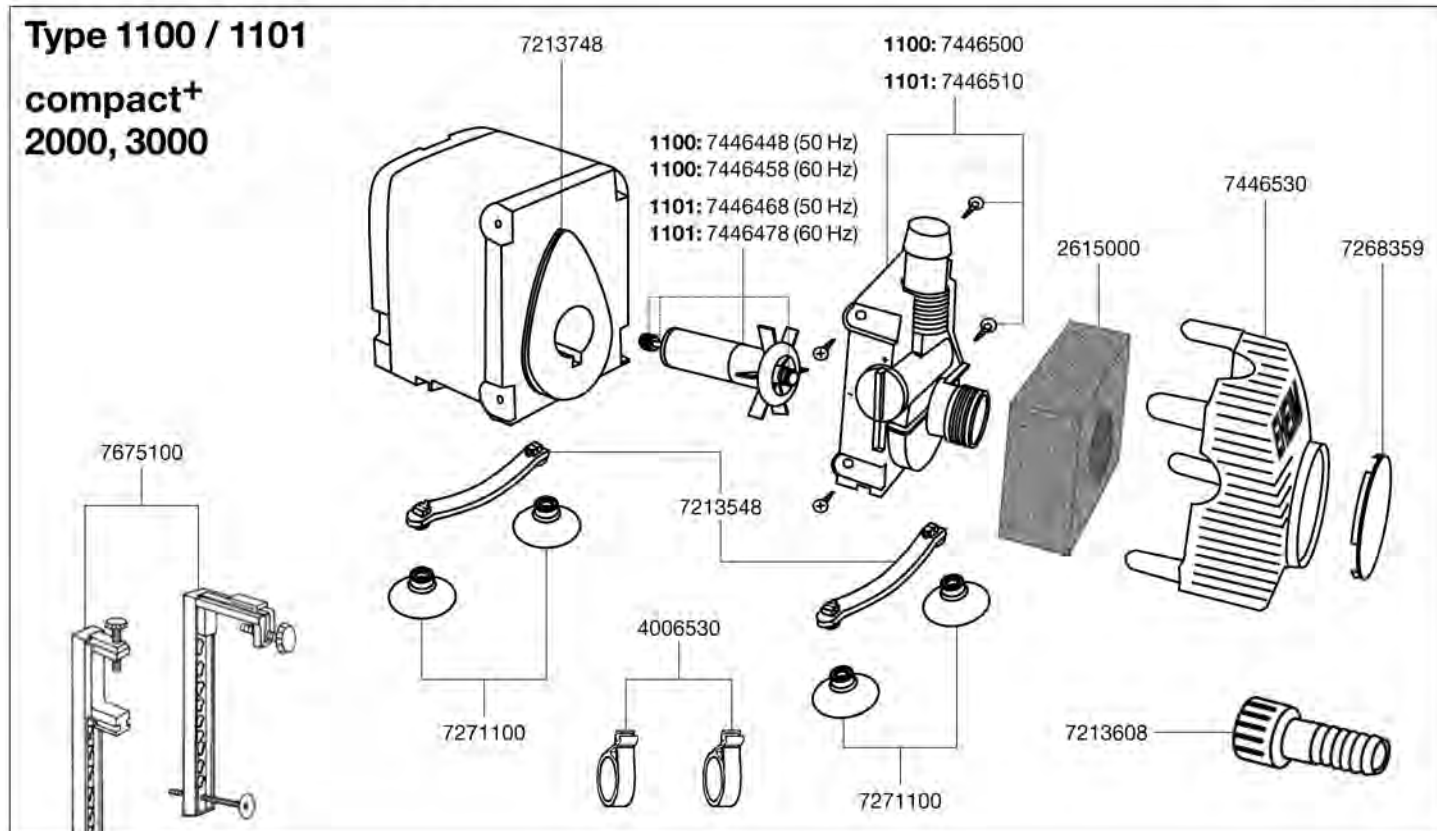

1100 Pump compact+ 2000
1101 Pump compact+ 3000

Spare parts. Subject to change without prior notice.

Order no.	Spare part	1100 / 1101
2615000	Coarse foam (2 pieces)	
4006530	Hose clamp (2 pieces)	
7213548	Attachment sleeves (2 pieces)	
7213608	Threaded connector suction side	
7213748	Sealing ring (2 pieces)	
7268359	Sealing cover	
7271100	Suction cup (4 pieces)	
7446448	Impeller (50 Hz) for compact+ 2000, Type 1100	
7446458	Impeller (60 Hz) for compact+ 2000, Type 1100	

Order no.	Spare part	1100 / 1101
7446468	Impeller (50 Hz) for compact+ 3000, Type 1101	
7446478	Impeller (60 Hz) for compact+ 3000, Type 1101	
7446500	Pump housing complete with sealing ring and 4 screws for compact+ 2000, Type 1100	
7446510	Pump housing complete with sealing ring and 4 screws for compact+ 3000, Type 1100	
7446530	Intake screen with sealing cover	
7675100	Holding brackets