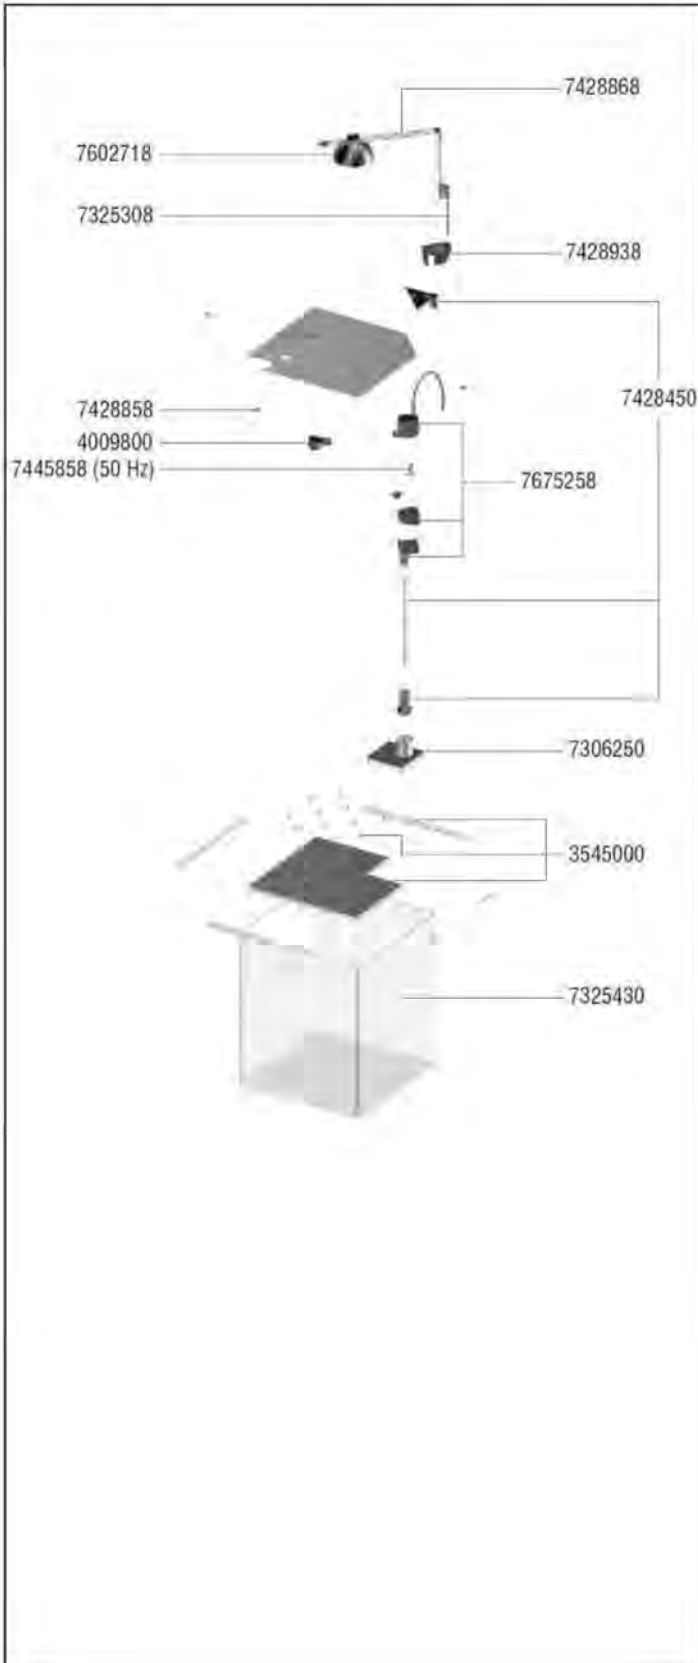

Spare parts. Subject to change without prior notice.

Order no.	spare part	6406
3545000	undergravel filter (6x), side panel & spring-mounted clamps	
4009800	adapter-Set (incl. airstone)	
7306250	adapter plate	
7325308	power supply 100-240 V / 50-60 Hz GB-plug	
7428450	corner cover, PVC pipe & plug-on piece	
7428858	Set hood clips (5x) and rubber feed (4x)	
7428868	lamp holder	
7428938	retaining clip for lamp holder	
7445858	Impeller for 50 Hz	
7602718	powerLED lamp daylight	
7675258	pump compact 300