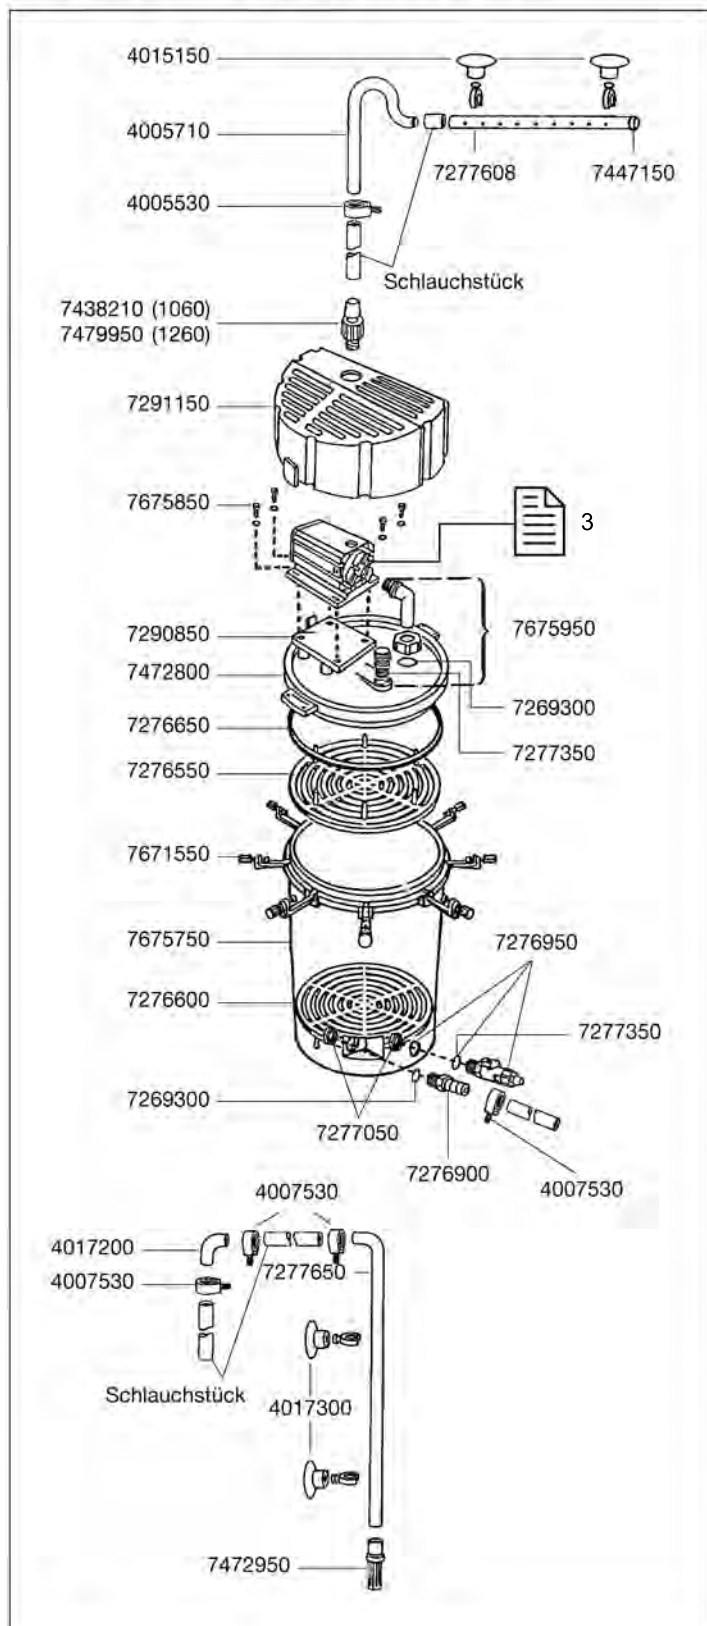

Spare parts. Subject to change without prior notice.

Order no.	Spare part
4005530	Hose clamp (2 pieces)
4005710	Outlet pipe
4005943	Hose, pressure side ø 16/22 mm (3 m)
4007940	Hose, suction side ø 25/34 mm (3 m)
4007530	Hose clamp (2 pieces)
4009560	Set of cleaning brushes (not shown)
4015150	Suction cup with clip
4017200	Elbow connector
4017300	Suction cup with clip
7269300	Sealing ring
7276550	Top lattice screen
7276600	Lower lattice screen
7276650	Sealing ring
7276900	Threaded connector
7276950	Canister drain tap with plastic nut and sealing ring
7277050	Plastic nut (2 pieces)
7277350	Sealing ring
7277608	Outlet jet pipe
7277650	Intake pipe
7290850	Base plate
7291150	Cover
7438210	Threaded connector press. side (1060)
7447150	Set of pipe plugs
7472800	Canister lid
7472900	Filter bag (not shown)
7472950	Inlet strainer
7479950	Threaded connector press. side (1260)
7671550	Lid securing clamp
7675750	Canister with lid securing clamp
7675850	Attachment set complete
7675950	Suction elbow set