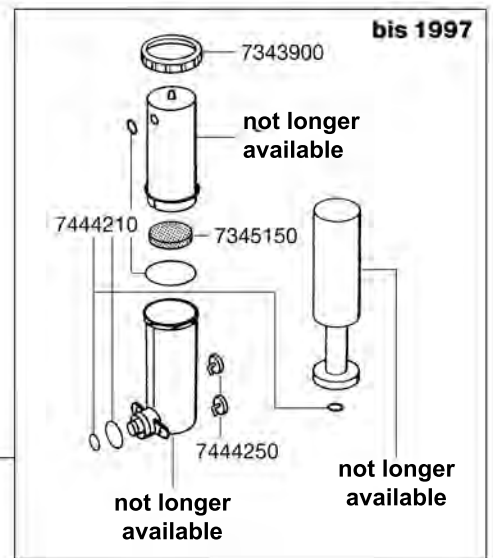

1229 Pump head
2227 Wet/dry external filter
2229 Wet/dry external filter

Spare parts. Subject to change without prior notice.

2227 / 2229