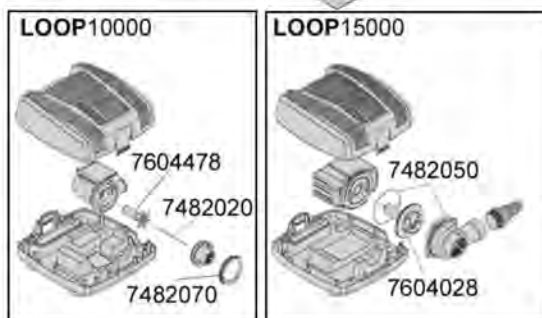

Spare parts. Subject to change without prior notice.