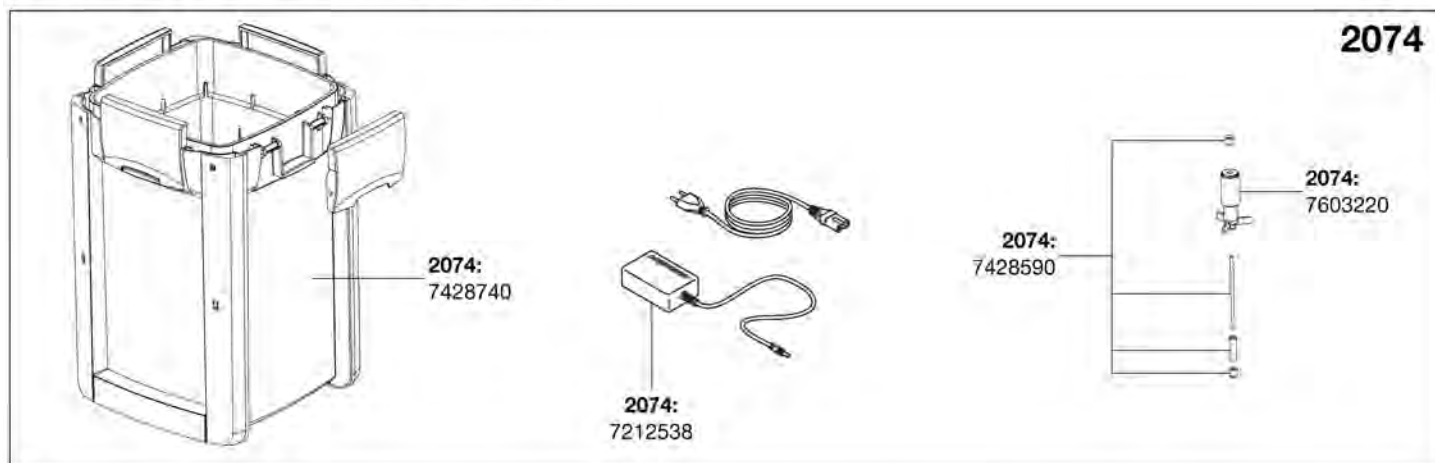

Spare parts. Subject to change without prior notice.

Order no.	Spare part	2071 / 2073 / 2075 / 2171 / 2173
2616710	Set prefilter pad blue (1 x) and fine filter pad white (4 x)	
4005710	Outlet pipe	
4005943	Hose, pressure and suction side ø 16/22 mm (3 m)	
4015150	Suction cup with clip (2 pieces)	
7211548	Filter media container	
7211568	Locking device	
7211708	Lattice screen	
7212258	Hose clamp	
7275808	Intake pipe	
7312698	Rubber feet (4 pieces)	
7343858	Outlet jet pipe	
7428580	Prefilter valve	
7428608	EZ clips complete	
7428680	Set sealing ring for safety adapter	
7428718	Safety adapter with locking lever	
7428728	Floater complete	
7428740	Filter canister with side protection for 2073	
7428750	Filter canister with side protection for 2075	
7428760	Prefilter	
7428770	Set sealing ring for container	

Order no.	Spare part	2071 / 2073 / 2075 / 2171 / 2173
7428780	Pump cover	
7428790	Filter canister with side protection for 2071	
7444390	Shaft with bushings for 2071 / 2073 and 2075	
7447150	Set of pipe plugs	
7471800	Inlet strainer	
7603330	Impeller 50 Hz for 2073 and 2075	
7603340	Impeller 60 Hz for 2073 and 2075	
7603420	Impeller 50 Hz for 2071	
7603350	Impeller 60 Hz for 2071	
7675398	Filter canister complete for 2171 only for freshwater	
7675408	Filter canister complete for 2173 only for freshwater	
Order no.	Spare part	2074
7212538	Transformer	
7428590	Shaft with bushings and distance sleeve	
7428740	Filter canister with side protection for 2074	
7603220	Impeller 60 Hz and 50 Hz (electronic)