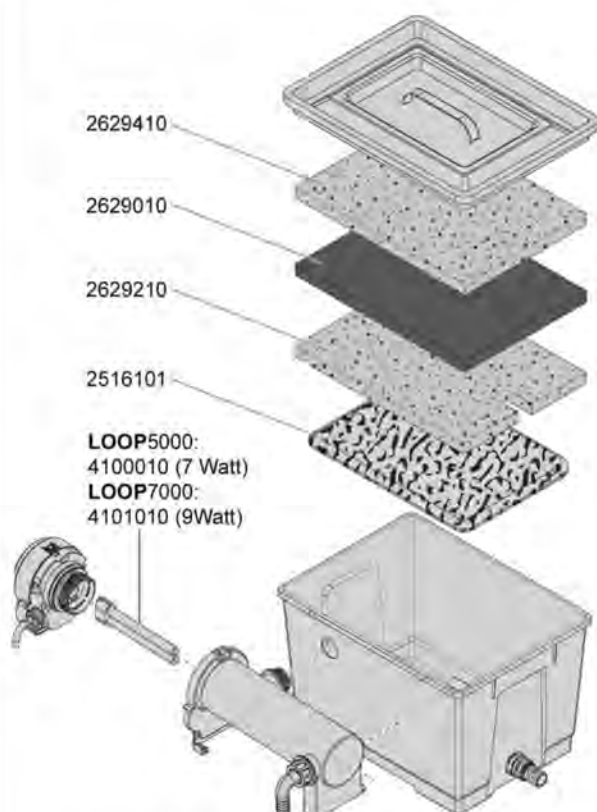

Spare parts. Subject to change without prior notice

LOOP5000:
4100010 (7 Watt)
LOOP7000:
4101010 (9Watt)