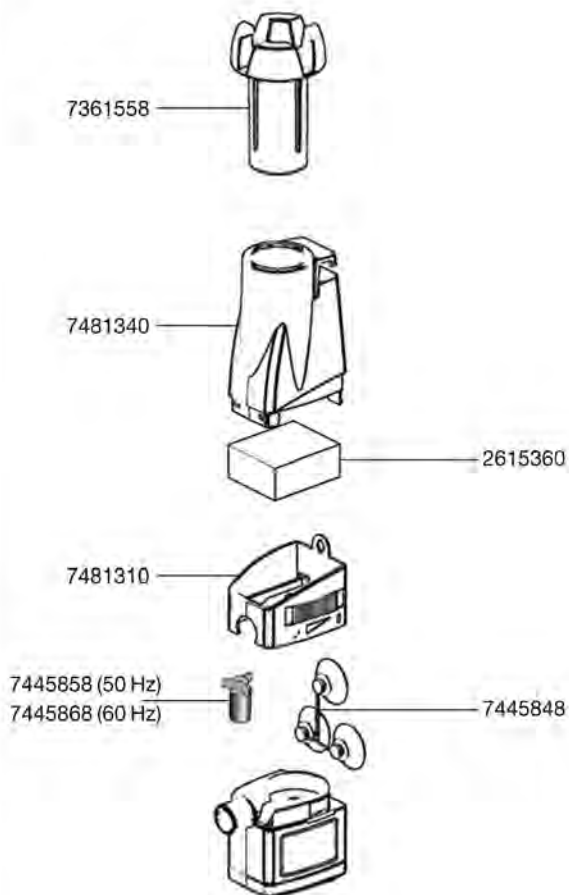

3536

Order no.	Spare part	3535
4014100	Suction cup with clip ø 13 mm (2 pieces)	
4015150	Suction cup with clip ø 17 mm (2 pieces)	
7304550	Hose (2 pieces)	
7329100	Pipe	
7329850	Locking device	
7506000	Lug set	
7506100	Tubing	
7506150	Valve	
7506200	Bottom inlet	
7703500	Intake float	

Order no.	Spare part	3536
2615360	Filter cartridge (2 pieces)	
7361558	Float	
7445848	Suction cup (4 pieces)	
7445858	Impeller 50 Hz	
7445868	Impeller 60 Hz	
7481310	Pump cover with power regulator	
7481340	Float chamber with filter cartridge (1 piece) and cable clip