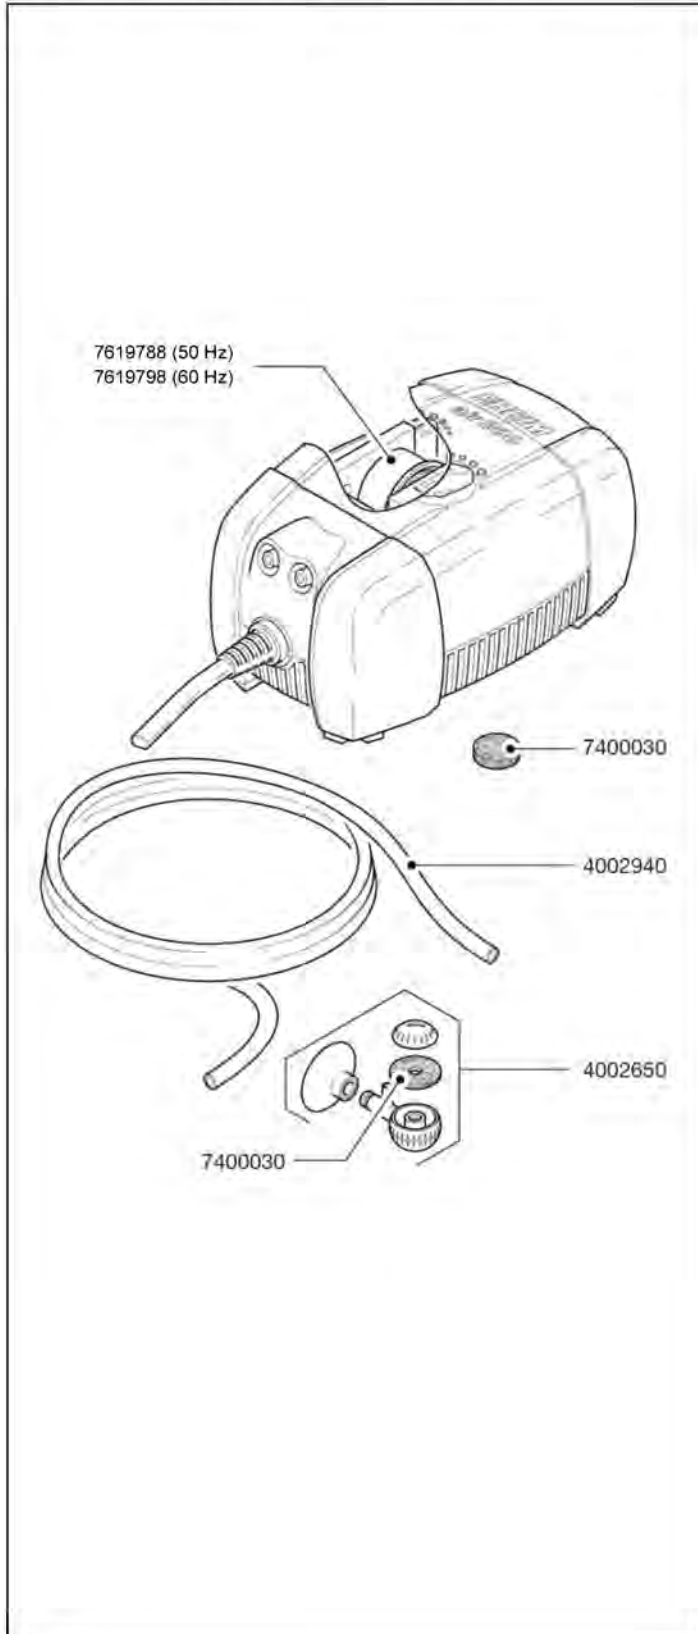

3701 air pump 100
3702 air pump 200
3704 air pump 400

EHEIM
air pump

Spare parts. Subject to change without prior notice.

Order no.	Spare part	3701 / 3702 / 3704
4002940	Hose ø 4/6 mm	
4002650	Air diffuser	
7619788	swing arm 50 Hz with membrane	
7619798	swing arm 60 Hz with membrane	
7400030	Air cleaner and felt wheel (2 pieces)