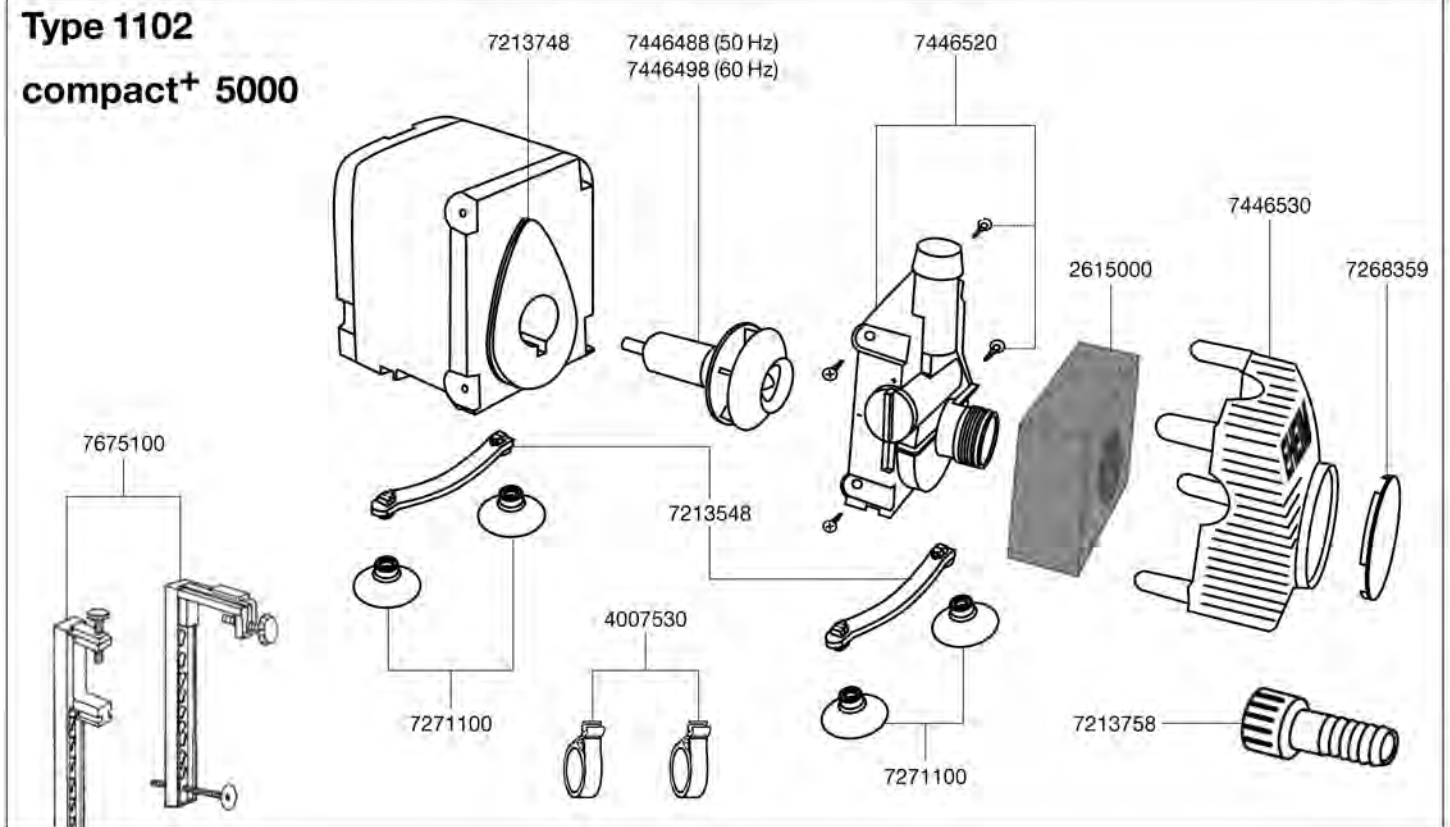

Spare parts. Subject to change without prior notice.

Order no.	Spare part	1102
2615000	Coarse foam (2 pieces)	
4007530	Hose clamp (2 pieces)	
7213548	Attachment sleeves (2 pieces)	
7213758	Threaded connector suction side	
7213748	Sealing ring (2 pieces)	
7268359	Sealing cover	
7271100	Suction cup (4 pieces)	
7446488	Impeller (50 Hz) for compact+ 5000 , Type 1102	
7446498	Impeller (60 Hz) for compact+ 5000 , Type 1102	