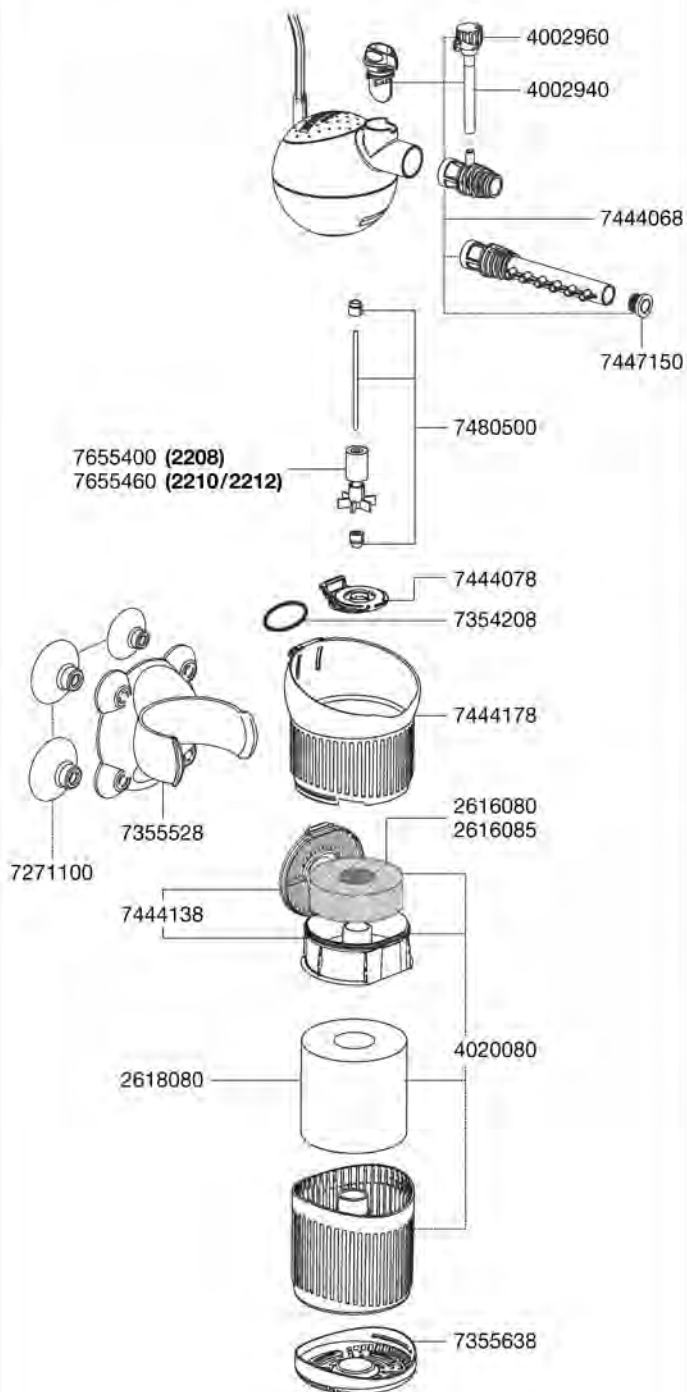

2208 / 2210 / 2212