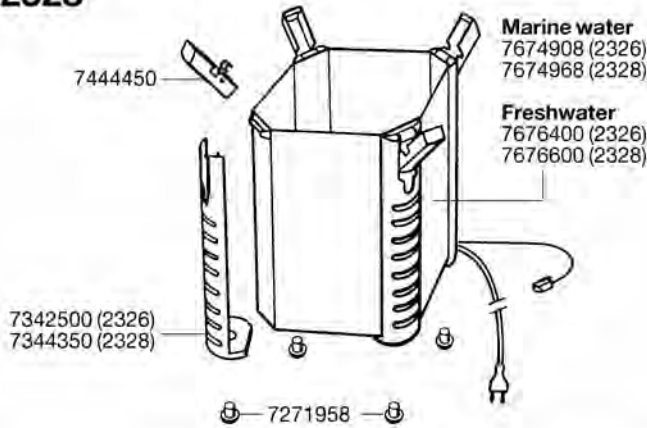

EHEIM
professionel

Spare parts. Subject to change without prior notice.

2326 / 2328

not longer available

Order no.	Spare part	2226 / 2228
2616260	Set of filter pads	
2616265	Set of fine filter pads (3 pieces)	
4004710	Outlet pipe	
4004943	Hose, pressure side ø 12/16 mm (3 m)	
4005943	Hose, suction side ø 16/22 mm (3 m)	
4014100	Suction cup with clip (2 pieces)	
4015150	Suction cup with clip (2 pieces)	
7255058	Sealing ring	
7271958	Rubber feet set (5 pieces)	
7275808	Intake pipe	
7286500	Outlet jet pipe	
7342200	Input connector	
7342358	Locking device for pump cover	
7342500	Side protection (2226/2326)	
7343100	Locking clamp for adapter	
7343150	Sealing gasket	
7343390	Rubber seals (3 pieces)	
7343400	Cleaning plug for pump head	
7344050	Lattice screen	
7344100	Screws (4 pieces)	
7344350	Side protection (2228/2328)	
7444100	Hose clamp	
7444200	Set of sealing rings for adapter	
7444300	Pump cover	
7444400	Shaft with bushings	