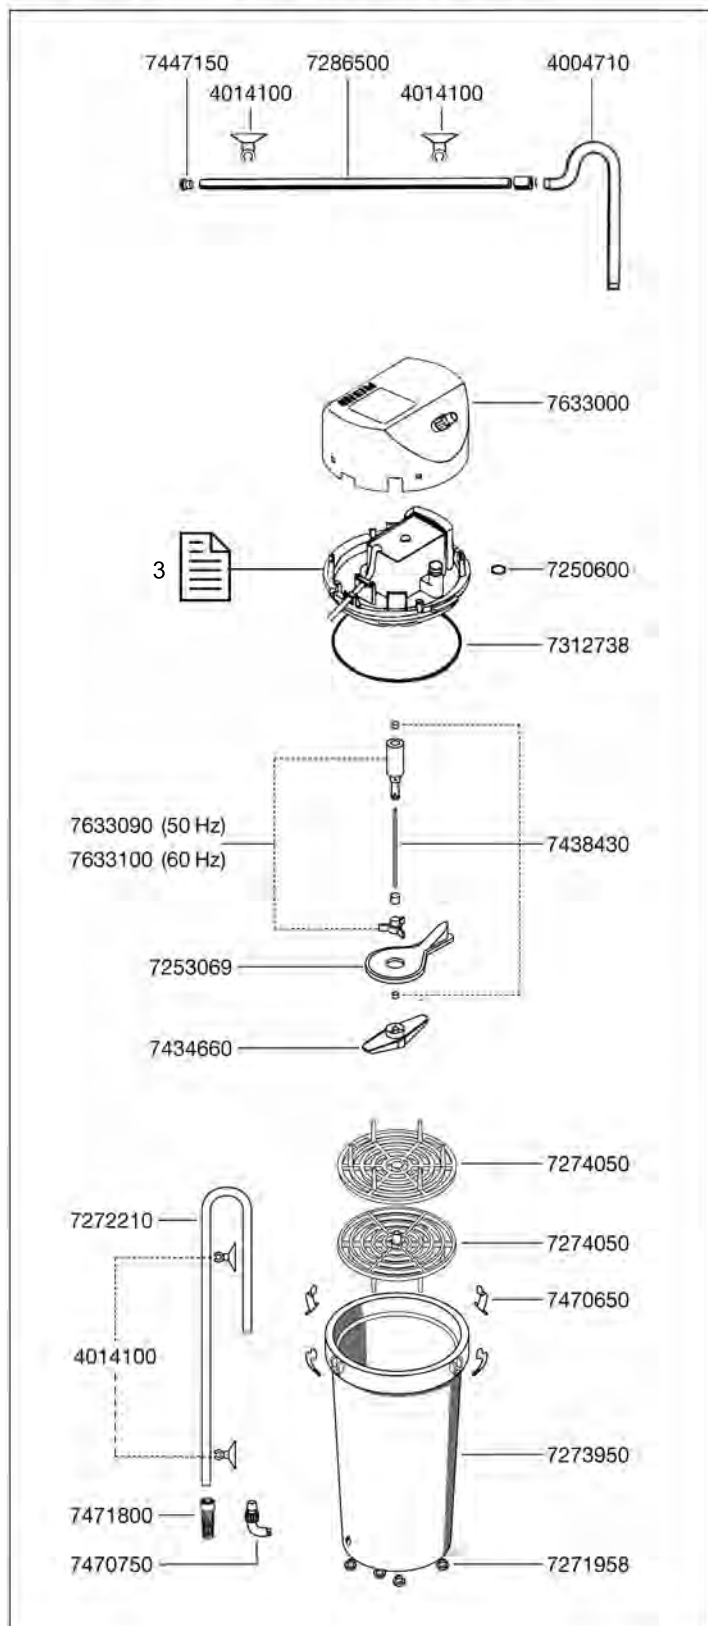

1215 Pump head

2215 External filter – classic 350

Spare parts. Subject to change without prior notice.

Order no.	Spare part
4004710	Outlet pipe
4004943	Hose, pressure and suction side ø 12/16 mm (3 m)
4009560	Set of cleaning brushes (not shown)
4014100	Suction cup with clip ø 13 mm (2 pieces)
7250600	Sealing ring (2 pieces)
7253069	Pump cover
7271958	Rubber feet set (5 pieces)
7272210	Intake pipe
7273950	Canister
7274050	Lattice screen
7286500	Outlet jet pipe
7312738	Sealing ring
7400008	Filter bag (not shown)
7434660	Securing piece with bushing
7438430	Shaft with bushings
7447150	Set of pipe plugs
7470650	Spring clip (4 pieces)
7470750	Threaded connector
7471800	Inlet strainer
7633000	Cover
7633090	Impeller 50 Hz – from series 88011
7633100	Impeller 60 Hz – from series 88011