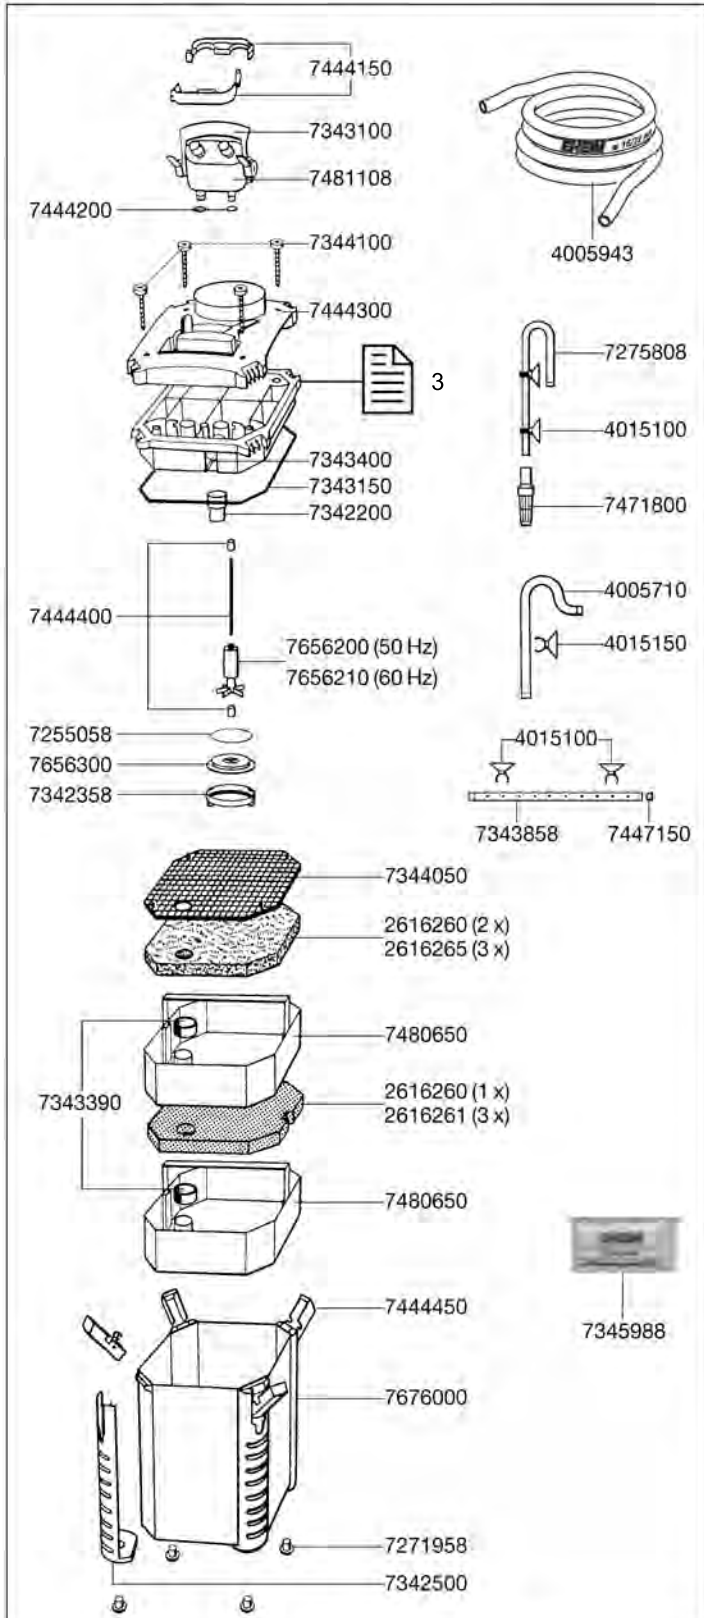

1228 Pump head

2426 External filter eXperience 350

Spare parts. Subject to change without prior notice.

Order no.	Spare part	2426
2616260	Set of filter pads (1 x blue, 2 x white)	
2616261	Coarse filter pads (3 pieces)	
2616265	Set of fine filter pads (3 pieces)	
4005710	Outlet pipe	
4005943	Hose, pressure side and suction side ø 16/22 mm (3 m)	
4015150	Suction cup with clip (2 pieces)	
7255058	Sealing ring	
7271958	Rubber feet set (5 pieces)	
7275808	Intake pipe	
7342200	Input connector	
7342358	Locking device for pump cover	
7342500	Side protection	
7343100	Locking clamp for adapter	
7343150	Sealing gasket	
7343390	Rubber seals (3 pieces)	
7343400	Cleaning plug for pump head	
7343858	Outlet jet pipe	
7344050	Lattice screen	
7344100	Screws (4 pieces)	
7345988	Vaseline	
7444150	Hose clamp	
7444200	Set of sealing rings for adapter	
7444300	Pump cover	
7444400	Set shaft with bushings	
7444450	EZ clips	
7447150	Set of pipe plugs	
7471800	Inlet strainer	
7480650	Filter media container	
7481108	Adapter complete	
7656200	Impeller 50 Hz	
7656210	Impeller 60 Hz	
7656300	Pump cover complete with O-ring and bushings	
7676000	Filter canister complete with side protection and rubber feet