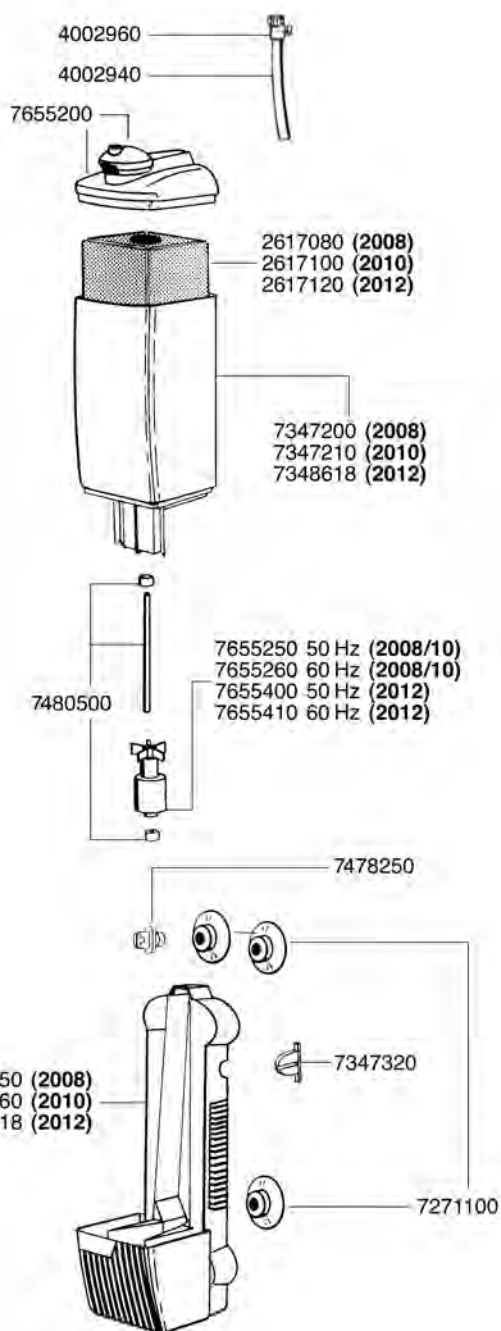

2008/2010/2012

Order no.	Spare part
2617080	Filter cartridge (2 pieces)
2617100	Filter cartridge (2 pieces)
2617120	Filter cartridge (2 pieces)
4002940	Hose ø 4/6 mm
4002960	Air regulating clamp
7271100	Suction cup (4 pieces)
7347200	Filter body for 2008
7347210	Filter body for 2010
7347320	Locking piece (2 pieces)
7347450	Back panel without motor housing for 2008
7347460	Back panel without motor housing for 2010
7348618	Filter body for 2012
7348818	Back panel without motor housing for 2012
7478250	Attachment lug (4 pieces)
7480500	Shaft with bushings
7655200	Filter body lid complete with diffusor and regulating jet
7655250	Impeller (50 Hz) for 2008/2010
7655260	Impeller (60 Hz) for 2008/2010
7655400	Impeller (50 Hz) for 2012
7655410	Impeller (60 Hz) for 2012