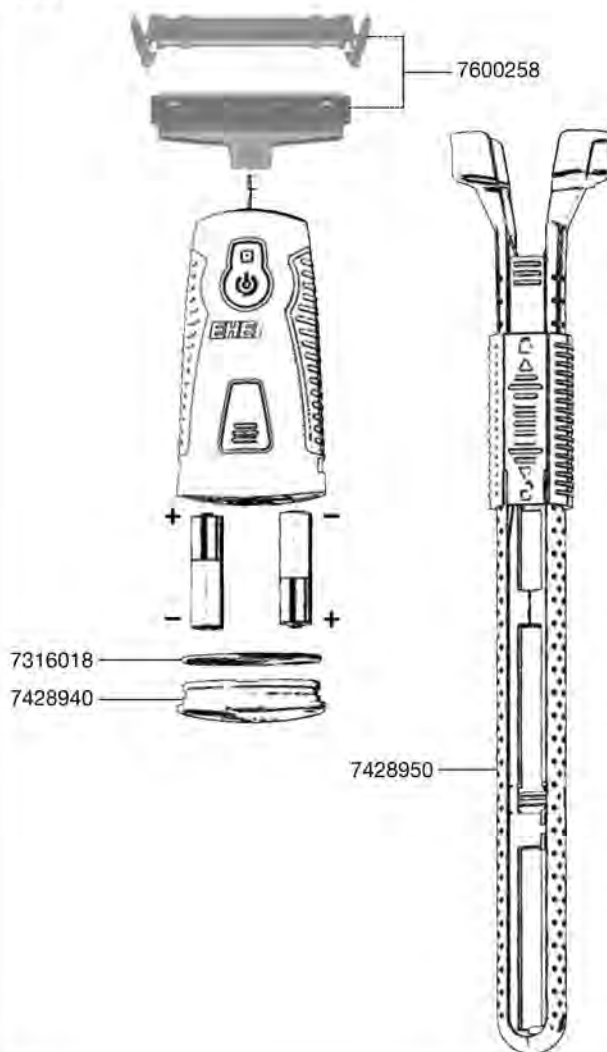

3533

Order no.	Spare part	3531
7313028	Sealing ring (2 pieces)	_____
7313078	Impeller	_____
7313118	Suction nozzle	_____
7313128	Extension nozzle	_____
7313148	Upper cover	_____
7313158	Lower cover	_____
7477528	Compl. cover for battery compartment	_____
7655378	Complete filter element	_____

Order no.	Spare part	3533
7316018	Sealing ring	_____
7428940	Body lid complete with sealing ring	_____
7428950	Grip complete	_____
7600258	Blade holder with blade guard (3 pieces)	_____