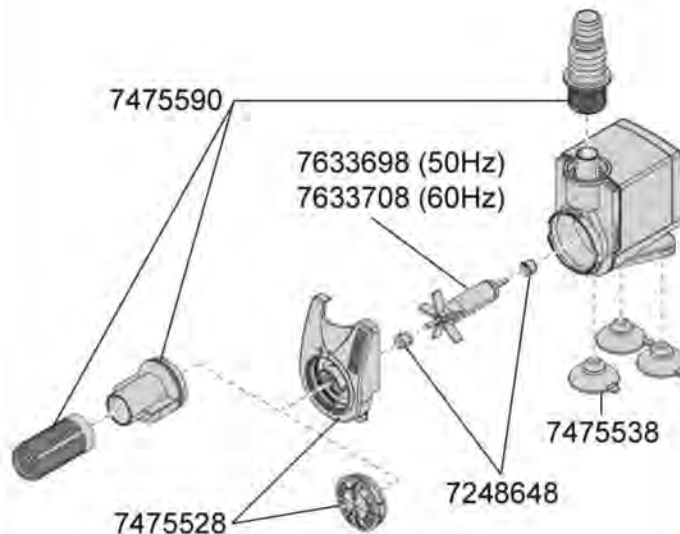

1020 Pump compactON300
1021 Pump compactON600
1022 Pump compactON1000

Spare parts. Subject to change without prior notice.

compactON300, 600

compactON1000

Order no.	Spare part	1020 / 1021
7475508	Pump Housing complete with output regulator	
7475518	Suction cups (3 pieces)	
7475580	Connection set consisting of inlet strainer, connection-piece und threaded connector	
7633658	Impeller (50 Hz) compactON300 , type 1020	
7633668	Impeller (60 Hz) compactON300 , type 1020	
7633678	Impeller (50 Hz) compactON600 , type 1021	
7633688	Impeller (60 Hz) compactON600 , type 1021	