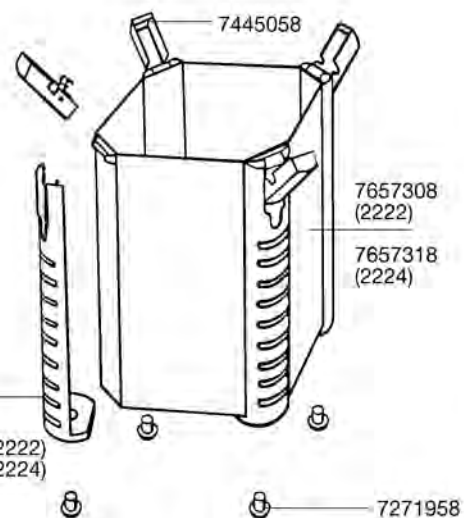

1224 Pump head

2222 External filter *professionnel* 150

2224 External filter *professionnel* 250

Spare parts. Subject to change without prior notice.

2222 / 2224