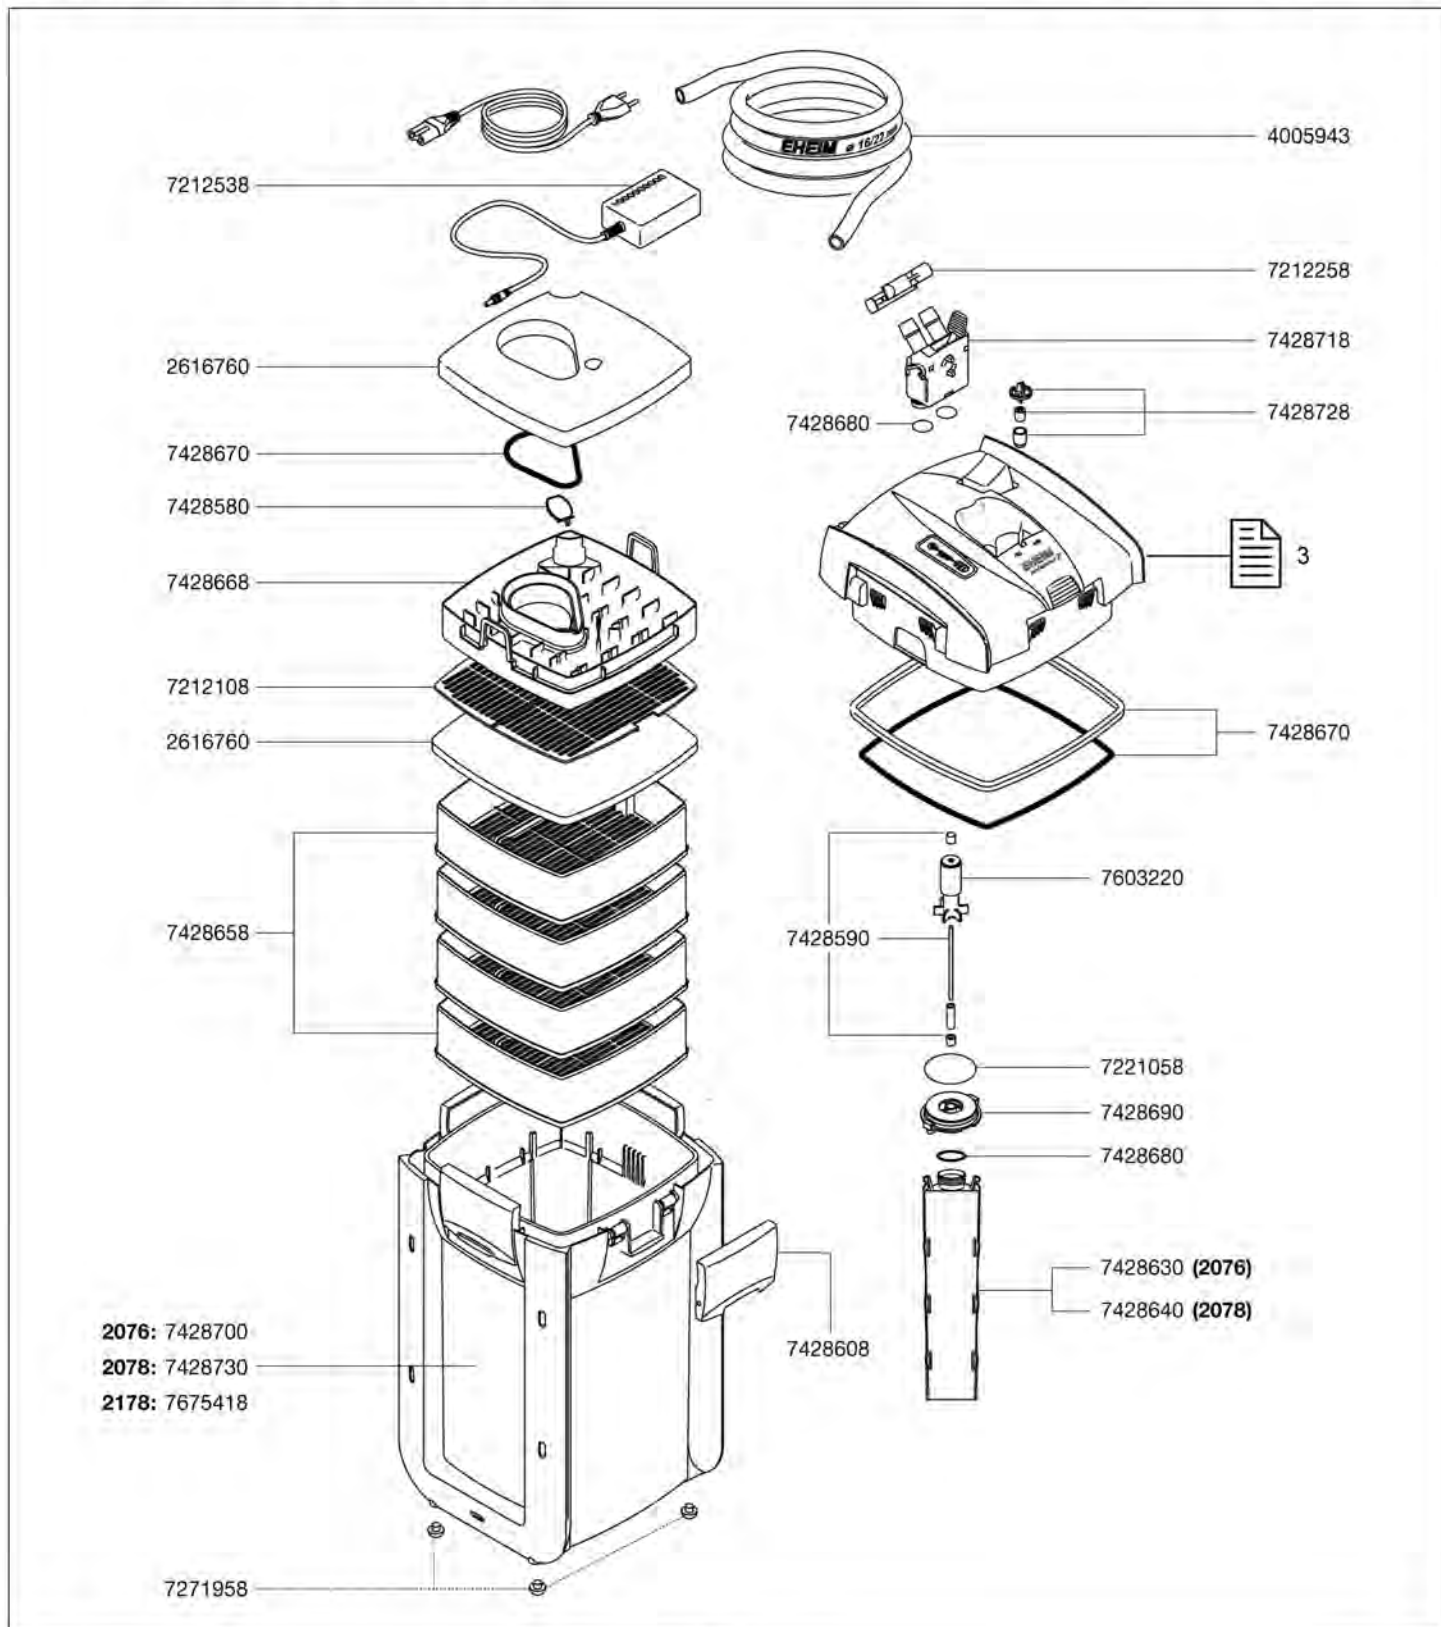

Spare parts. Subject to change without prior notice.