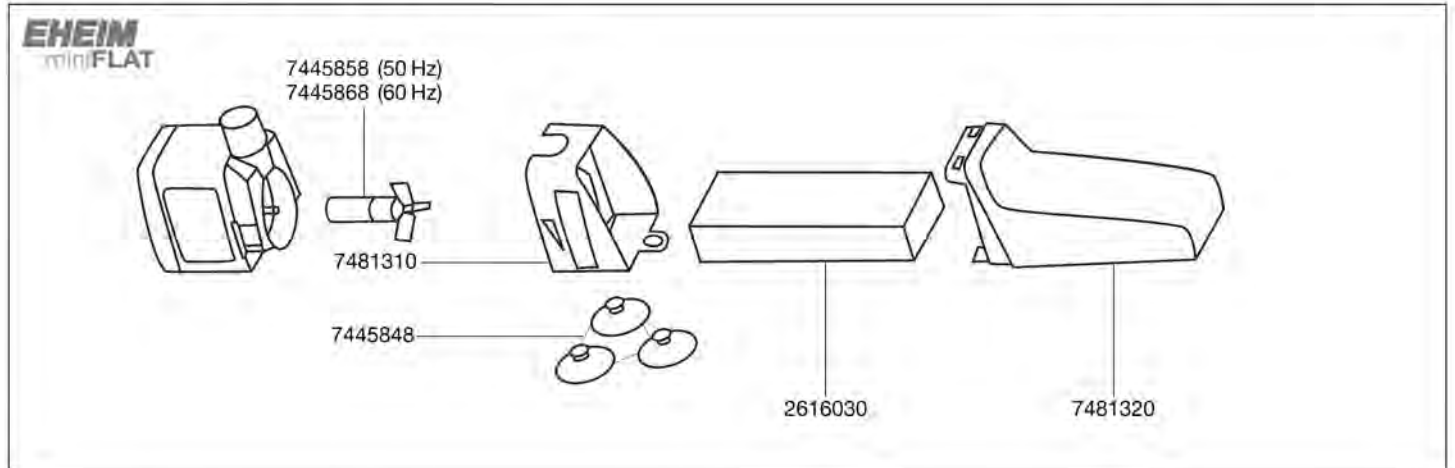

2203 Shallow water filter **EHEIM**
miniFLAT

2204 Internal filter **EHEIM**
miniUP

EHEIM
miniFLAT

EHEIM
miniUP

Spare parts. Subject to change without prior notice.

Order no.	Spare part
2616030	Filter cartridge (2 pieces)
7445848	Suction cup (4 pieces)
7445858	Impeller (50 Hz)
7445868	Impeller (60 Hz)
7481310	Pump cover with power regulator
7481320	Filter basket with filter cartridge (1 piece) for miniFLAT
7481330	Filter basket with filter cartridge (2 pieces) for miniUP