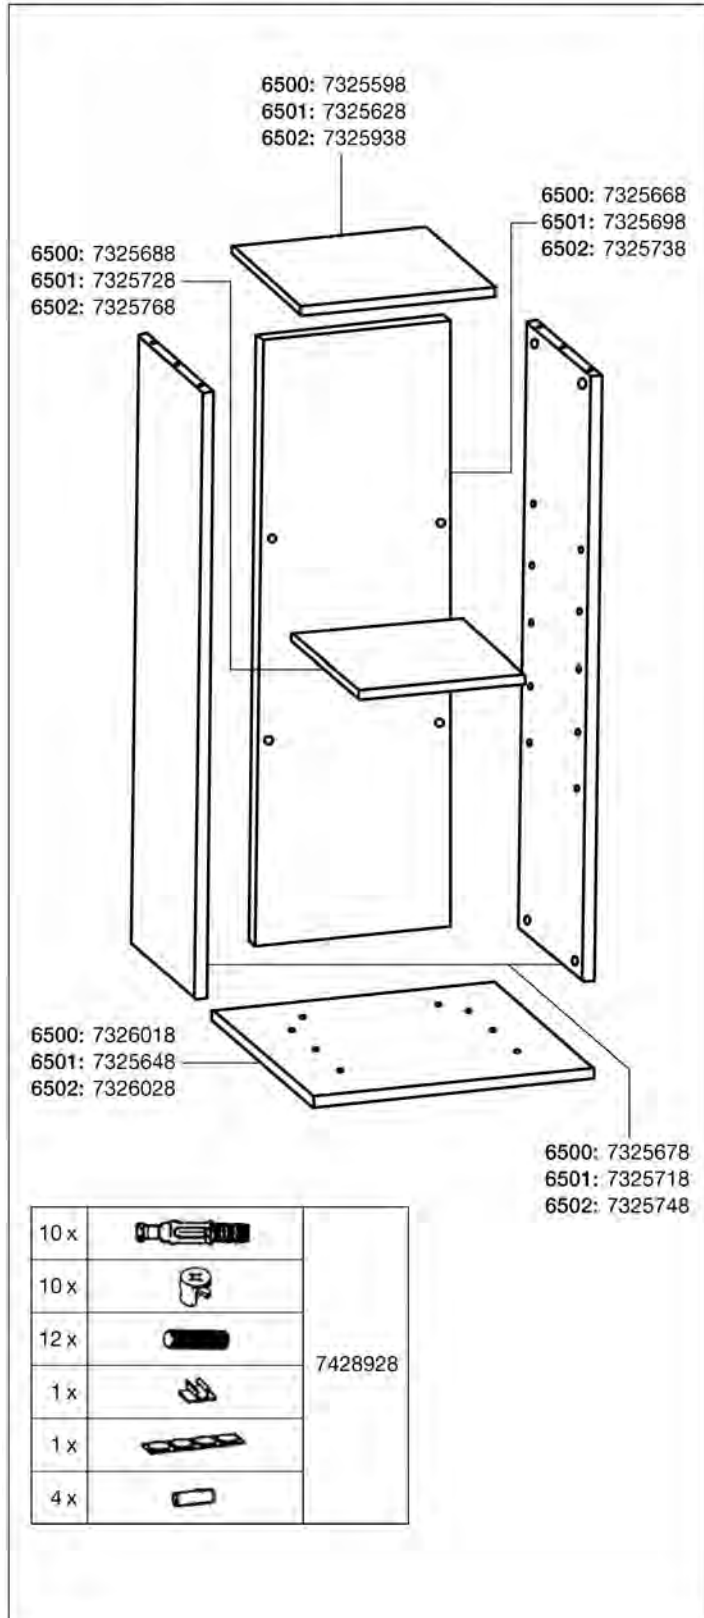

Spare parts. Subject to change without prior notice.