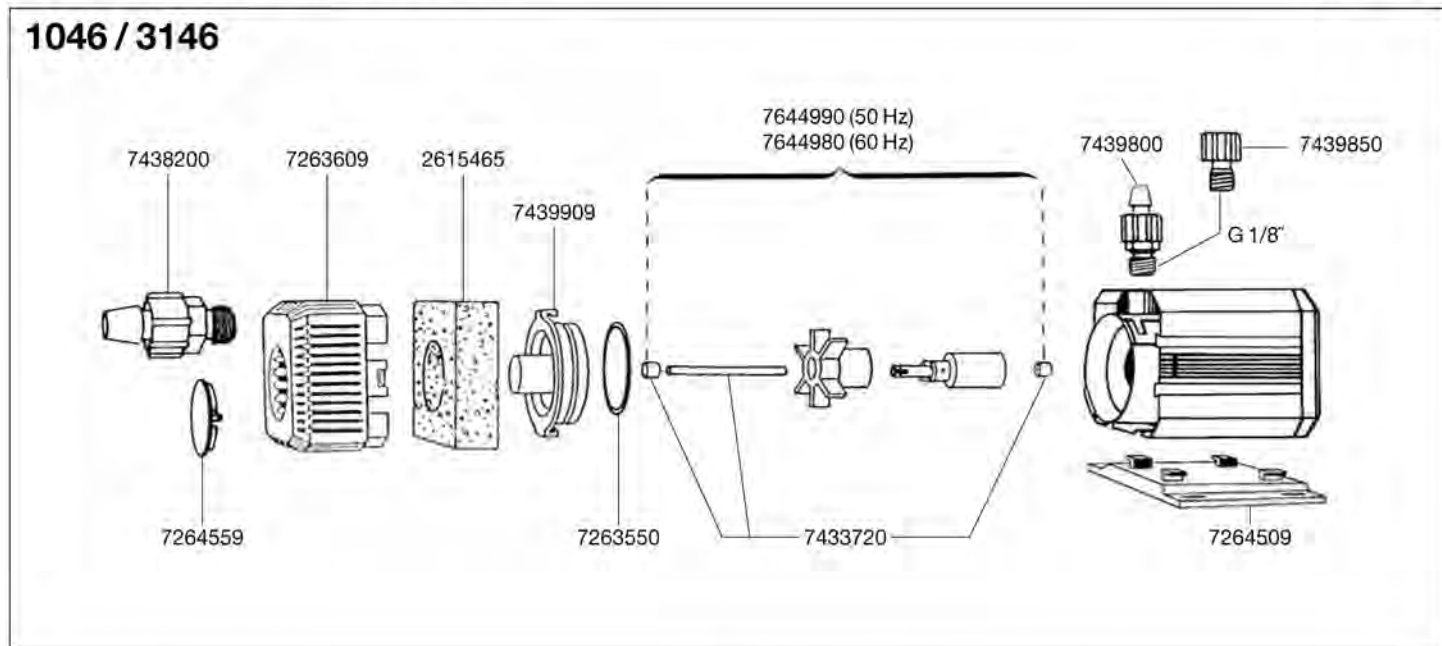

1046 Universal pump 3146 Fountain set

Spare parts. Subject to change without prior notice.

Order no.	Spare part
2615465	Coarse foam (2 pieces)
4009560	Set of cleaning brushes (not shown)
7263550	Sealing ring (2 pieces)
7263609	Intake screen
7264509	Mounting plate
7264559	Sealing cover

Order no.	Spare part
7433720	Shaft with bushings
7438200	Threaded connector suction side
7439800	Threading connector pressure side
7439850	Adapter with sealing ring
7439909	Pump cover
7644980	Impeller (60 Hz) complete with shaft and bushings
7644990	Impeller (50 Hz) complete with shaft and bushings