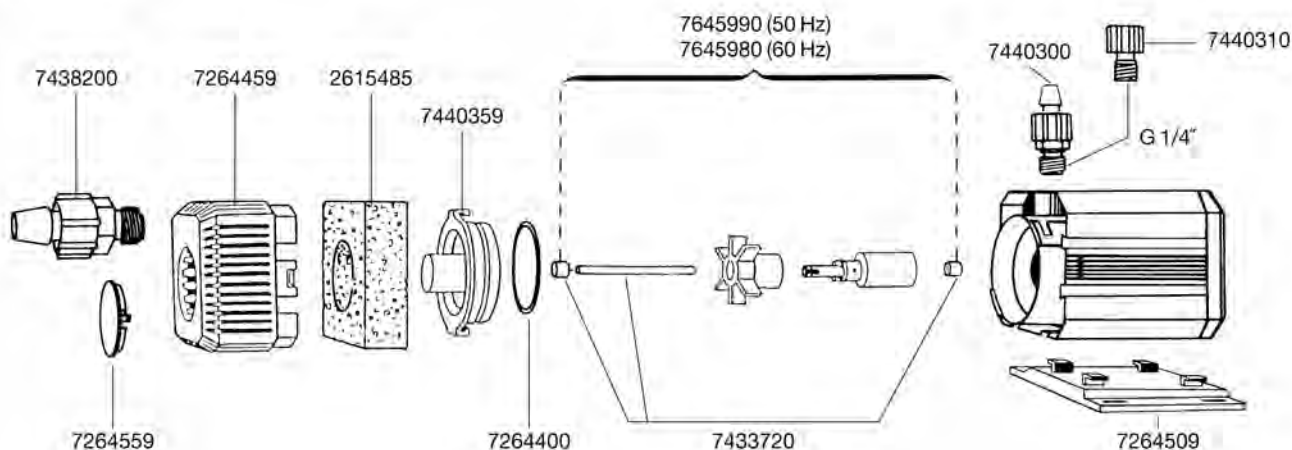

1048 Universal pump

3148 Fountain set

EHEIM

Spare parts. Subject to change without prior notice.

1048 / 3148

Order no.	Spare part	1048 / 3148
2615485	Coarse foam (2 pieces)	
4009560	Set of cleaning brushes (not shown)	
7264400	Sealing ring (2 pieces)	
7264459	Intake screen	
7264509	Mounting plate	
7264559	Sealing cover	