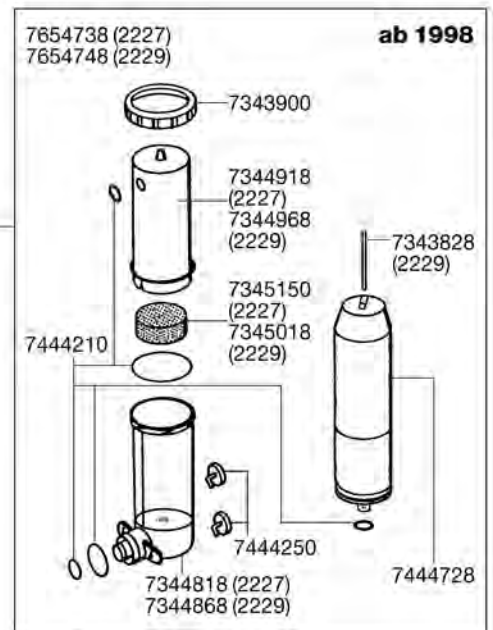

1229 Pump head
2227 Wet/dry external filter
2229 Wet/dry external filter

Spare parts. Subject to change without prior notice.

2227 / 2229