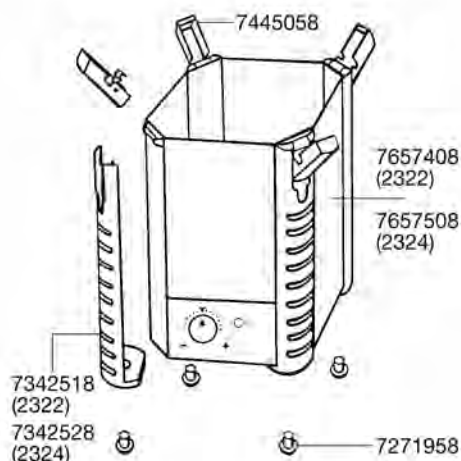

2224 External filter *professionel* **250**

2322 Thermofilter

2324 Thermofilter

EHEIM
professionel

Spare parts. Subject to change without prior notice.

2322 / 2324

Order no.	Spare part	2222 / 2224
2616220	Set of filter pads	
2616225	Set of fine filter pads	
4004710	Outlet pipe	
4004943	Hose, pressure and suction side ø 12/16 mm (3 m)	
4014100	Suction cup with clip (2 pieces)	
7271958	Rubber feet set (5 pieces)	
7272210	Intake pipe	
7286500	Outlet jet pipe	
7342378	Insert	
7342518	Side protection 2222 / 2322	
7342528	Side protection 2224 / 2324	
7343118	Locking clamp for adapter	
7343168	Sealing gasket	
7343390	Rubber seals (3 pieces)	
7343418	Cleaning plug for pump head	