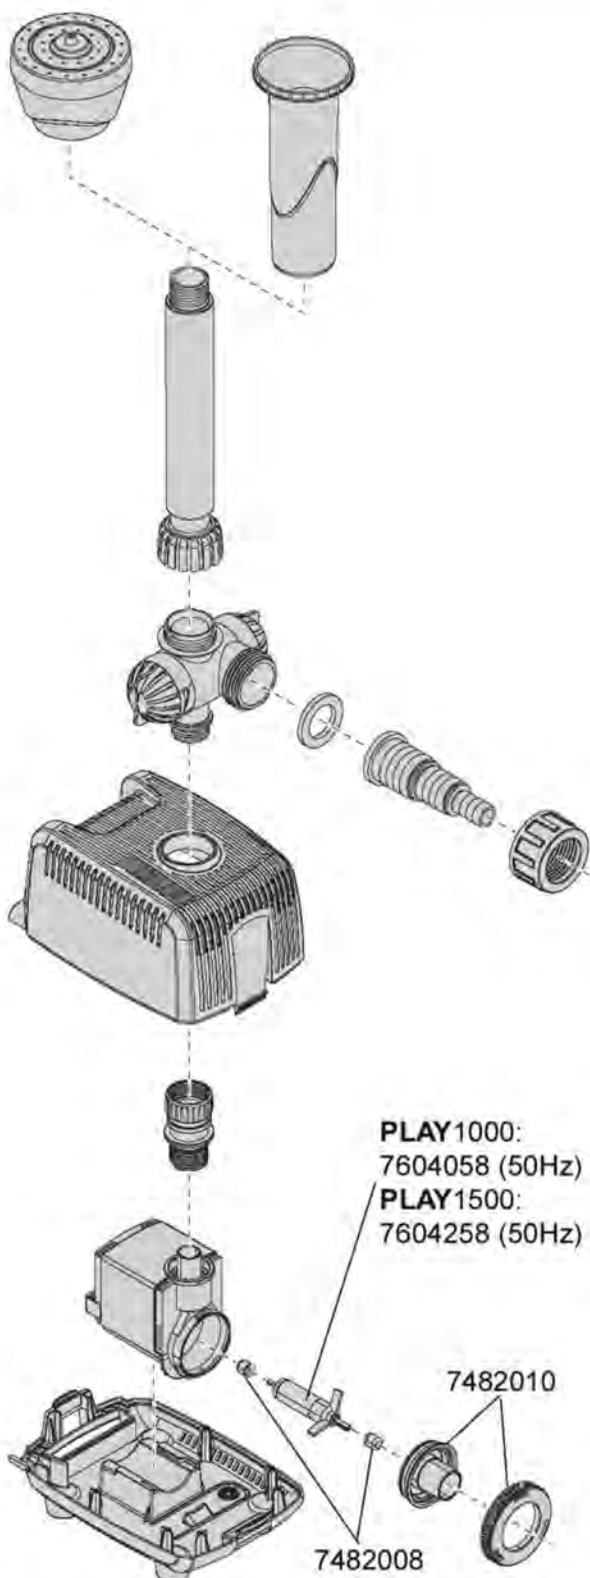

5100 Water feature pump PLAY1000

5101 Water feature pump PLAY1500

Spare parts. Subject to change without prior notice

Order no.	Spare part	5100/5101
7482008	Ceramic bush with dampening rubber (2 pieces)	
7482010	Pump cover with ceramic bush, sealing ring and locking ring	
7604058	Impeller (50Hz) with ceramic shaft for PLAY1000, type 5100	
7604258	Impeller (50Hz) with ceramic shaft for PLAY1500, type 5101