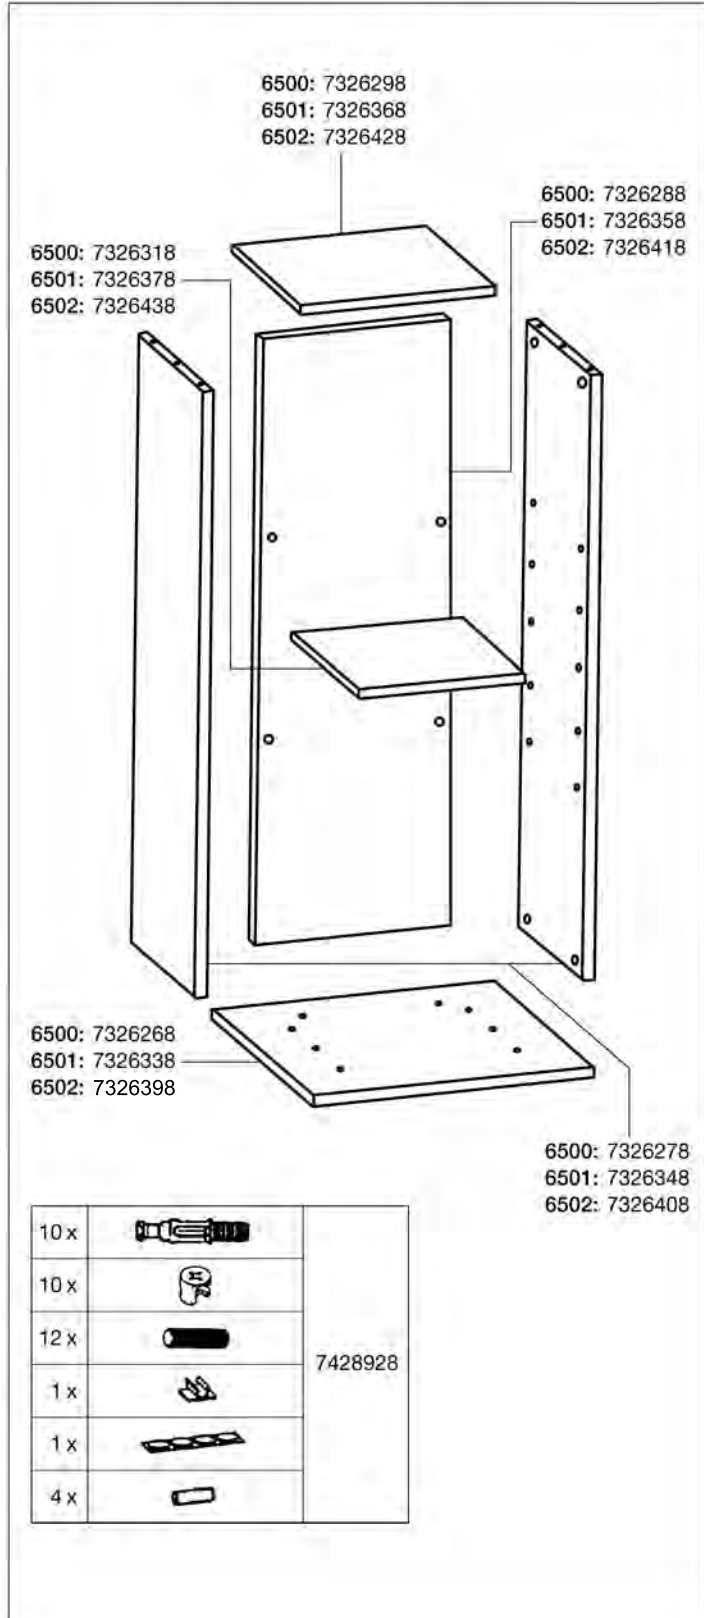

Spare parts. Subject to change without prior notice.