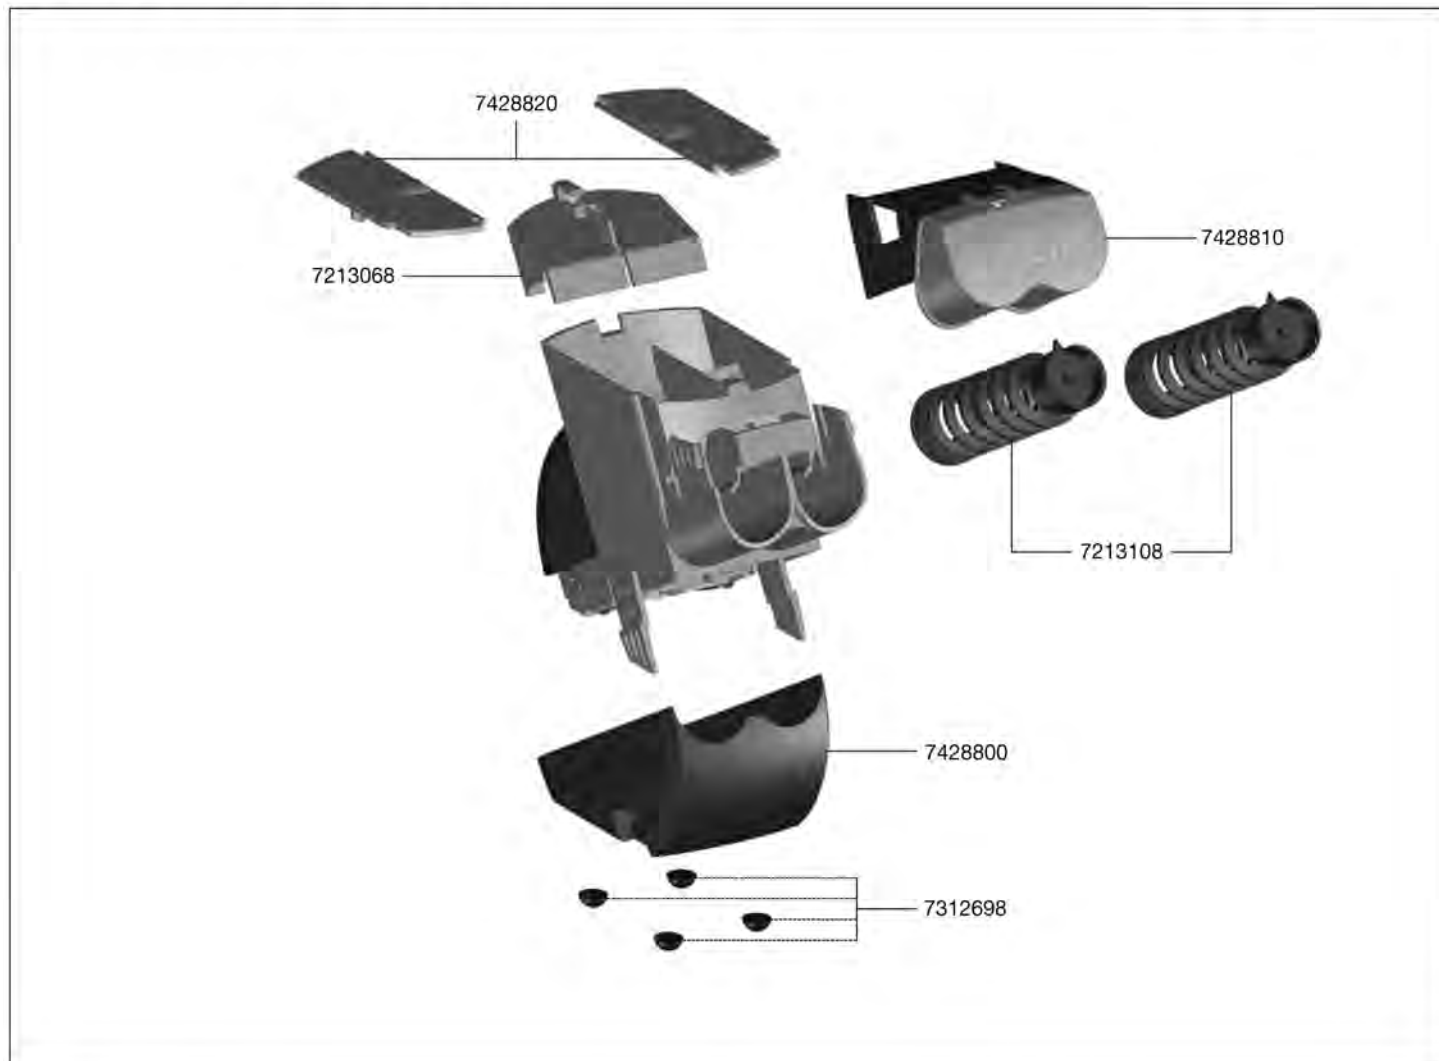

Spare parts. Subject to change without prior notice.

Order no.	Spare part
7213068	Canister insert
7213108	Spiral
7312698	Rubber feet set (4 pieces)

Order no.	Spare part
7428800	Battery case complete (without batteries)
7428810	Stop valve with holder
7428820	Canister lid left and right