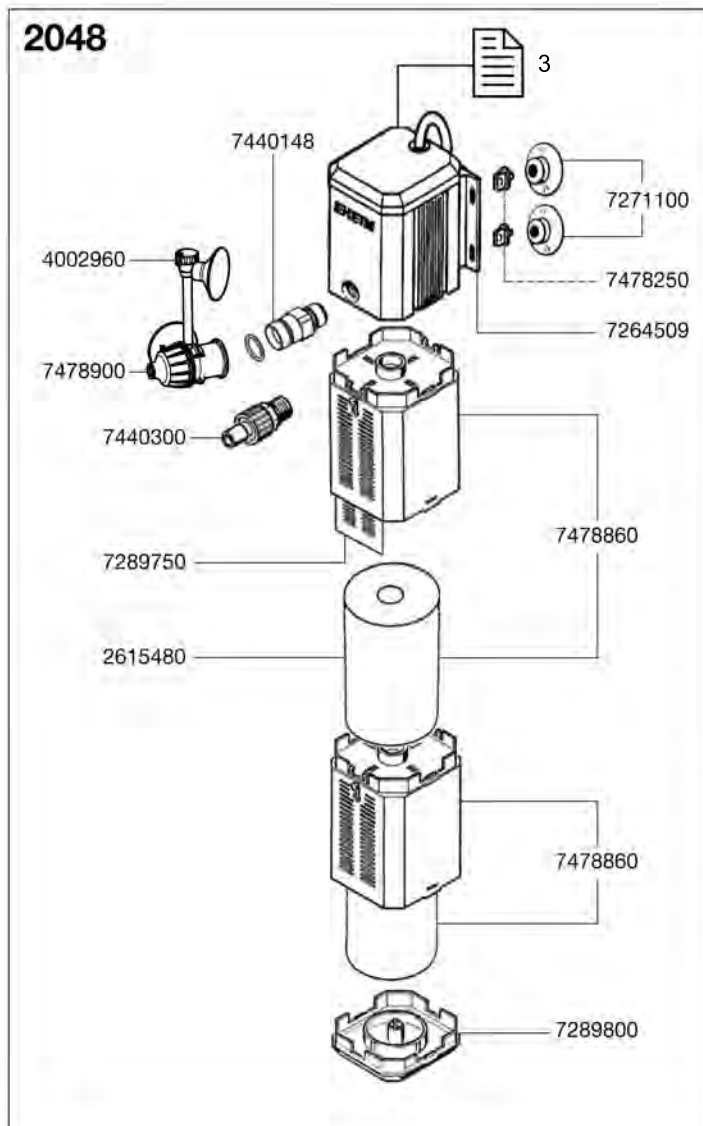

Spare parts. Subject to change without prior notice.

Order no.	Spare part	1048 / 3148
2615485	Coarse foam (2 pieces)	
4002960	Air regulating clamp for hose	
4009560	Set of cleaning brushes (not shown)	
7264400	O-ring (2 pieces)	
7264509	Mounting plate	
7271100	Suction cup (4 pieces)	
7289750	Sliding valve	
7289800	Filter bottom	
7433710	Shaft with bushings for 2048	
7440148	Adapter for Installation Kit	
7440300	Threaded connector pressure side	
7440359	Pump cover with bushing	
7478250	Attachment lug (4 pieces)	
7478860	Filter body with cartridge	
7478900	Diffusor	
7645950	Impeller (50 Hz) complete with shaft and bushings	
7645960	Impeller (60 Hz) complete with shaft and bushings	