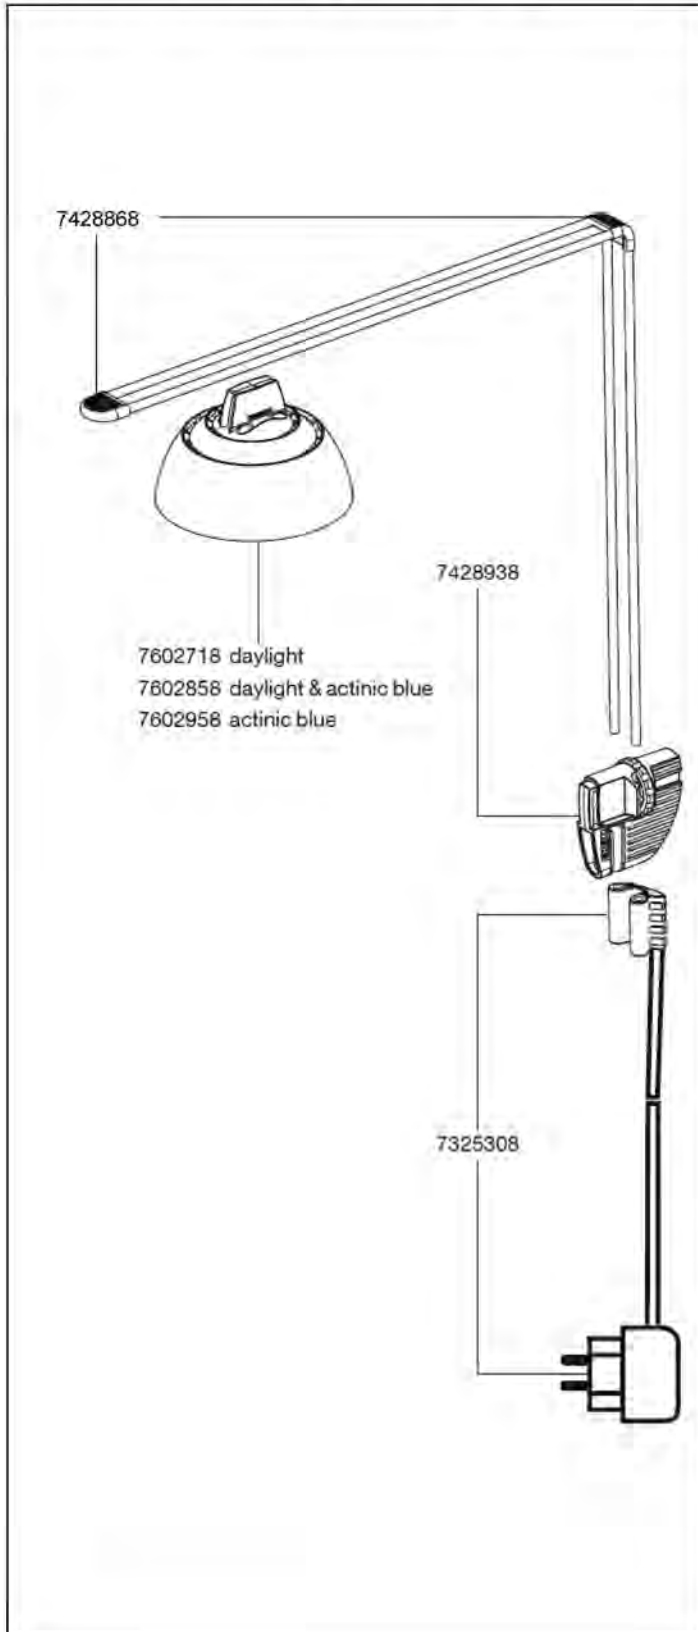

6471 powerLED daylight
 6471 powerLED actinic blue
 6471 powerLED daylight & actinic blue

EHEIM
 powerLED

Spare parts. Subject to change without prior notice.

Order no.	Spare part	6471
7325308	Transformer 100-240 V / 50-60 Hz Europe plug	
7428868	Parts for lamp holder	
7428938	Clamp for lamp holder	
7602718	LED lamp daylight	
7602858	LED lamp daylight & actinic blue	
7602958	LED lamp actinic blue	