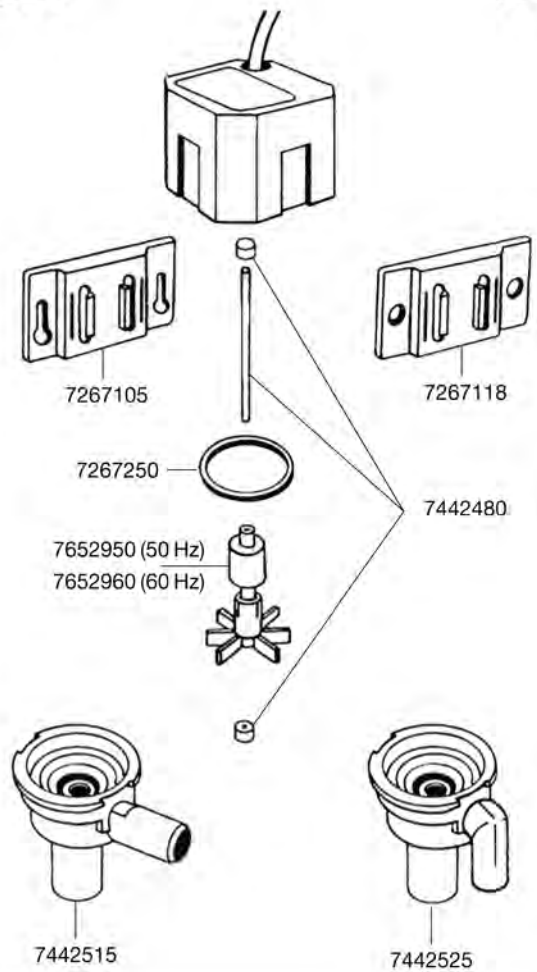

100521

100550

Order no.	Spare part
4002940	Hose $\varnothing$ 4 / 6 mm
4002960	Air regulating clamp
4003660	Diffusor
4009560	Set of cleaning brushes (not shown)
7267105	Mounting plate for 100501 and 100521
7267118	Mounting plate for 100550
7267250	Sealing ring (2 pieces)

Order no.	Spare part
7267600	Inlet strainer for 100501
7271100	Suction cup (4 pieces)
7442480	Shaft with bushings
7442515	Cover for 100501 / 100521
7442525	Cover for 100550
7478250	Attachment lug (4 pieces)
7652950	Impeller (50 Hz)
7652960	Impeller (60 Hz)