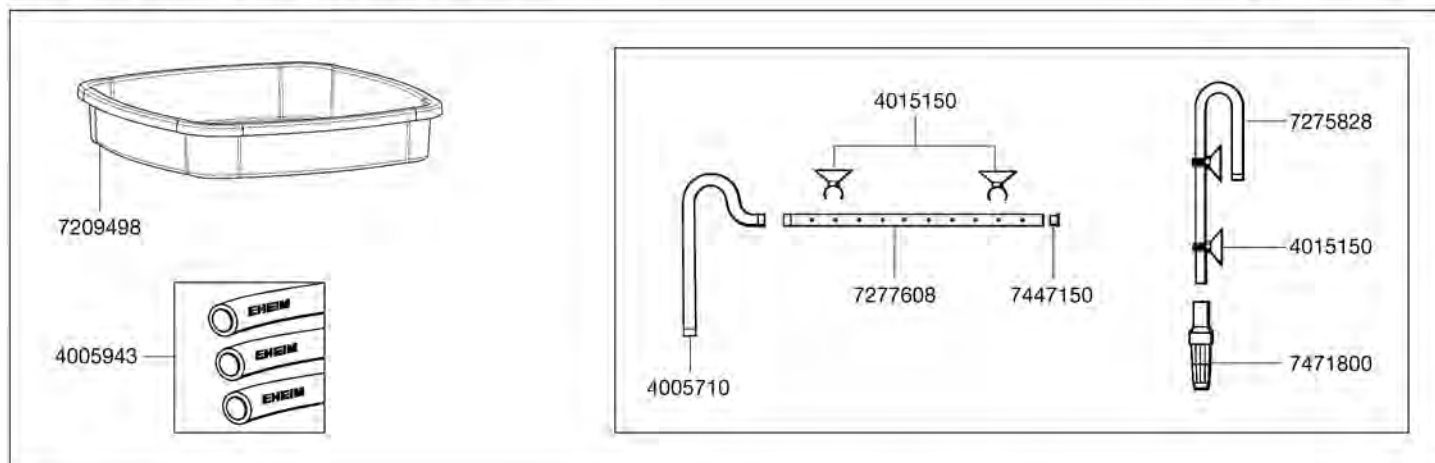

1280 Pump head

1780 Pump head with heater

2080 External filter *professional 3* 1200 XL

2180 Thermofilter *professional 3* 1200 XLT

EHEIM
professional 3

Spare parts. Subject to change without prior notice.

Order no.	Spare part	2080 / 2180
2616802	Set (1 filter pad, 4 fine filter pads)	
2616805	Set of fine filter pads (3 pieces)	
4005710	Outlet pipe	
4005943	Hose $\varnothing$ 16/22 mm (3 m) 2 x suction side, 1 x pressure side	
4015150	Suction cup with clips (2 pieces)	
7209148	Lattice screen	
7209208	Indicator cover	
7209358	Hose clamp complete	
7209498	Prefilter container	
7255058	Sealing ring	
7275828	Intake pipe	
7277608	Outlet jet pipe	
7342358	Locking device for pump cover	

Order no.	Spare part	2080 / 2180
7428500	Separation screen with sealing ring	
7428510	Set of sealing rings for canister	
7428520	Set of sealing rings for adapter and screen	
7428530	Pump cover complete with sealing ring and bushing	
7428548	EZ clips complete	
7428558	Side protection complete	
7428568	Filter media container	
7428578	Prefilter complete with valve and sealing ring	
7428580	Clack valve with holder	
7428680	Set of sealing rings	
7428830	Output connector complete	
7444390	Shaft with bushings	
7446208	Indicator complete with indicator housing, spring, floater and ring	
7447150	Set of pipe plugs	
7471800	Inlet strainer	
7603058	Impeller (50 Hz)	
7603068	Impeller (60 Hz)	
7603078	Adapter complete	
7603170	Filter canister with 4 EZ clips