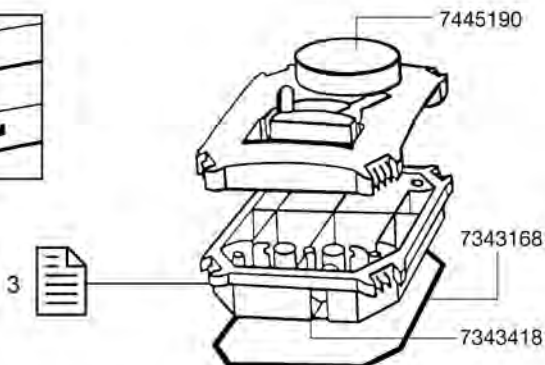

1224 Pump head

2222 External filter *professionnel* 150

2224 External filter *professionnel* 250

Spare parts. Subject to change without prior notice.

2222 / 2224