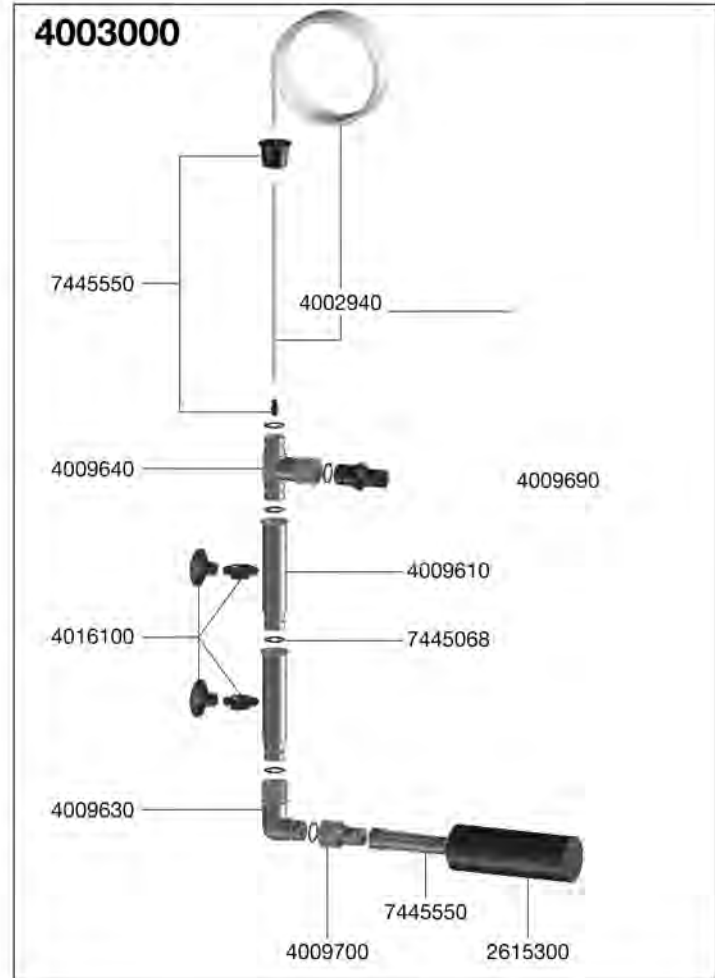

4002510 Gravel cleaner set
4003000 Air Filter

Spare parts. Subject to change without prior notice.

Order no.	Spare part	4002510
4002520	Hose clip	
4003943	Hose $\varnothing$ 9/12 mm (3 m)	
4009610	Extension kit 1: 2 extension pieces with sealing rings	
4009630	Elbow with sealing ring	
7321018	Nozzle set: for hose $\varnothing$ 9/12 mm	
7330528	Adapter	
7330538	Valve	
7445068	Set of sealing rings	
7444240	Tube complete with Quick Aqua Stop	
7600078	Gravel cleaner complete incl. adapter, valve and gravel cleaner	

Order no.	Spare part	4003000
2615300	Filter cartridge (2 pieces)	
4002940	Hose $\varnothing$ 4/6 mm	
4009610	Extension tube (2 pieces)	
4009630	Elbow piece	
4009640	T-piece	
4009690	Hose-to-tube-connectors	
4009700	Nozzle and adapter pieces	
4016100	Suction cup with clip (2 pieces)	
7445068	Set sealing ring	
7445550	Connection seal, diffuser and filter tube