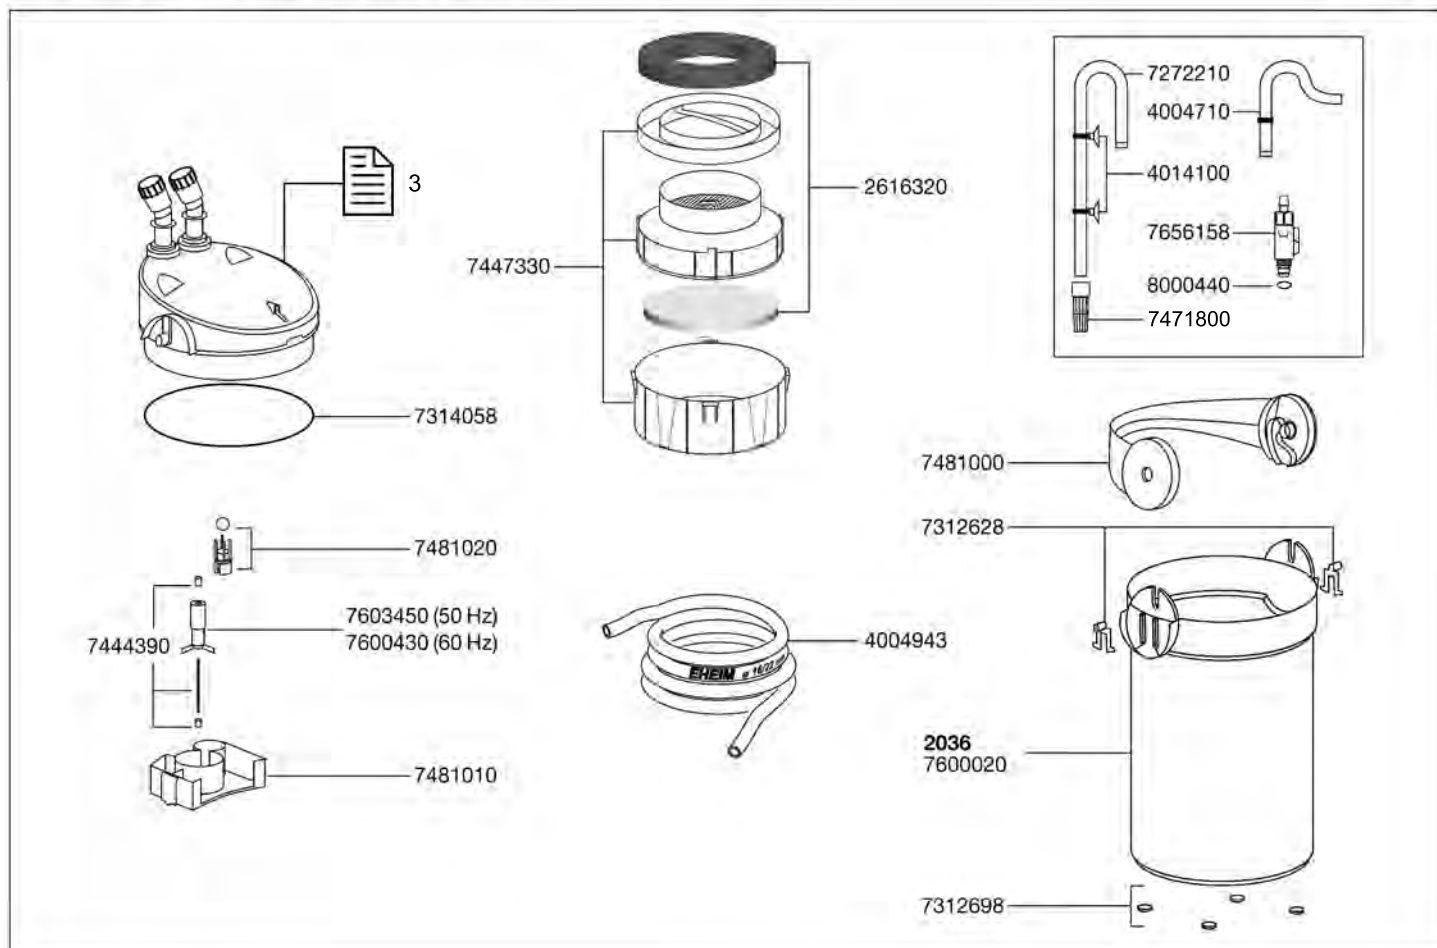

Spare parts. Subject to change without prior notice.

Order no.	Spare part
2616320	Set: Prefilter pad (1 x) and fine filter pads (4 pcs.)
4004943	Hose, suction and pressure side ø 12/16 mm (3 m)
4004710	Outlet pipe
4014100	Suction cup with clip (2 pcs.)
7272210	Intake pipe
7312628	Handle connector (2 pcs.)
7312698	Rubber feet (4 pcs.)
7314058	Sealing ring with special coating

Order no.	Spare part
7444390	Shaft with bushings
7447330	Prefilter with filter media container and cover
7471800	Inlet strainer
7481000	Multi-function lever
7481010	Pump chamber with bushing
7481020	Ball with ball cage
7600020	Filter canister 2036
7600430	Impeller (60 Hz for 2036)
7603450	Impeller (50 Hz for 2036)
7656158	Shut-off tap
8000440	Set: Sealing ring for shut-off tap