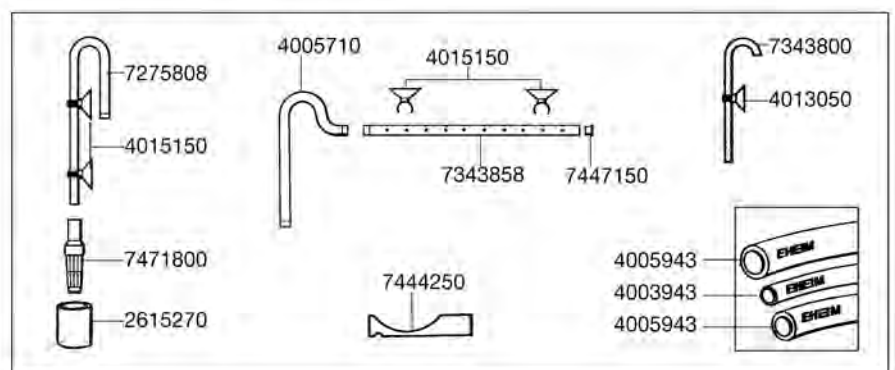

1229 Pump head
2227 Wet/dry external filter
2229 Wet/dry external filter

Spare parts. Subject to change without prior notice.

2227 / 2229