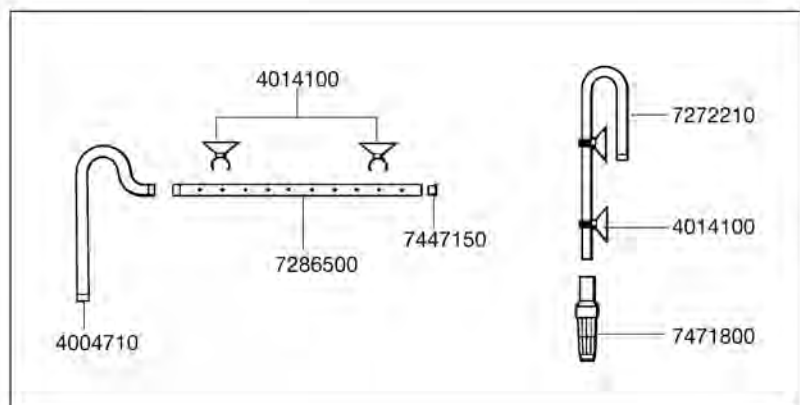

1224 Pump head

2222 External filter *professionnel* 150

2224 External filter *professionnel* 250

Spare parts. Subject to change without prior notice.

2222 / 2224