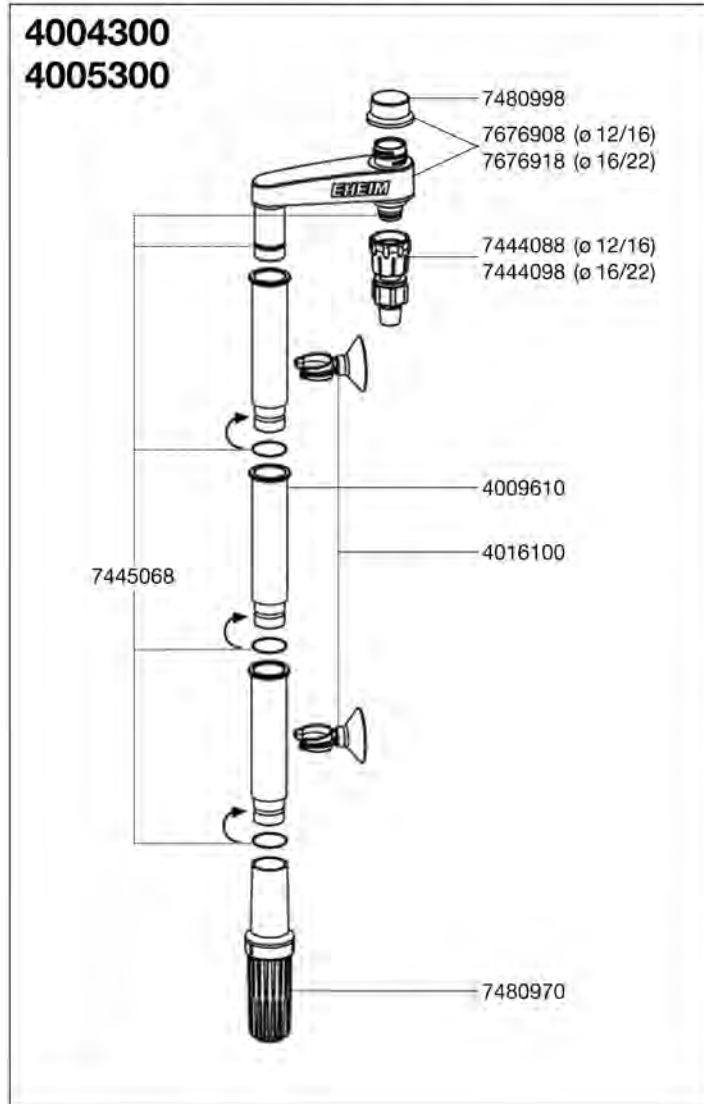

Spare parts. Subject to change without prior notice.