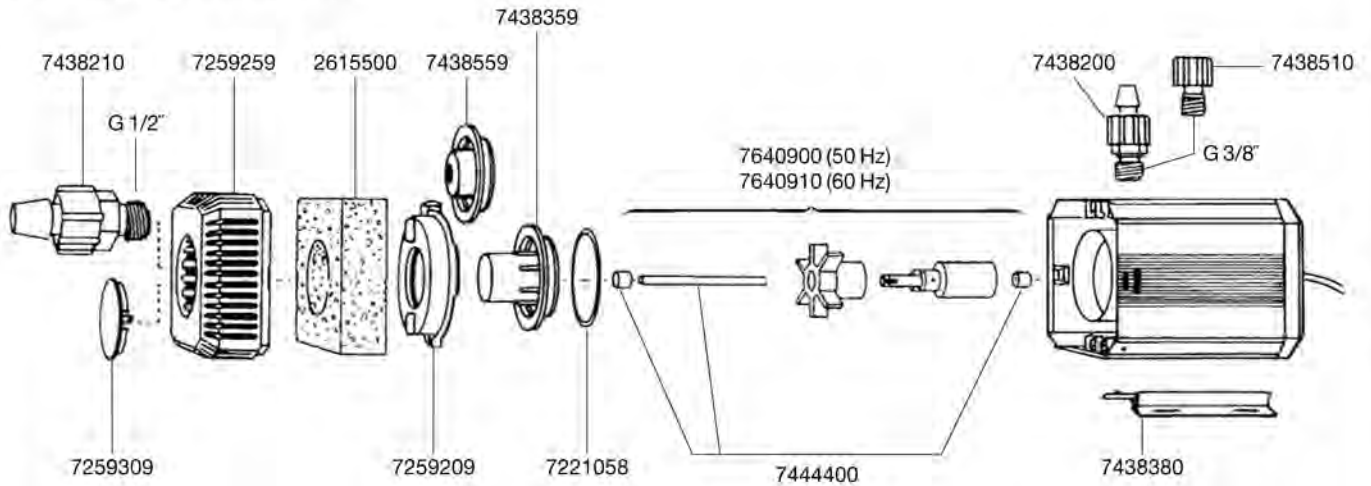

1250 Universal pump

1251 Pump for pond filter 3451

1253 Pump for external filter 2250

3250 Fountain set

Spare parts. Subject to change without prior notice.

1250/1251/1253/3250

Order no.	Spare part	1250 / 1251 / 1253 / 3250
2615500	Coarse foam (2 pieces)	
4009560	Set of cleaning brushes (not shown)	
7221058	Sealing ring (2 pieces)	
7259209	Holding ring	
7259259	Intake screen	
7259309	Sealing cover	
7438200	Threaded connector pressure side	
7438210	Threaded connector suction side	

Order no.	Spare part	1250 / 1251 / 1253 / 3250
7438359	Pump cover	
7438380	Attachment sleeves left and right and 2 panels	
7438510	Adapter and sealing ring	
7438559	Pump cover for pump 1251	
7444400	Set shaft with bushings	
7640900	Impeller (50 Hz) complete with shaft and bushings	
7640910	Impeller (60 Hz) complete with shaft and bushings