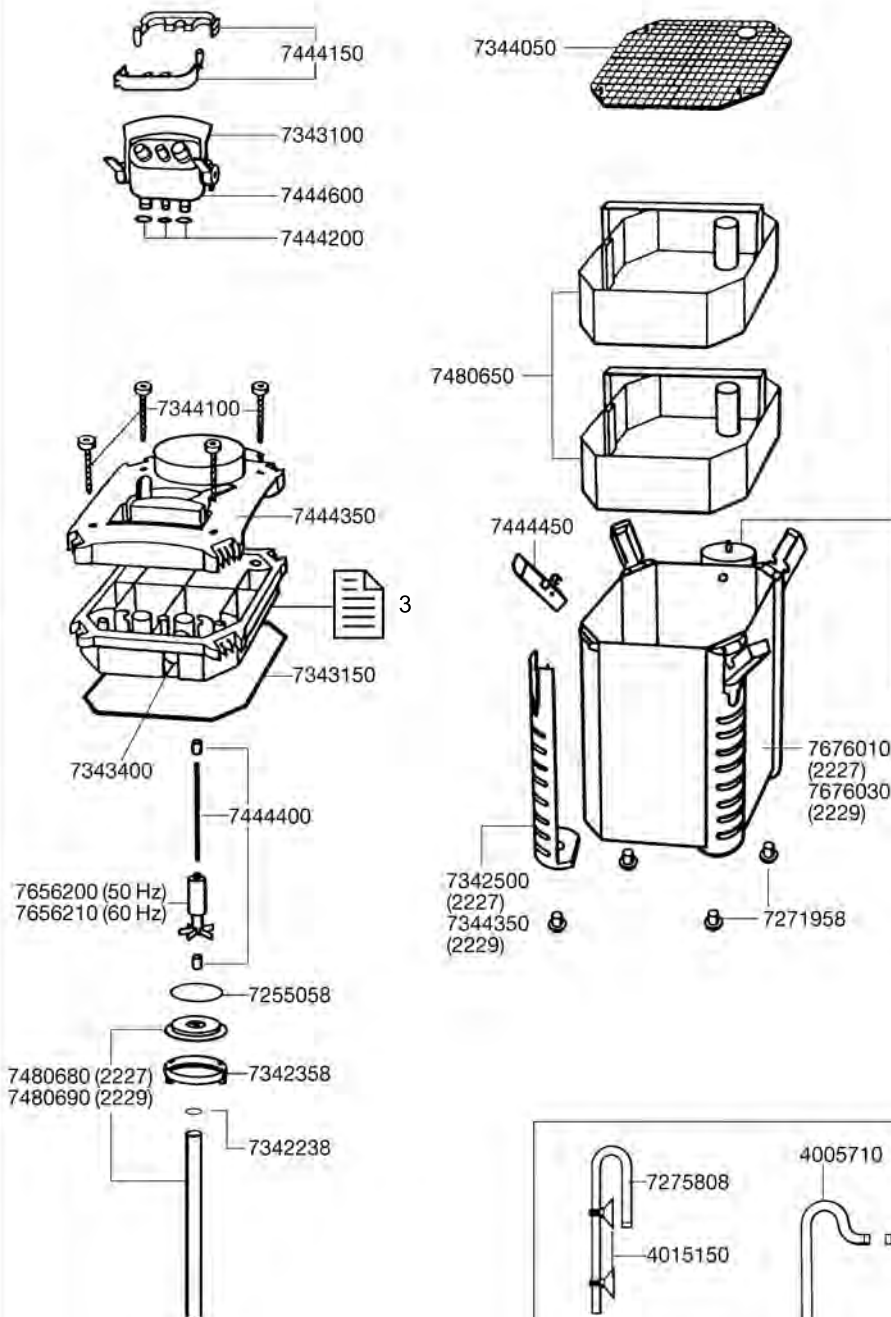

1229 Pump head
2227 Wet/dry external filter
2229 Wet/dry external filter

Spare parts. Subject to change without prior notice.

2227 / 2229