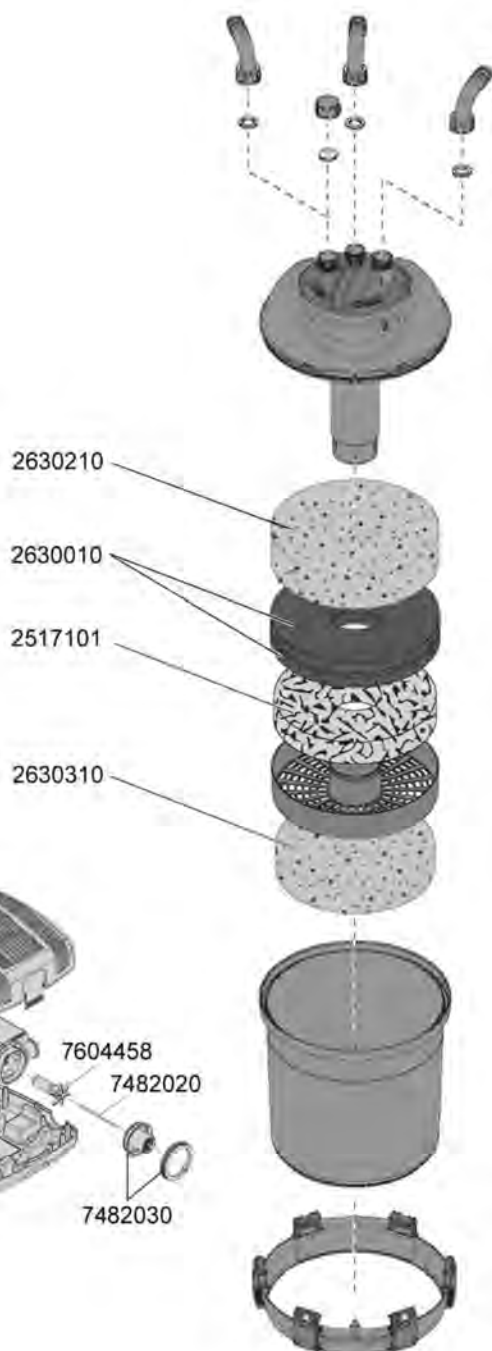

Spare parts. Subject to change without prior notice

Order no.	Spare part	5210
2517101	Filtermaterial FILTERMEC (2,0 l)	
2630010	Adsorptive filter pad REFINECOAL	
2630210	Fine filter pads REPLAYFINE (2 pieces)	
2630310	Filter pads REPLAYRAW (2 pieces)	
7482020	Ceramic shaft with bushings	
7482030	Pump cover with bushing, sealing ring and locking ring	
7604458	Impeller (50Hz)