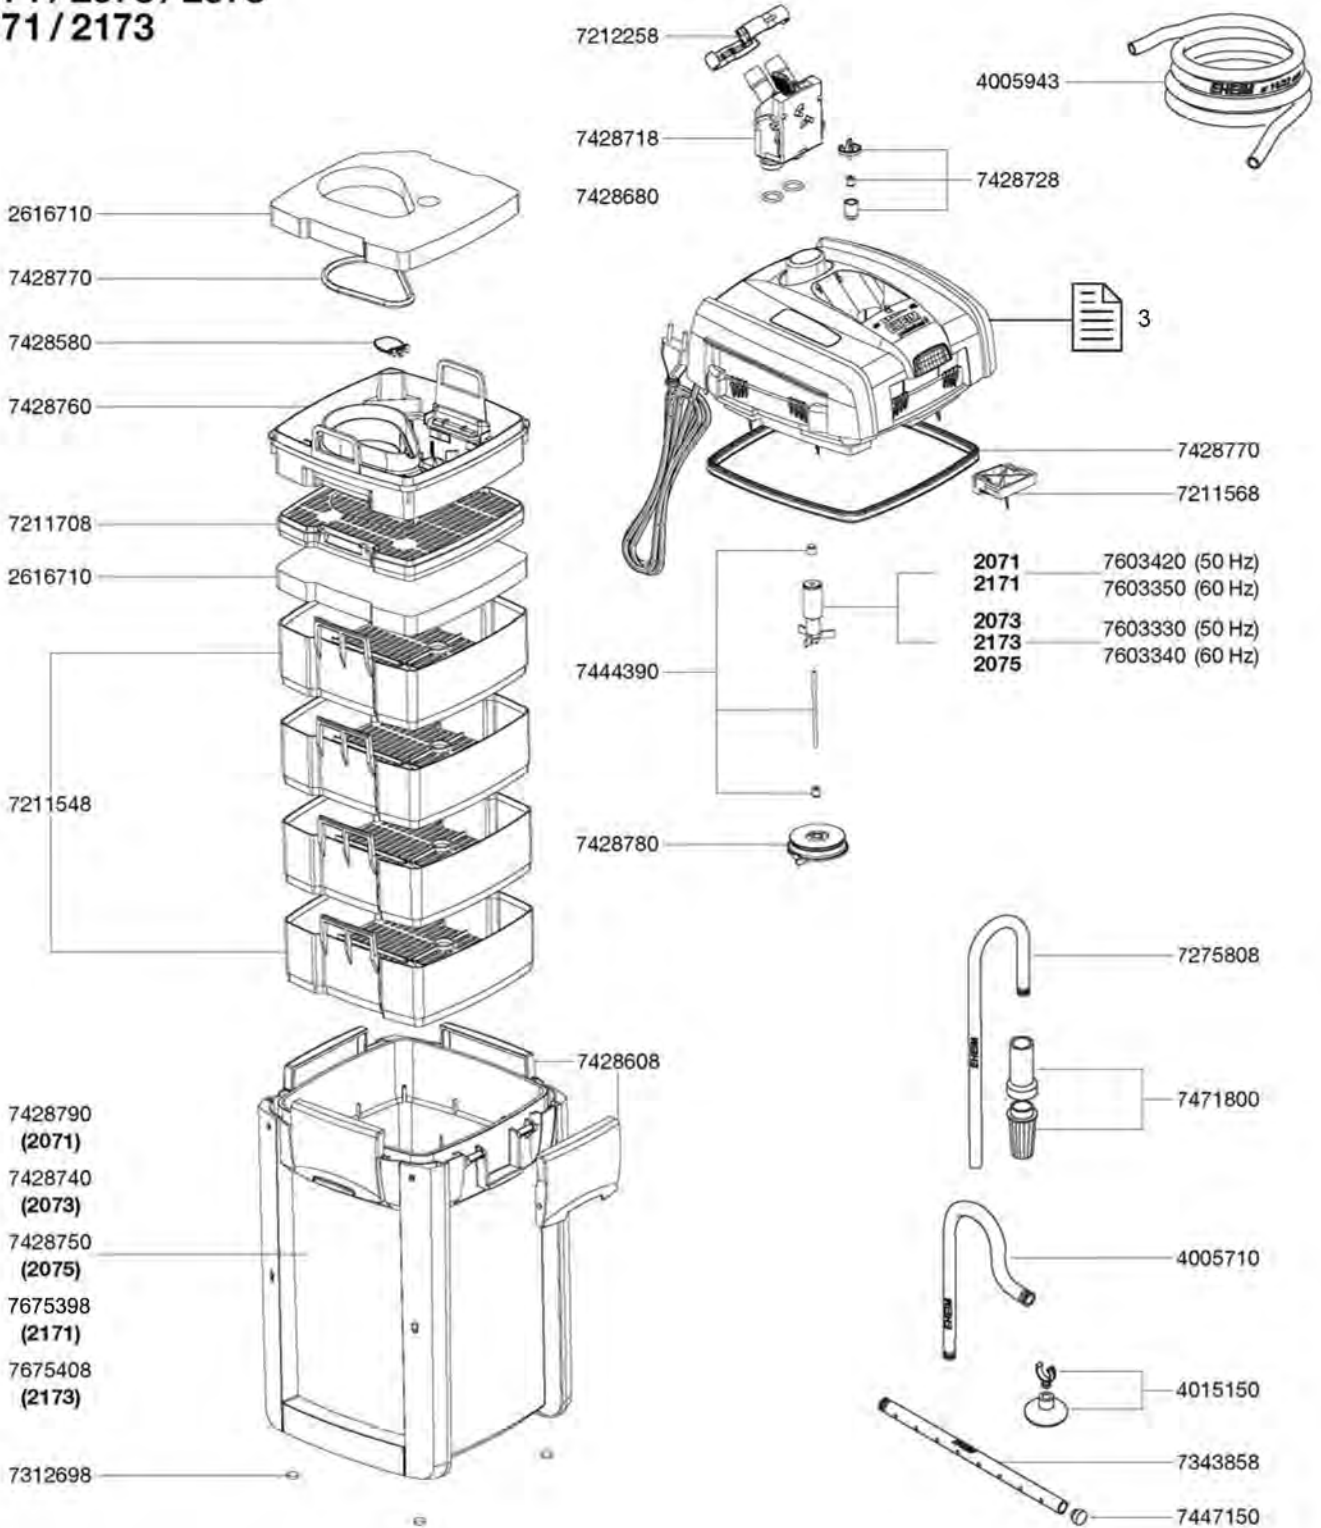

**2071 / 2073 / 2075
2171 / 2173**