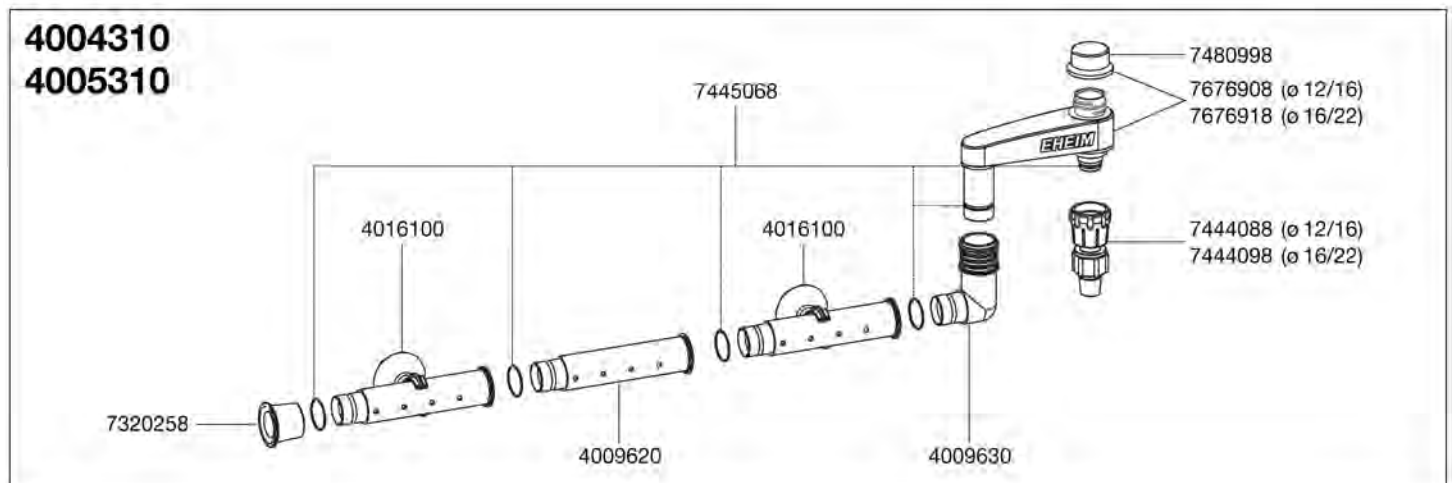

Order no.	Spare part	4004300/4005300
4009610	Extension kit 1 with 2 extension pieces	
4016100	Suction cup with clip (2 pieces)	
7444088	Hose coupling ($\varnothing$ 12/16 mm)	
7444098	Hose coupling ($\varnothing$ 16/22 mm)	
7445068	Set of sealing rings	
7480970	Inlet strainer	
7480998	Cap	
7676908	Connector complete with cup and sealing rings for hose $\varnothing$ 12/16	
7676918	Connector complete with cup and sealing rings for hose $\varnothing$ 16/22	

Order no.	Spare part	4004310/4005310
4009620	Extension kit 2 with 2 extension pieces	
4009630	Elbow piece	
4016100	Suction cup with clip (2 pieces)	
7320258	Stopper	
7444088	Hose coupling ($\varnothing$ 12/16 mm)	
7444098	Hose coupling ($\varnothing$ 16/22 mm)	
7445068	Set of sealing rings	
7480998	Cap	
7676908	Connector complete with cup and sealing rings for hose $\varnothing$ 12/16	
7676918	Connector complete with cup and sealing rings for hose $\varnothing$ 16/22