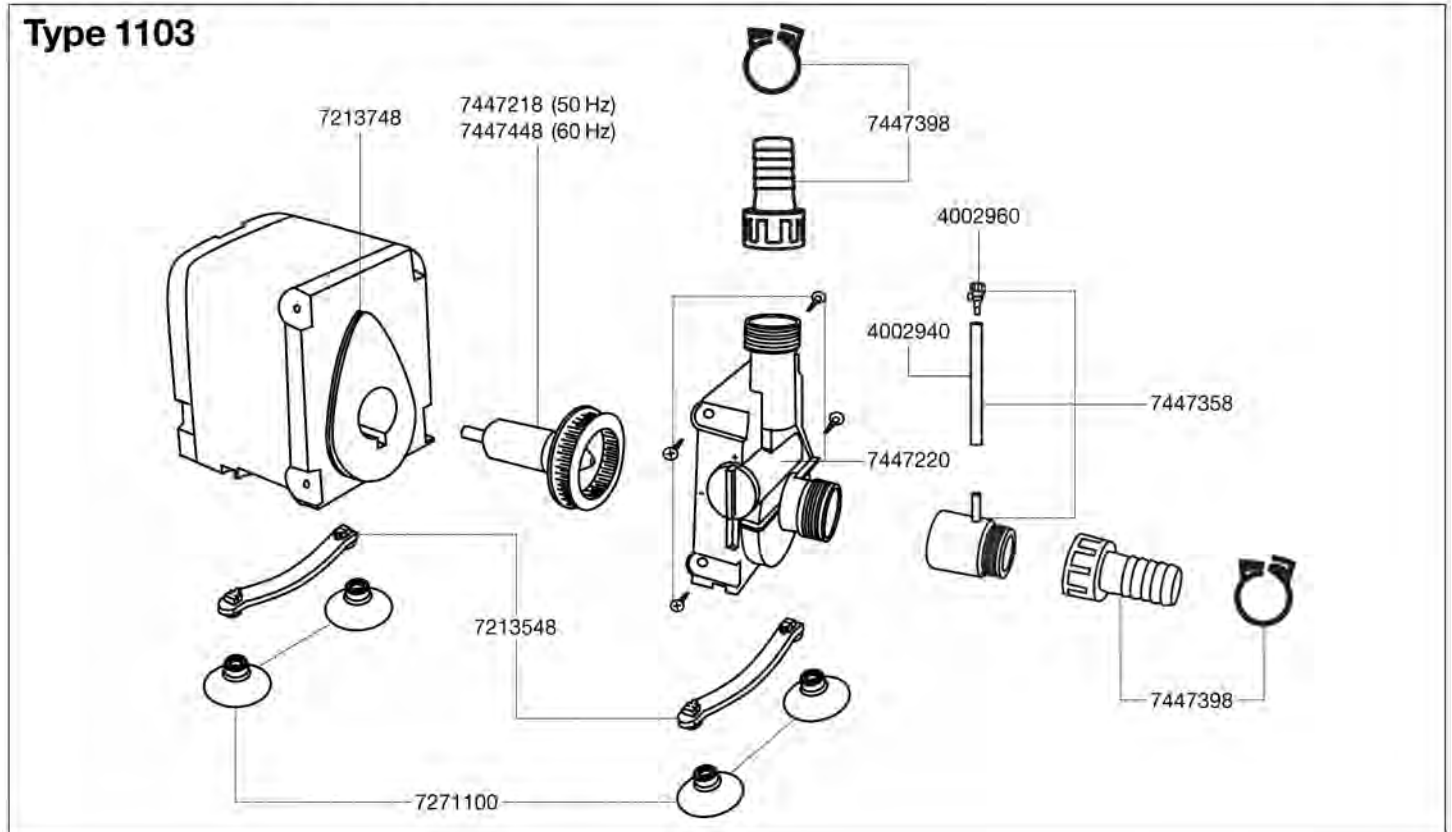

Spare parts. Subject to change without prior notice.

Order no.	Spare part	1103
4002940	Hose ø 4/6 mm	
4002960	Air regulator	
7213548	Attachment sleeves (2 pieces)	
7213748	Sealing ring (2 pieces)	
7271100	Suction cup (4 pieces)	

Order no.	Spare part	1103
7447218	Needle wheel unit (50 Hz) for compact⁺marine – Type 1103	
7447220	Pump housing complete with sealing ring and 4 screws for compact⁺marine – Type 1103	
7447358	Diffusor	
7447398	Threaded connector suction side and pressure side with hose clamp	
7447448	Needle wheel unit (60 Hz) for compact⁺marine – Type 1103