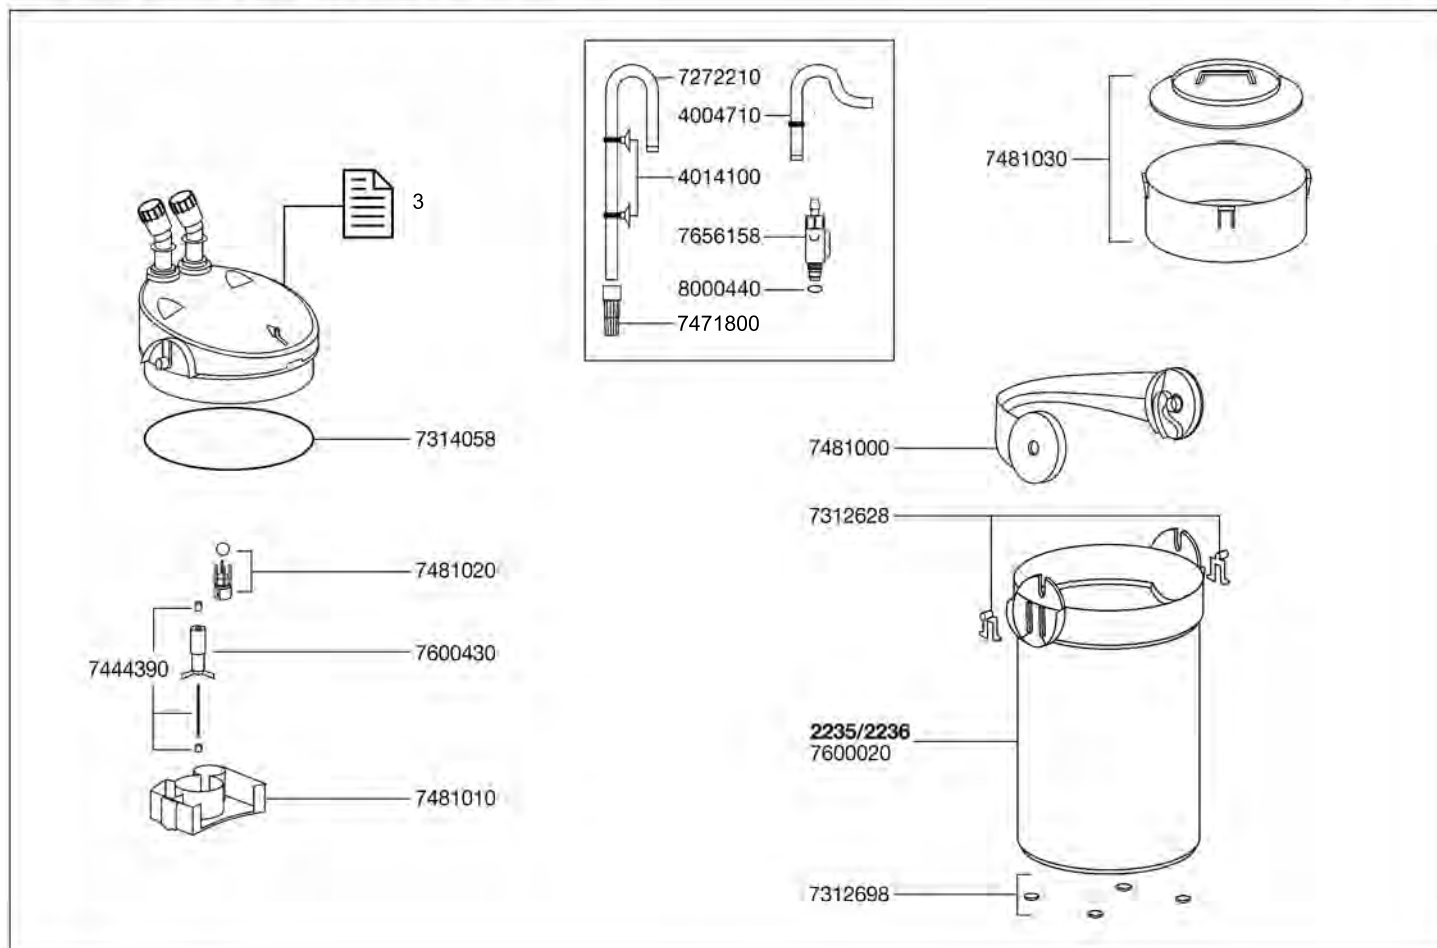

1235 and 1236 Pump head

2235 External filter **ecco**

2236 External filter **ecco comfort**

Spare parts. Subject to change without prior notice.

Order no.	Spare part
2616310	Coarse filter pad (3 pcs.) (not shown)
2616315	Fine filter pad (3 pcs.) (not shown)
2628310	Carbon filter pad (3 pcs.) (not shown)
4004943	Hose, suction and pressure side ø 12/16 mm (3 m)
4004710	Outlet pipe
4014100	Suction cup with clip (2 pieces)
7272210	Intake pipe ø 13 mm
7312628	Handle connector (2 pieces)
7312698	Rubber feet (4 pieces)
7314058	Sealing ring with special coating

Order no.	Spare part
7471800	Inlet strainer
7481000	Multi-function lever
7481010	Pump chamber with bushing
7481020	Ball with ball cage
7481030	Filter container with cover
7444390	Shaft with bushings
7600020	Filter canister 2235/2236
7600430	Impeller (50/60 Hz)
7656158	Shut-off tap
8000440	Set: Sealing ring for shut-off tap