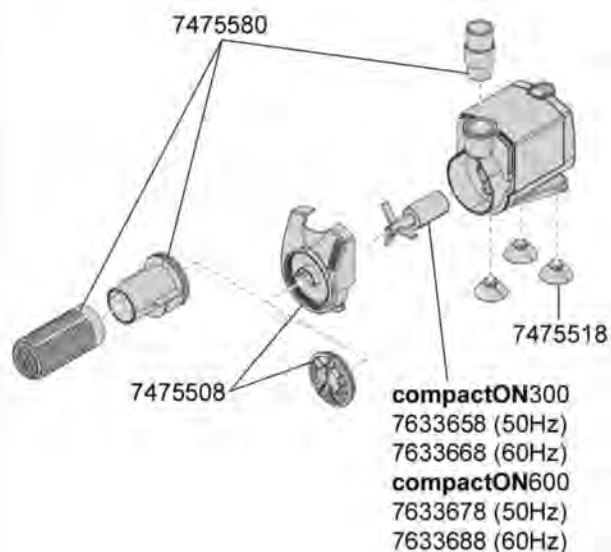

compactON300, 600