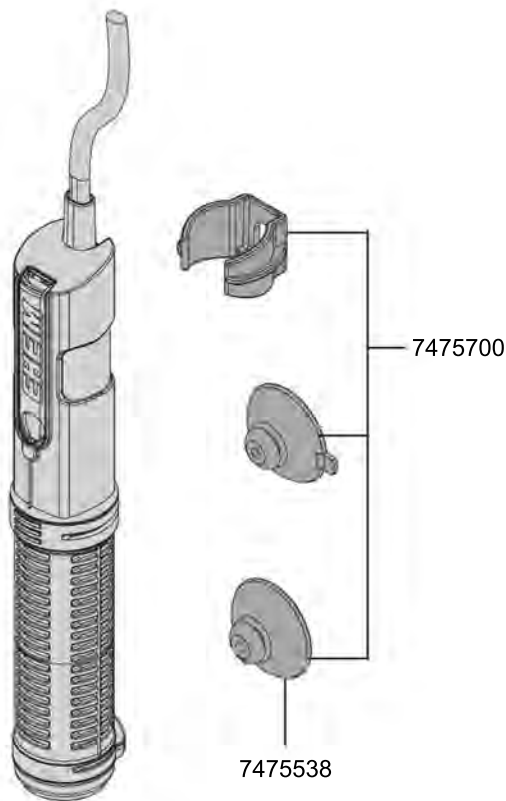

**Thermostatic aquarium heater thermocontrol
Aquarium heater thermopreset**

Spare parts. Subject to change without prior notice.

3651 - 3657

3611 - 3619

Order no.	Spare part
7475538	Suction cups (3 pieces)
7475700	Holder with 2x suction cups

Order no.	Spare part
7271100	Suction cups (4 pieces)
7443900	Double suction cup holder