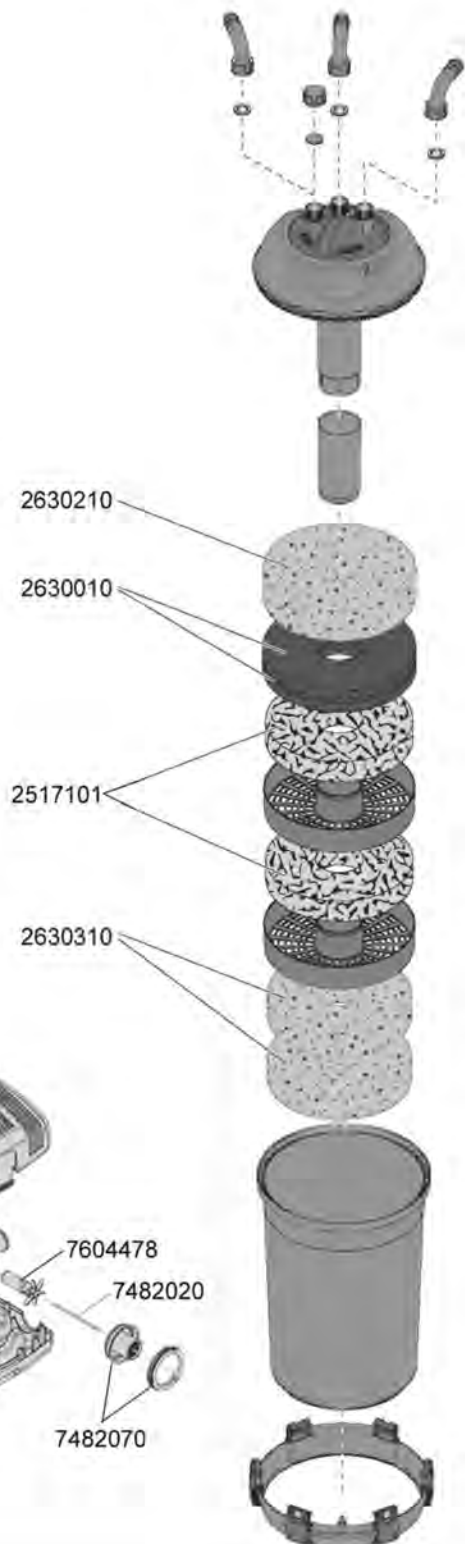

Spare parts. Subject to change without prior notice.

Order no.	Spare part	5211
2517101	Filtermaterial FILTERMEC (2,0 l)	
2630010	Adsorptive filter pad REFINECOAL	
2630210	Fine filter pads REPLAYFINE (2 pieces)	
2630310	Filter pads REPLAYRAW (2 pieces)	
7482020	Ceramic shaft with bushings	
7482070	Pump cover with bushing, sealing ring and locking ring	
7604478	Impeller (50Hz)