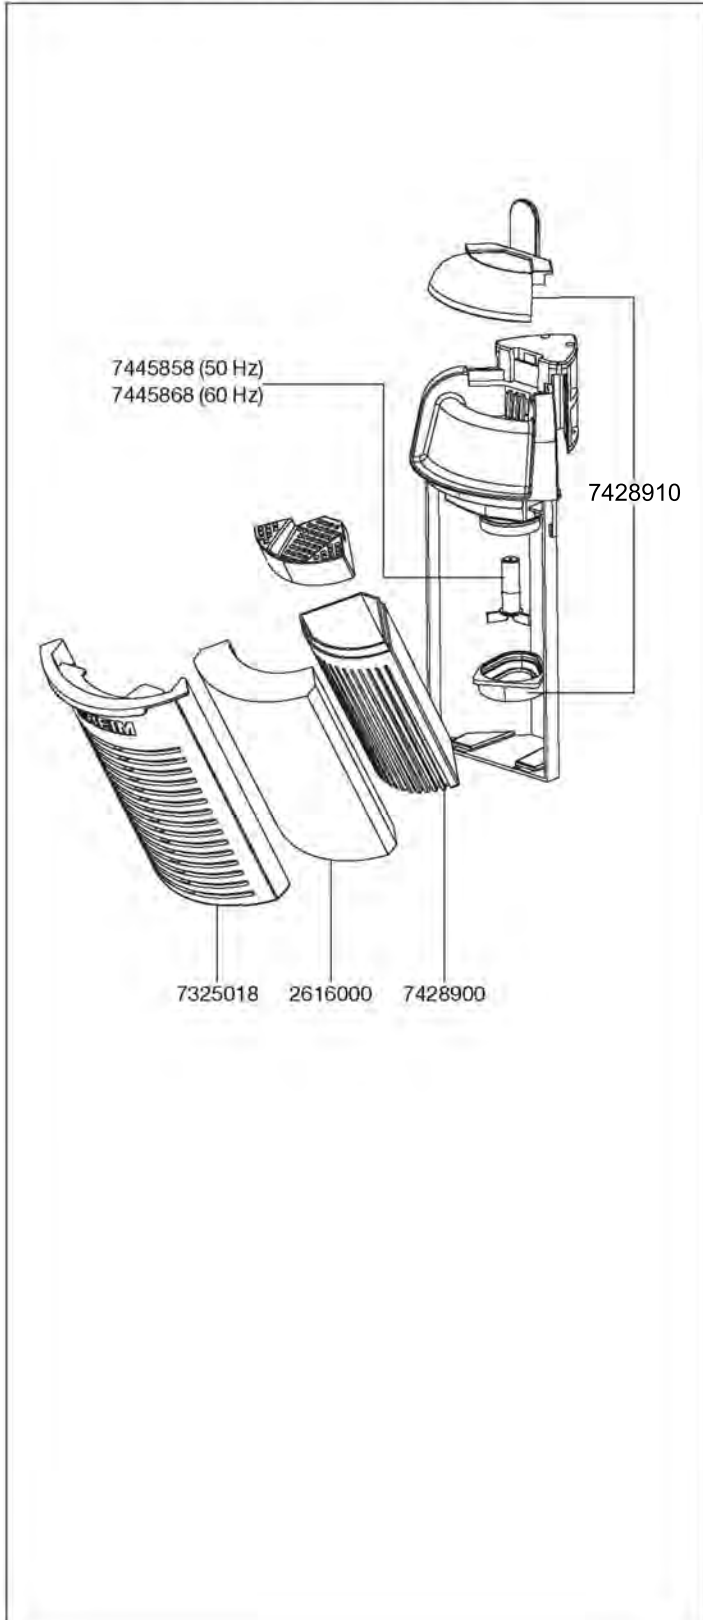

Spare parts. Subject to change without prior notice.

Order no.	Spare part
2616000	Filter cartridge (2 pieces)
7325018	Filter cover
7428900	Mediabox with cover
7428910	Set cover
7445858	Impeller (50 Hz)
7445868	Impeller (60 Hz)