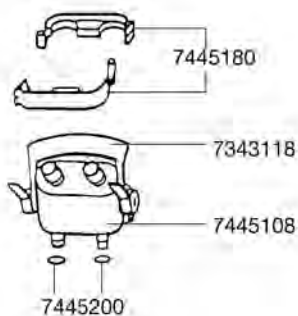

1224 Pump head

2222 External filter *professionnel* 150

2224 External filter *professionnel* 250

Spare parts. Subject to change without prior notice.

2222 / 2224