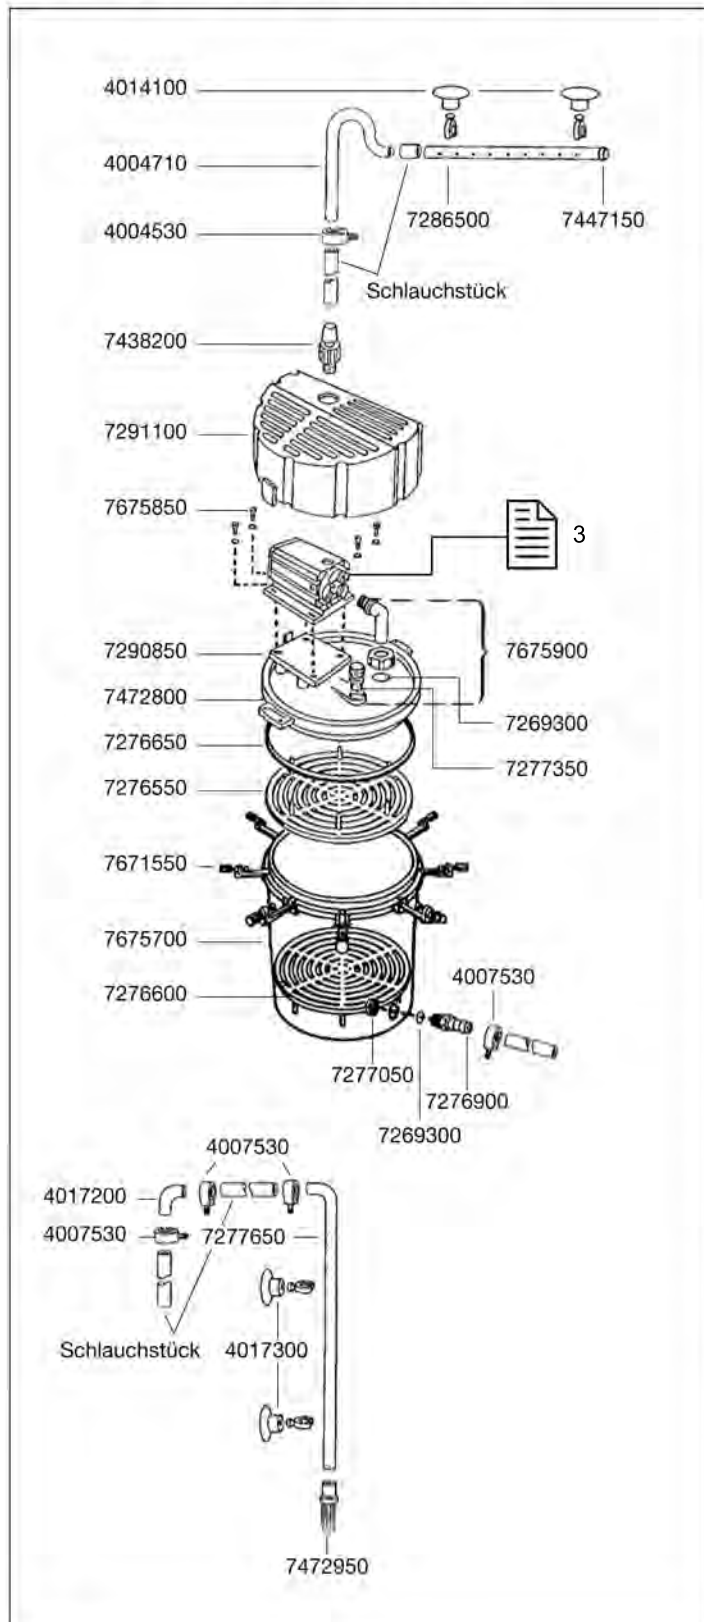

2250 External filter

EHEIM
classic

Spare parts. Subject to change without prior notice.

Order no.	Spare part
4004530	Hose clamp (2 pieces)
4004710	Outlet pipe
4004943	Hose, pressure side ø 12/16 mm (3 m)
4005943	Hose, suction side ø 16/22 mm (3 m)
4007530	Hose clamp (2 pieces)
4009560	Set of cleaning brushes (not shown)
4014100	Suction cup with clip
4017200	Elbow connector
4017300	Suction cup with clip
7269300	Sealing ring
7276550	Top lattice screen
7276600	Lower lattice screen
7276650	Sealing ring
7276900	Threaded connector
7277050	Plastic nut (2 pieces)
7277350	Sealing ring
7277650	Intake pipe
7286500	Outlet jet pipe
7290850	Base plate
7291100	Cover
7438200	Threaded outlet connector G 3/8"
7447150	Set of pipe plugs
7472800	Canister lid
7472900	Filter bag (not shown)
7472950	Inlet strainer
7671550	Lid securing clamp
7675700	Canister with lid securing clamp
7675850	Attachment set complete
7675900	Suction elbow set