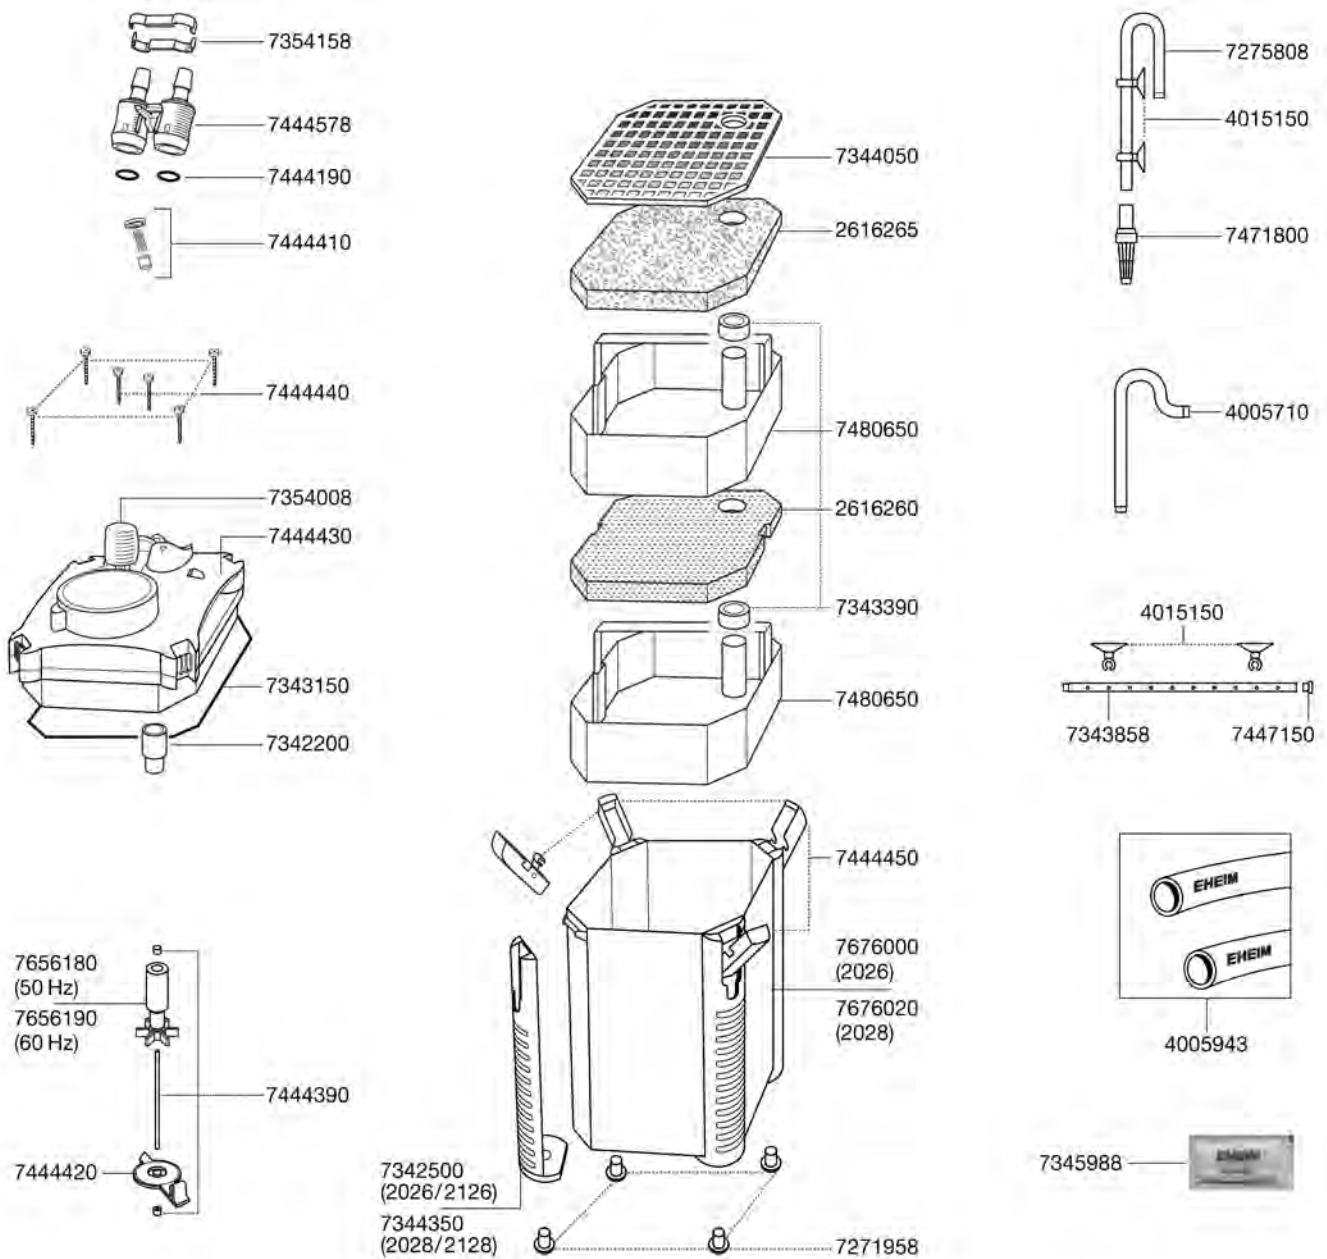

1328 Pump head
2026 External filter
2028 External filter

EHEIM
professionell II

Spare parts. Subject to change without prior notice.

2026 / 2028