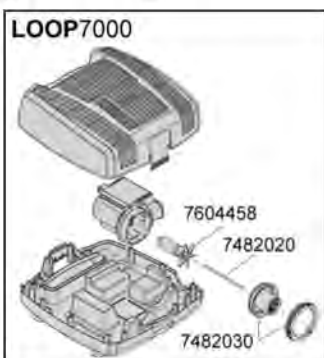

Order no.	Spare part	5200/5201
2516101	Filter media FILTERBIO (2,0 l)	
2629010	Adsorptive filter pad REFINECOAL	
2629210	Fine filter pads REPLAYFINE (2 pieces)	
2629410	Filter pads REPLAYRAW (2 pieces)	
4100010	UVC-lamp GLOWUVC7 (7 Watt) for LOOP5000	
4101010	UVC-lamp GLOWUVC9 (9 Watt) for LOOP7000	
7482008	Ceramic bush with dampening rubber (2 pieces) for LOOP5000	
7482010	Pump cover with ceramic bush, sealing ring and locking ring for LOOP5000	
7482020	Ceramic shaft with bushings for LOOP7000	
7482030	Pump cover with bushing, sealing ring and locking ring for LOOP7000	
7604258	Impeller (50Hz) with ceramic shaft for LOOP5000	
7604458	Impeller (50Hz) for LOOP7000