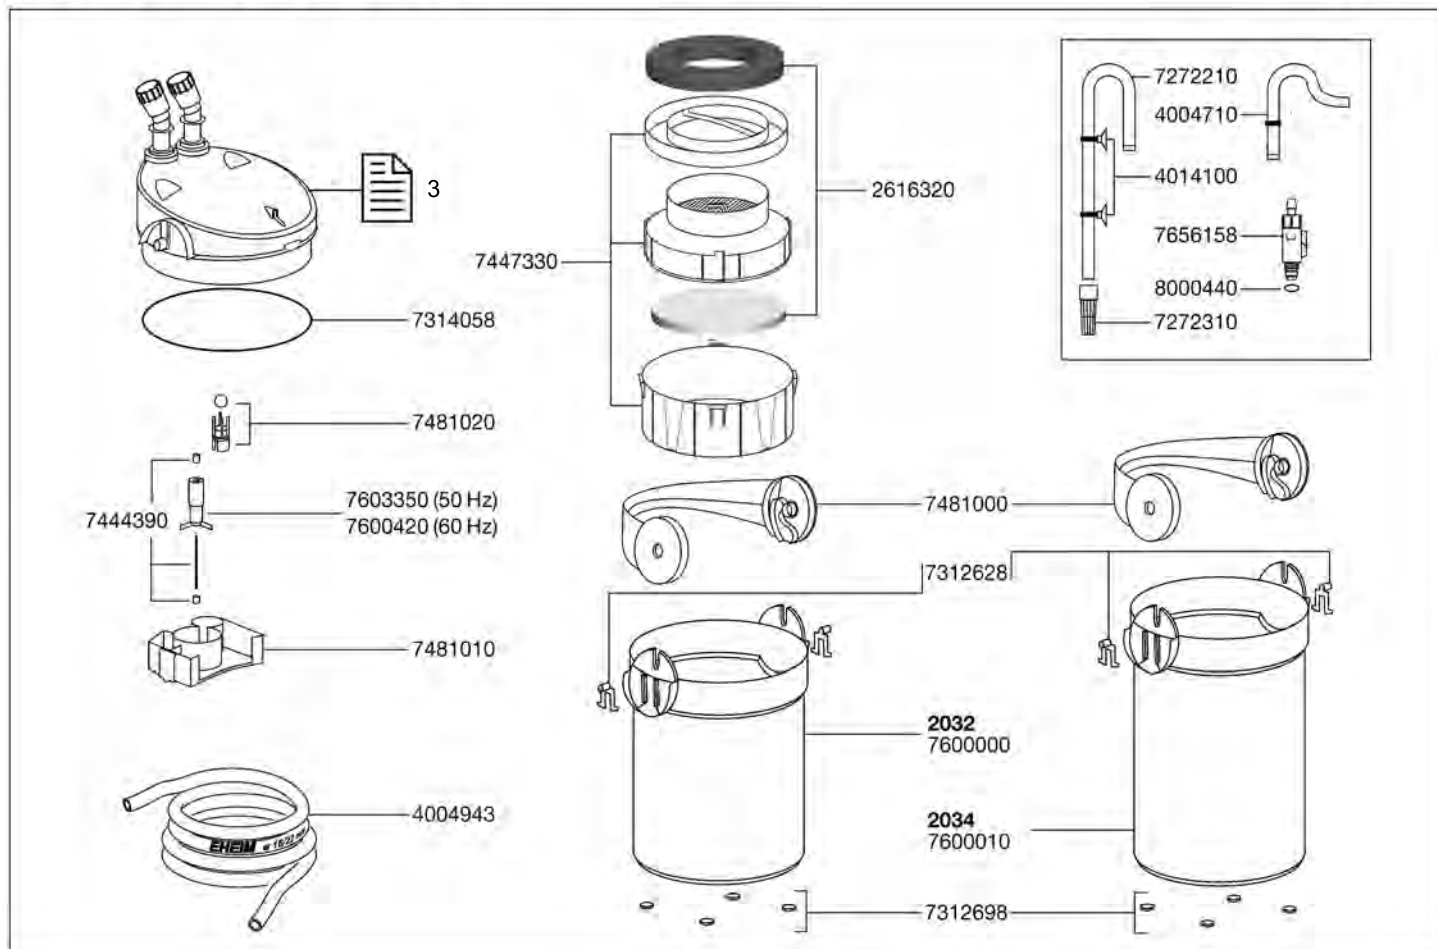

Spare parts. Subject to change without prior notice.