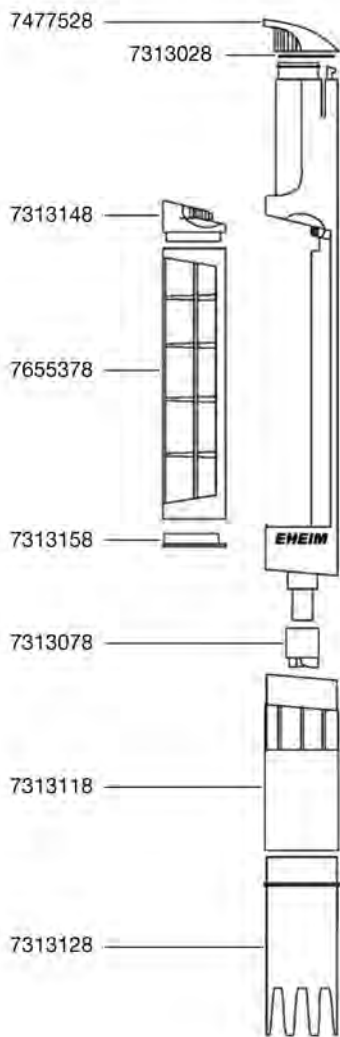

3531 Sludge extractor (battery operated)

3533 Glas scrapper

Spare parts. Subject to change without prior notice.

3531