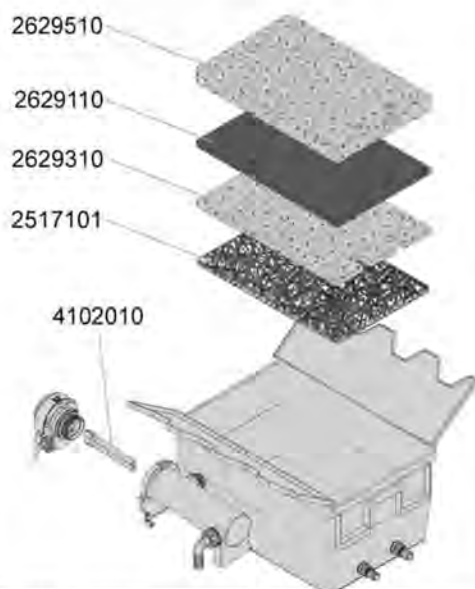

Spare parts. Subject to change without prior notice.