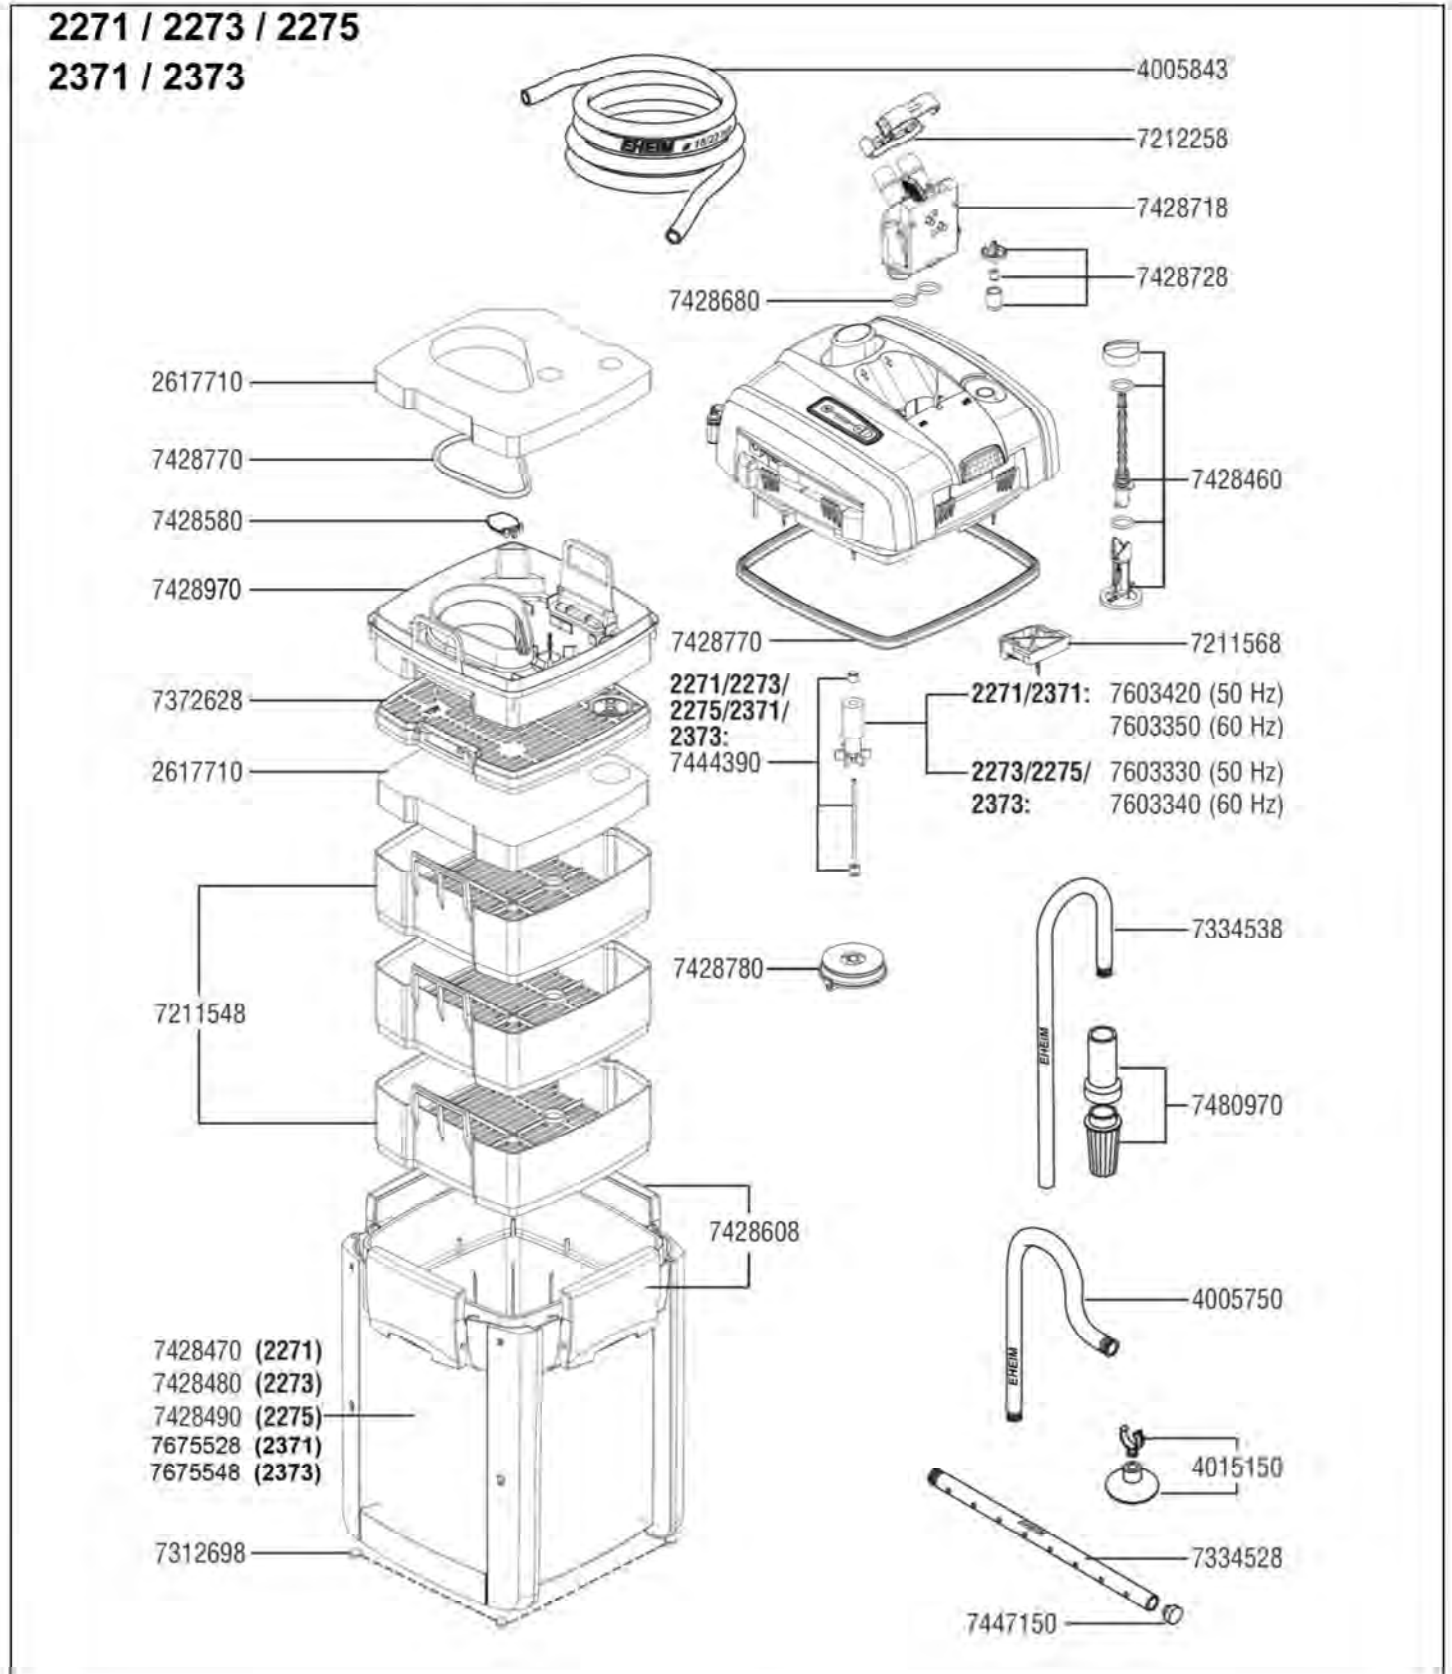

- 2271 External filter professionnel 4+ 250
- 2273 External filter professionnel 4+ 350
- 2275 External filter professionnel 4+ 600
- 2371 Thermo filter professionnel 4+ 250 T
- 2373 Thermo filter professionnel 4+ 350 T

Spare parts. Subject to change without prior notice.