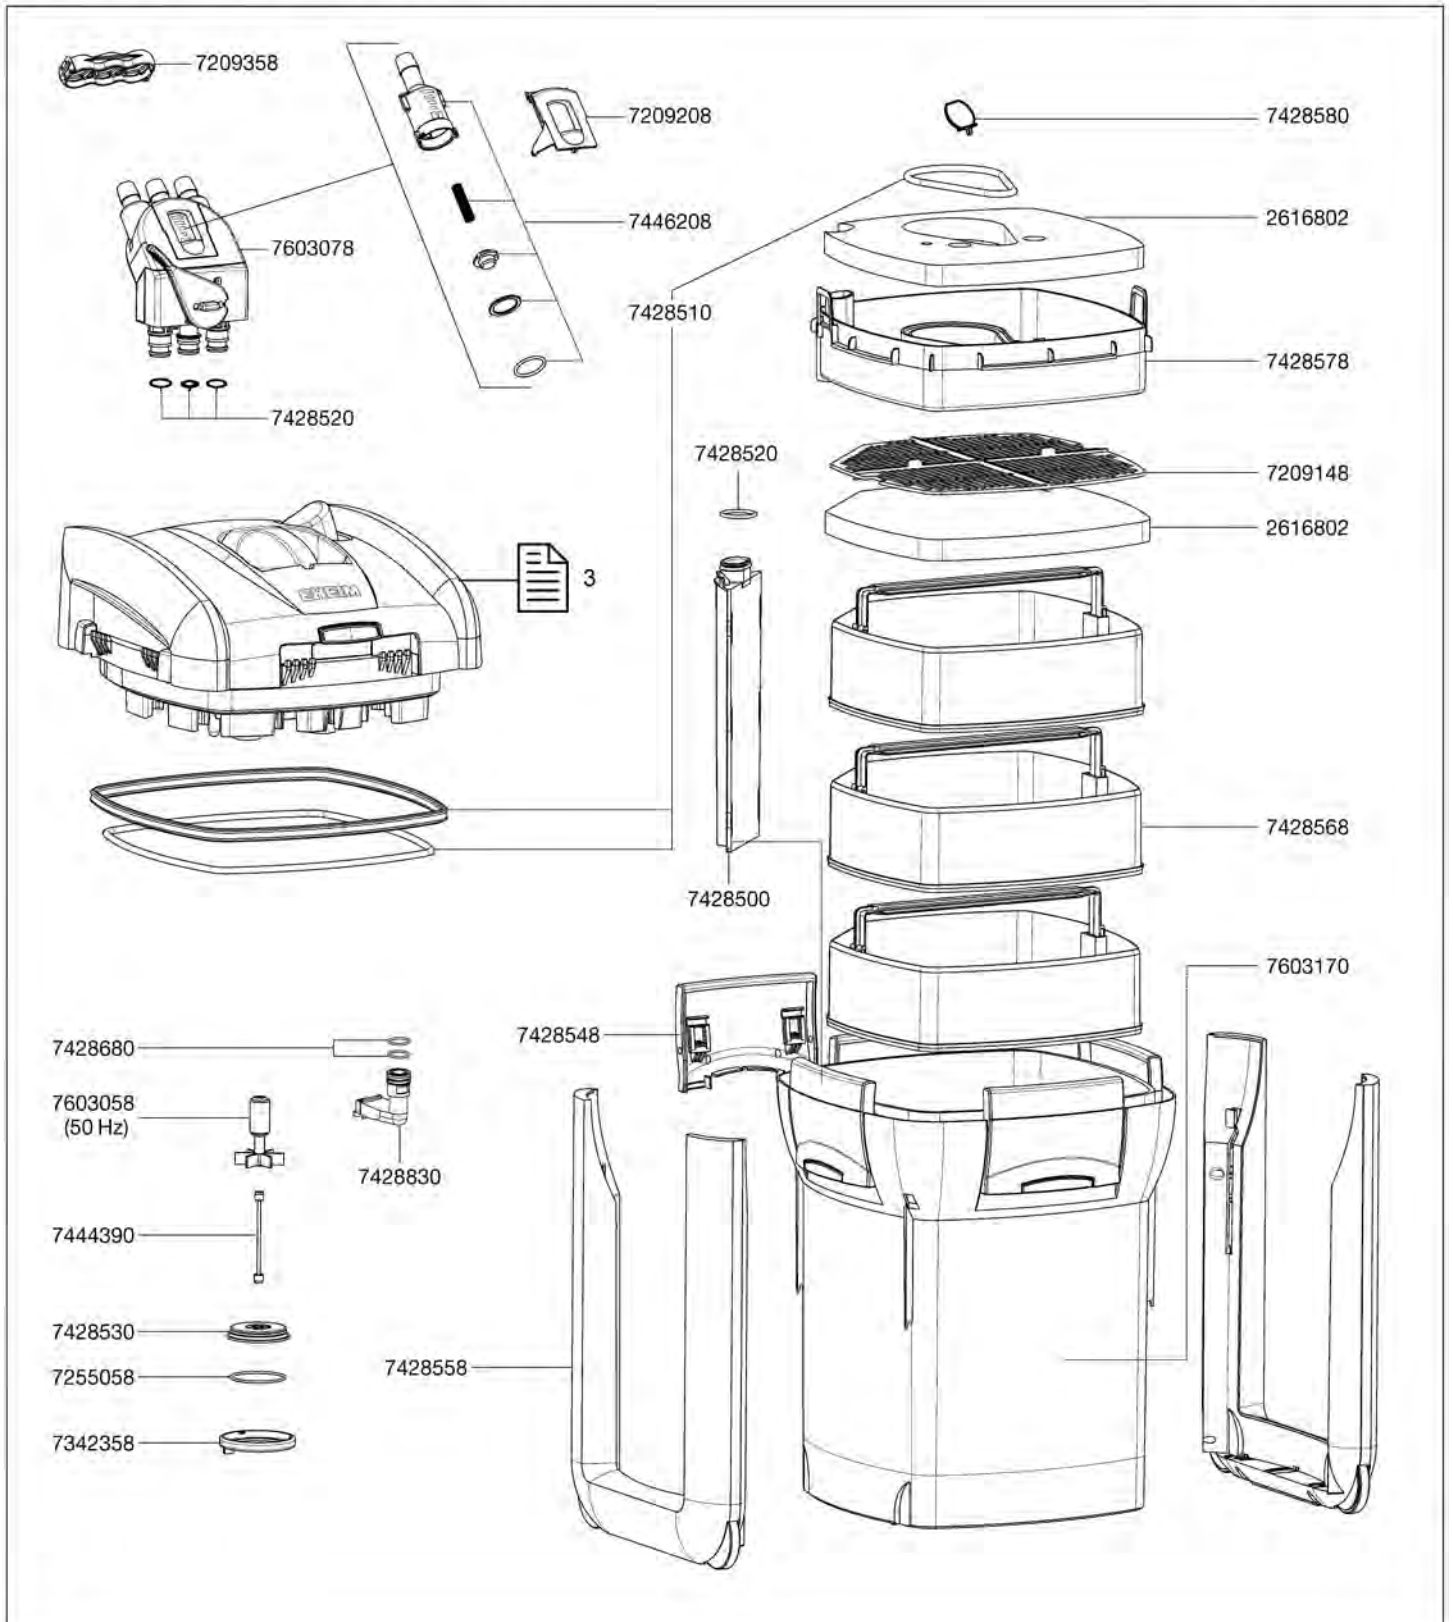

1280 Pump head

1780 Pump head with heater

2080 External filter *professional 3 1200 XL*

2180 Thermofilter *professional 3 1200 XLT*

EHEIM
professional 3

Spare parts. Subject to change without prior notice.