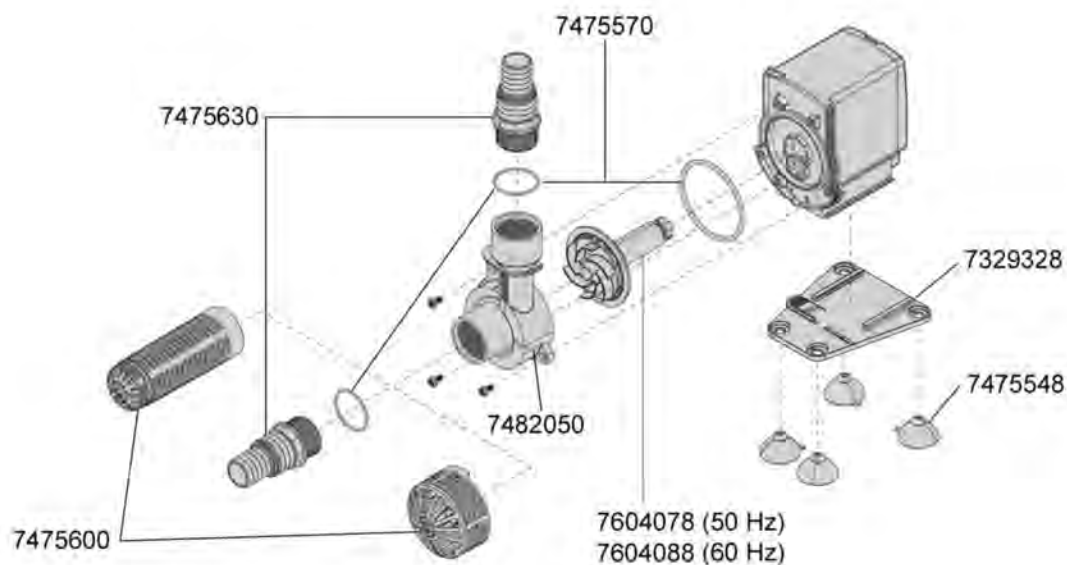

Spare parts. Subject to change without prior notice.

Order no.	Spare part	1032
7329328	Mounting plate	
7475548	Suction cups (4 pieces)	
7475570	Set sealing rings, 1x for pump housing, 2x for threaded connector	
7475600	Set inlet strainer	

Order no.	Spare part	1032
7475630	Threaded connector G 1 1/4" pressure-or suction side for hose Ø 25/34 mm (1") or Ø (1 1/4")	
7482050	Pump housing complete with sealing ring and 3 screws	
7604078	Impeller (50 Hz)	
7604088	Impeller (60 Hz)