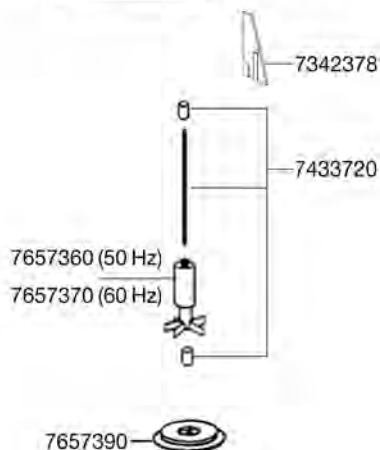

1224 Pump head

2222 External filter *professionnel* 150

2224 External filter *professionnel* 250

Spare parts. Subject to change without prior notice.

2222 / 2224