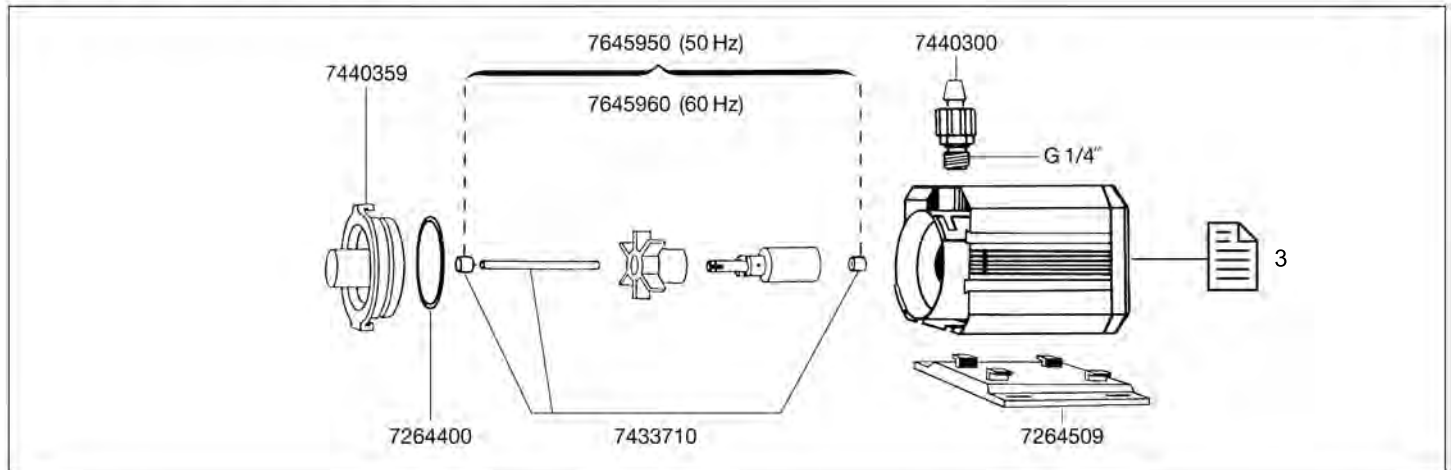

Spare parts. Subject to change without prior notice.

Order no.	Spare part	1048 / 3148
2615485	Coarse foam (2 pieces)	
4002960	Air regulating clamp for hose	
4009560	Set of cleaning brushes (not shown)	
7264400	O-ring (2 pieces)	
7264509	Mounting plate	
7271100	Suction cup (4 pieces)	
7289750	Sliding valve	
7289800	Filter bottom	
7433710	Shaft with bushings for 2048	
7440148	Adapter for Installation Kit	
7440300	Threaded connector pressure side	
7440359	Pump cover with bushing	
7478250	Attachment lug (4 pieces)	
7478860	Filter body with cartridge	
7478900	Diffusor	
7645950	Impeller (50 Hz) complete with shaft and bushings	
7645960	Impeller (60 Hz) complete with shaft and bushings