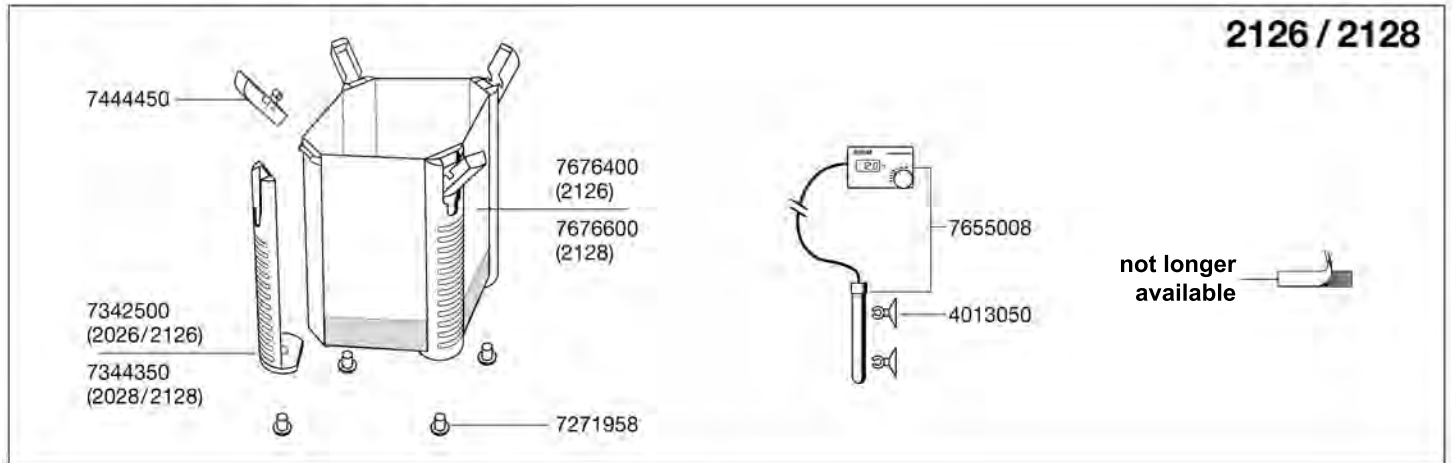

2126 External filter
2128 Thermofilter

Spare parts. Subject to change without prior notice.

2126 / 2128

Order no.	Spare part	2026/2028
2616260	Set of filter pads	
2616265	Set of fine filter pads	
4005710	Outlet pipe	
4005943	Hose, suction and pressure side ø 16/22 mm (3 m)	
4015150	Suction cup with clip (2 pieces)	
7271958	Rubber feet set (5 pieces)	
7275808	Intake pipe	
7342200	Input connector	
7342500	Side protection	
7343150	Sealing gasket	
7343390	Rubber seals	
7343858	Spray bar	
7344050	Lattice screen	
7344350	Side protection	
7345988	Vaseline	
7354008	Adapter lever	
7354158	Hose clamp complete	
7444190	Set of sealing rings for double tap unit	
7444390	Shaft with bushings	
7444410	Floater, spring and holder	
7444420	Pump cover complete	
7444430	Cover complete	
7444440	Set of screws complete	
7444450	EZ clips complete	

Order no.	Spare part	2026/2028
7444490	not longer available	
7444578	Adapter complete	
7447150	Set of pipe plugs	
7471800	Inlet strainer	
7480650	Filter media container	
7656180	Impeller 50 Hz	
7656190	Impeller 60 Hz	
7676000	Filter canister complete with side protections and rubber feet for 2026	
7676020	Filter canister compl. with side protect. and rubber feet for 2028 (not shown)	
Order no.	Spare part	2126/2128
4013050	Suction cup with clips (2 pieces)	
7655008	Thermostat compl. with temperature sensor and suction cups	
7676400	Filter canister complete for 2126 only for freshwater	
7676600	Filter canister complete for 2128 only for freshwater (not shown)