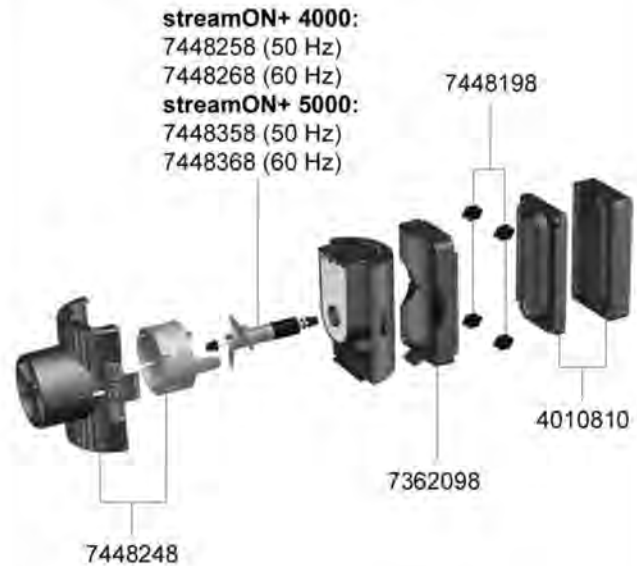

1080 Flow pump streamON 2000
1081 Flow pump streamON 4000
1082 Flow pump streamON 5000

Spare parts. Subject to change without prior notice.

1080

1081/1082

Order no.	Spare part	1080
4010800	Magnet holder complete with 4 pieces cushions	
7362038	Pump holder	
7448158	Impeller (50 Hz) for streamON+ 2000	
7448168	Impeller (60 Hz) for streamON+ 2000	
7448198	Cashions (4 pieces)	
7448238	Pump housing complete with output regulator	