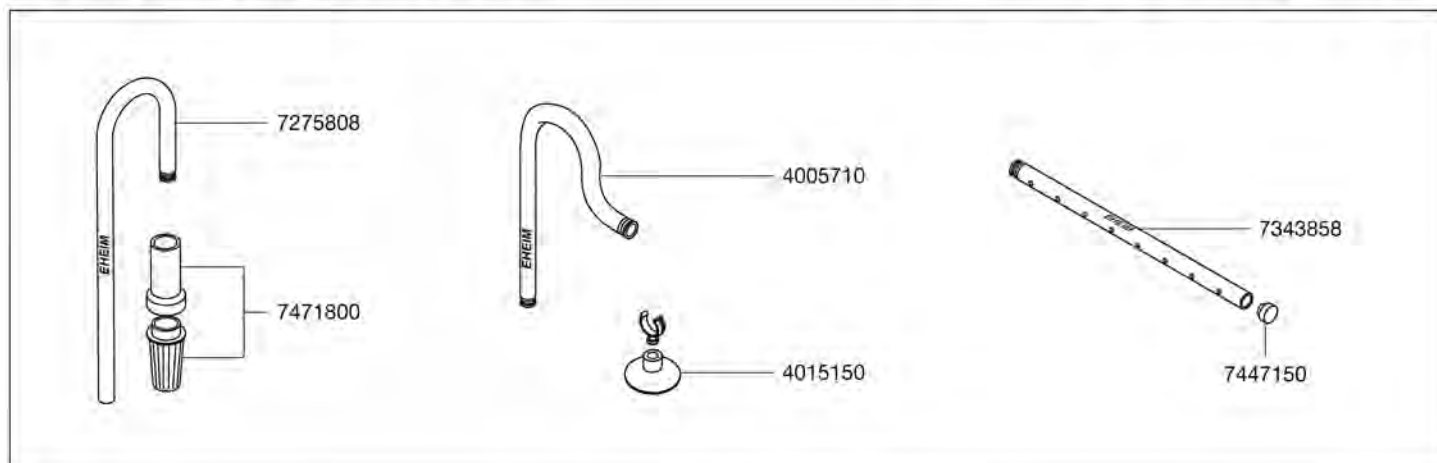

Order no.	Spare part	2076 / 2078 / 2178
2616760	Set 1 x filter pad and 4 x fine filter pads	
4005710	Outlet pipe	
4005943	Hose, pressure and suction side ø 16/22 mm (3 m)	
4015150	Suction cup with clip (2 pieces)	
7212108	Lattice screen	
7212258	Hose clamp complete	
7212538	Transformer	
7221058	Sealing ring for pump cover	
7271958	Rubber feet set (5 pieces)	
7275808	Intake pipe	
7343858	Outlet jet pipe	
7428580	Valve with holder	
7428590	Shaft with bushings and distance sleeve (electronic)	
7428608	EZ clips complete	
7428630	Separation screen with sealing ring for 2076	
7428640	Separation screen with sealing ring for 2078	